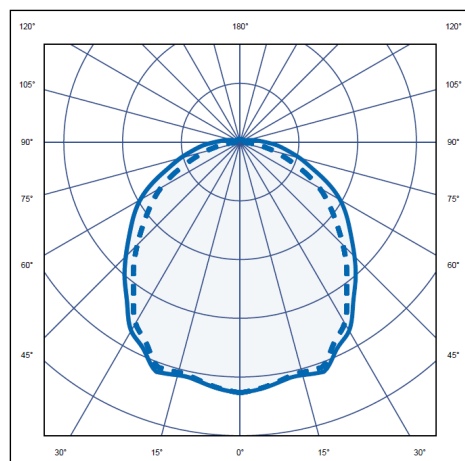

i.e. **WAL/5/5935/4/DIM/EMR =**

Walton LED surface luminaire, 5935lm, 4K, DALI Dimmable
c/w 3hr emergency.

Part No.	W	Lm	Lm/W	L
WAL/2/1415/4	10	1415	148	580
WAL/2/2350/4	17	2350	137	580
WAL/2/3262/4	25	3262	131	580
WAL/4/2828/4	19	2828	148	1190
WAL/4/4759/4	34	4759	139	1190
WAL/4/6524/4	50	6524	131	1190
WAL/5/3526/4	24	3526	148	1470
WAL/5/5935/4	42	5935	139	1470
WAL/5/8241/4	62	8241	132	1470