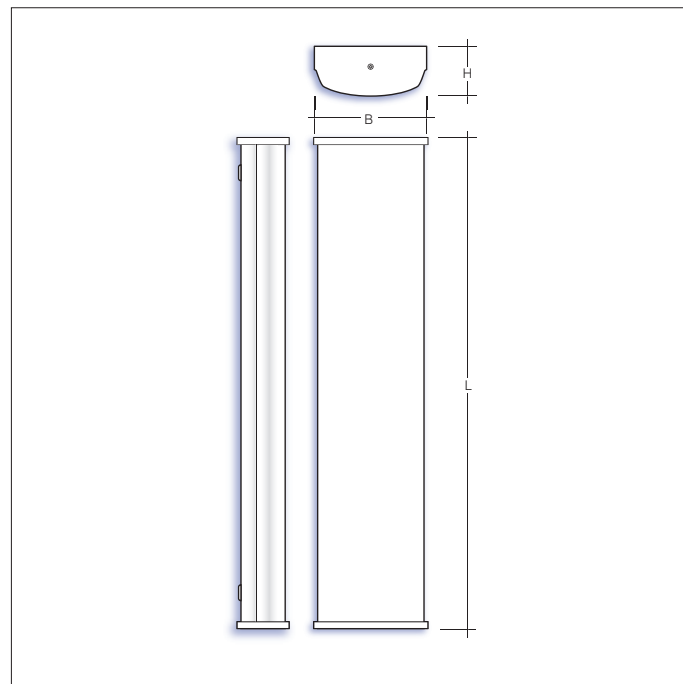

Indoor Lighting

Key features

- IP54 suitable for internal environments, IP65 also available
- Impact rating of IK12
- Efficacy of up to 148lm/W
- Nominal life-time of 100,000 h (L80/B10)

Options

- For 3 hour Maintained Emergency option suffix **/EMR**
- For DALI Dimmable suffix **/DIM**
- For 3hr Self-test emergency suffix **/ST**
- For DALI 3hr emergency suffix **/EMP**

i.e. **WAL/5/5935/4/DIM/EMR =**

Walton LED surface luminaire, 5935lm, 4K, DALI Dimmable
c/w 3hr emergency.

Part No.	W	Lm	Lm/W	L
WAL/2/1415/4	10	1415	148	580
WAL/2/2350/4	17	2350	137	580
WAL/2/3262/4	25	3262	131	580
WAL/4/2828/4	19	2828	148	1190
WAL/4/4759/4	34	4759	139	1190
WAL/4/6524/4	50	6524	131	1190
WAL/5/3526/4	24	3526	148	1470
WAL/5/5935/4	42	5935	139	1470
WAL/5/8241/4	62	8241	132	1470