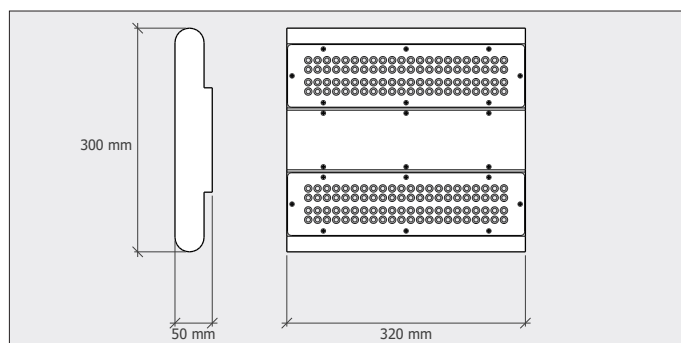

Accessories

- /DIM Wire suspension kit 2m SKY/WIRE/2M
- /CAS Wire suspension kit 5m SKY/WIRE/5M
- /EME Surface mount kit SKY/SURF
- /ST Trunking mount kit SKY/TRUNK
- /EMP
- /BSEN
- /SEN