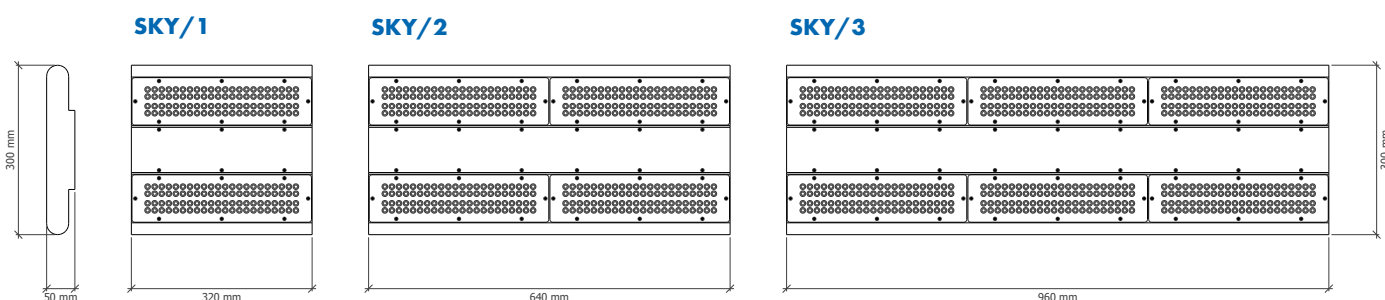

Indoor Lighting

Key Features

- Efficacy of up to 160 lm/W
- Nominal life-time of >80,000 hrs (L90/B10)
- Impact rating of IK08
- Colour stability with 3 step MacAdam
- Body and gear tray - aluminium extrusion
- Optics - polycarbonate
- Colours: Anodised Silver as standard, RAL 9003 White, RAL 9005 Black
- IP40 as Standard, IP65 available on request
- Lengths available: 320mm, 640mm and 960mm
- Emergency lumen output of 750 Lumens

60° Optic

Part No.	Lm	W	Lm/W	Weight	L (mm)
SKY/1/60D/5000/4	5198	34	154	3.6 kg	320
SKY/1/60D/7000/4	7097	47	151	3.6 kg	320
SKY/1/60D/10000/4	9673	67	145	3.6 kg	320
SKY/1/60D/13000/4	13560	100	135	3.6 kg	320
SKY/2/60D/16000/4	16253	106	153	6.2 kg	640
SKY/2/60D/20000/4	19576	132	148	6.2 kg	640
SKY/2/60D/23000/4	23329	163	143	6.2 kg	640
SKY/2/60D/26000/4	26532	201	132	6.4 kg	640
SKY/3/60D/29000/4	28596	204	128	8.1 kg	960
SKY/3/60D/32000/4	31216	251	125	8.1 kg	960
SKY/3/60D/34000/4	33355	271	123	8.1 kg	960
SKY/3/60D/36000/4	35241	290	122	8.1 kg	960

90° Optic

Part No.	Lm	W	Lm/W	Weight	L (mm)
SKY/1/90D/5000/4	5334	34	158	3.6 kg	320
SKY/1/90D/7000/4	7176	47	152	3.6 kg	320
SKY/1/90D/10000/4	9761	67	146	3.6 kg	320
SKY/1/90D/13000/4	13665	100	136	3.6 kg	320
SKY/2/90D/16000/4	16510	106	156	6.2 kg	640
SKY/2/90D/20000/4	20101	132	152	6.2 kg	640
SKY/2/90D/23000/4	23847	163	146	6.2 kg	640
SKY/2/90D/26000/4	27366	201	136	6.4 kg	640
SKY/3/90D/29000/4	29803	226	132	8.1 kg	960
SKY/3/90D/32000/4	32460	250	130	8.1 kg	960
SKY/3/90D/34000/4	34880	270	129	8.1 kg	960
SKY/3/90D/36000/4	36932	290	127	8.1 kg	960