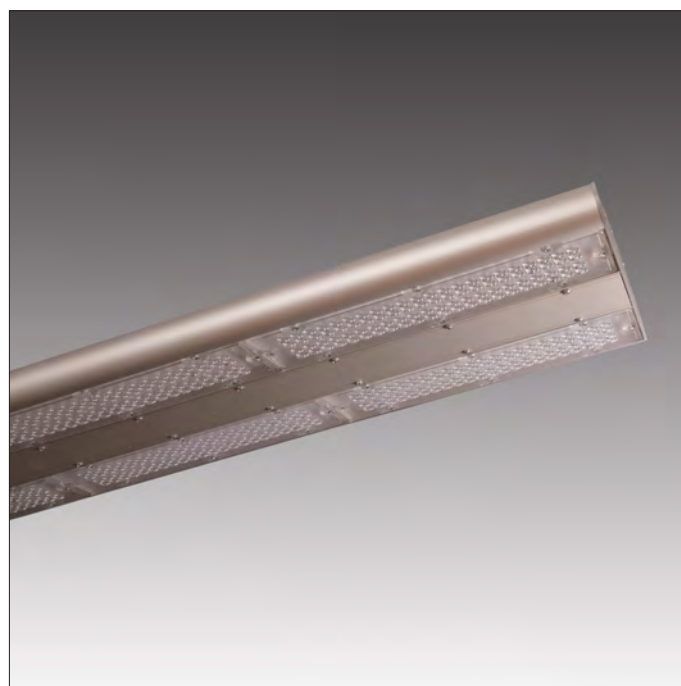

Accessories

- /DIM Wire suspension kit 2m SKY/WIRE/2M
- /CAS Wire suspension kit 5m SKY/WIRE/5M
- /EME Surface mount kit SKY/SURF
- /ST Trunking mount kit SKY/TRUNK
- /EMP
- /BSEN
- /SEN