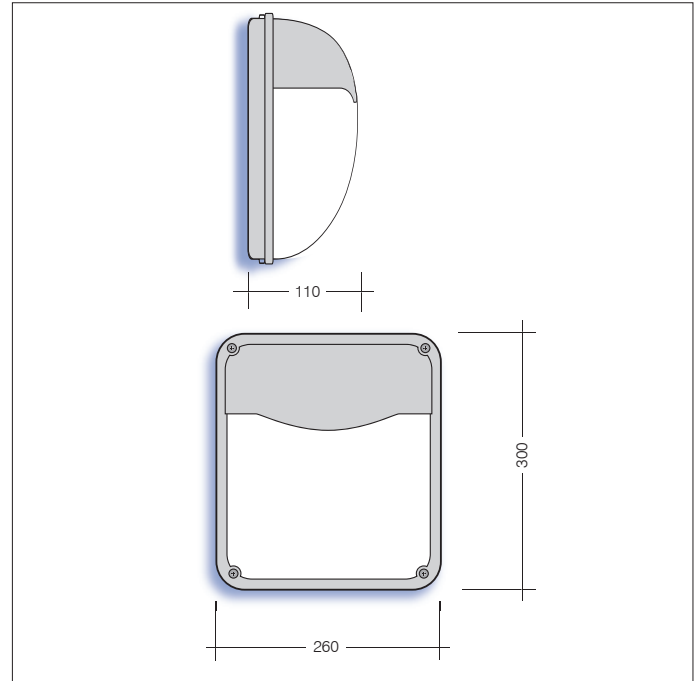

Outdoor Lighting

Key features

- IP65 suitable for external environments
- Impact rating of IK06
- Efficacy of up to 128lm/W
- Nominal life-time of 81,000 h (L80/B10)
- Colour stability with 3 step MacAdam
- Emergency BLF = 276lm
- Die cast base

i.e. **WLE/2210/4/ST** =
WLE wallpack, 2210lm, 21W, 4000K, self-test emergency

Part No.	Lm	W	Lm/W	CCT
WLE/1100/4	1286	10	105	4000K
WLE/1560/4	1561	14	112	4000K
WLE/2210/4	2210	21	107	4000K

For more information, please contact Sales@ldl.lighting