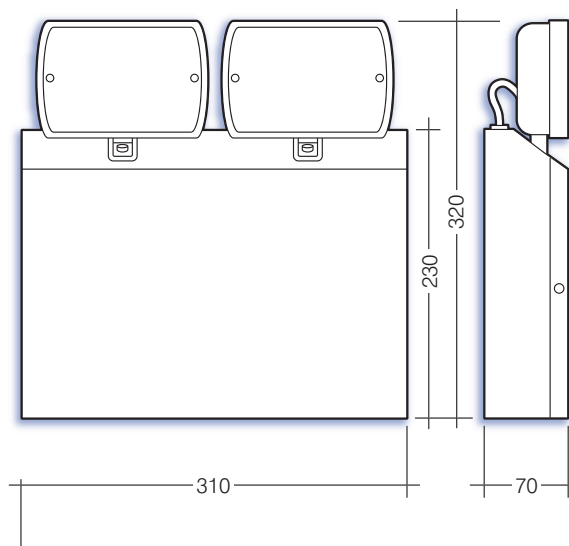

Emergency

Key Features

- Independantly adjustable 10W heads
- 3 Hour emergency output
- Multiple mounting orientations
- IP20 suitable for internal environments
- Low power consumption 16.5W
- High LED output heads 1093 lm (total)