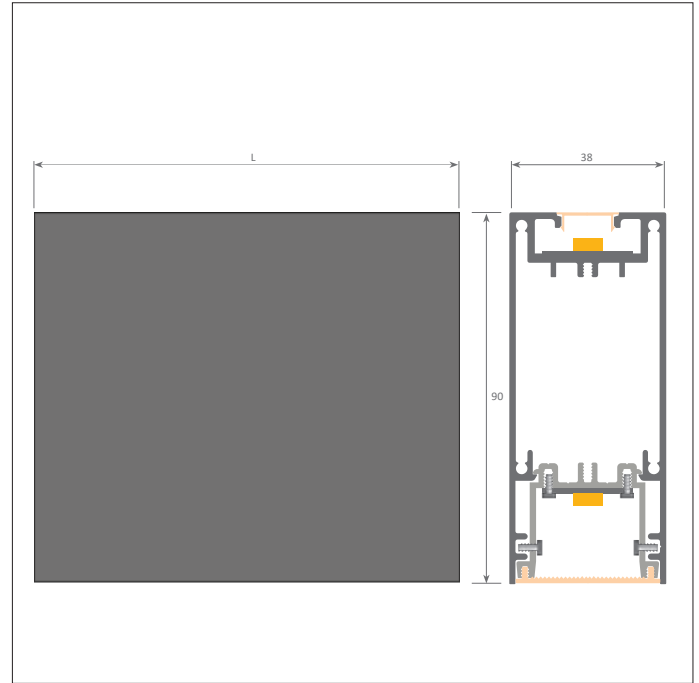

Indoor Lighting

Key Features

- IP20
- Impact rating of IK06
- Efficacy of up to 99lm/W
- Nominal life-time of >72,000 h (L80/B10)
- Colour stability with 3 step MacAdam
- High colour rendering index CRI > 80
- Emergency BLF = 262 lm

i.e. **AN/S/11/2768/4/GRY/EMR =**
Anna LED, surface, 1130mm, 2768lm, 29W, 4000K, grey finish
c/w 3hr emergency.

4000K as standard, 3000K supplied on request.
CRI > 80 as standard, CRI > 90 supplied on request.

Part No.	Lm	W	Lm/W	L (mm)
AN/11/919/4	919	9	98	1130
AN/11/1742/4	1742	19	91	1130
AN/11/2768/4	2768	29	95	1130
AN/14/1138/4	1138	11	98	1410
AN/14/2244/4	2244	23	94	1410
AN/14/3427/4	3427	36	94	1410
AN/16/1379/4	1379	14	99	1690
AN/16/2719/4	2719	28	95	1690
AN/16/4151/4	4151	43	95	1690