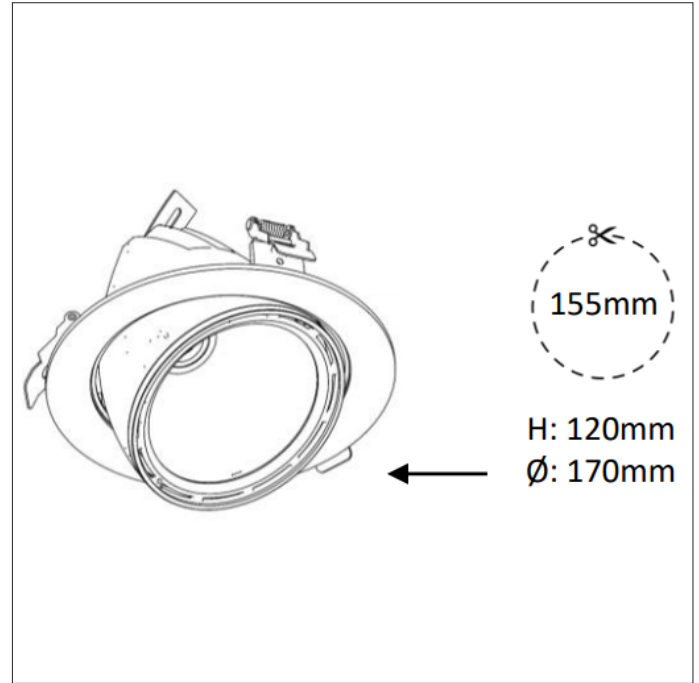

Felix

Scoop Spotlight

Innovation.
Collaboration.
Illumination.

Indoor Lighting

Key Features

- IP20 suitable for internal environments
- Impact rating of IK04
- Efficacy of up to 180lm/W
- Nominal life-time of > 100,000 h (L90/B10)
- Colour stability with 3 step MacAdam
- High colour rendering CRI > 80
- Emergency BLF = 314 lm

Options

- For DALI dimmable suffix: /DIM
- For switch dimmable suffix: /SDIM
- For Casambi enabled suffix: /CAS
- For 3 hr emergency suffix: /EMR
- For 45degree suffix: /45
- For 24degree suffix: /24

i.e.: Felix spotlight, 16W, 2871lm, 4000K, DALI dimmable = **FEL/2871/4/DIM**

CRI 80 as standard, CRI 90 available on request.
White finish as standard, other finishes available on request.

Part No.	Lm	W	Lm/W	Weight	CCT
FEL/1984/3	1984	11	175	0.76kg	3000K
FEL/2042/4	2042	11	180	0.76kg	4000K
FEL/2789/3	2789	16	169	0.76kg	3000K
FEL/2871/4	2871	16	174	0.76kg	4000K
FEL/3827/3	3827	23	162	0.76kg	3000K
FEL/3939/4	3939	23	167	0.76kg	4000K