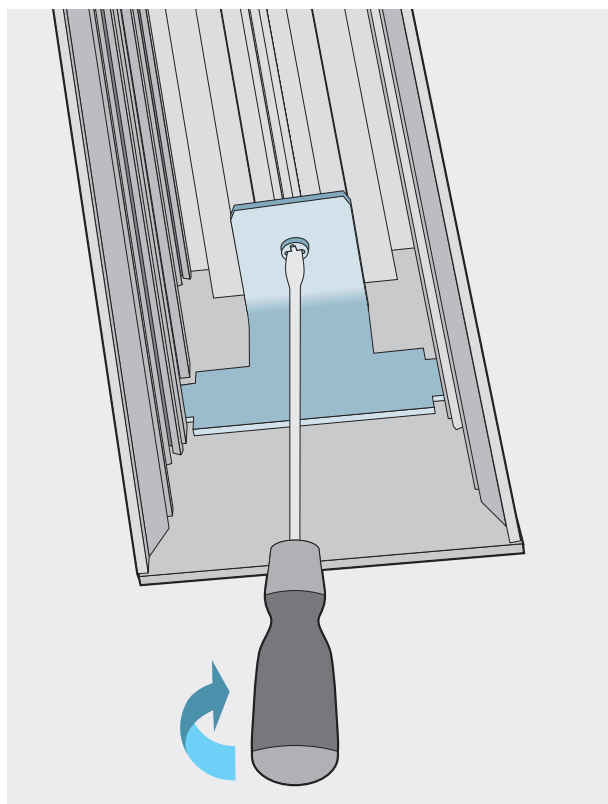

MILLIE
LINEAR LED LUMINAIRE

Installation instructions
SUSPENDED

MIL/*05/****	L = 570mm
MIL/*08/****	L = 850mm
MIL/*11/****	L = 1130mm
MIL/*14/****	L = 1410mm
MIL/*16/****	L = 1690mm
MIL/*19/****	L = 1970mm
MIL/*22/****	L = 2250mm

Innovation.
Collaboration.
Illumination.

Suspended

Suspended

Fitting End Caps

Removing LED

Connecting multiple units

Connecting with coupler