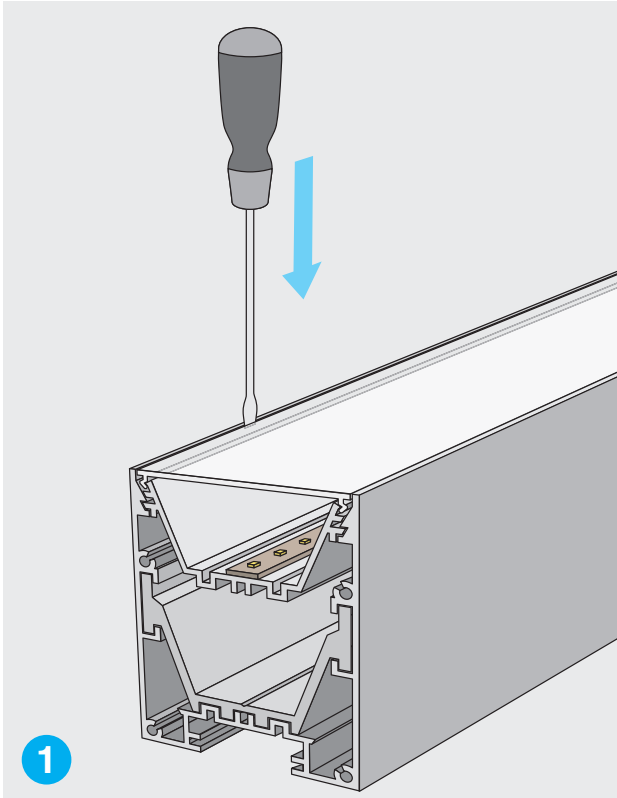

MILLIE
LINEAR LED LUMINAIRE

Installation instructions
SUSPENDED

MIL/*05/****	L = 570mm
MIL/*08/****	L = 850mm
MIL/*11/****	L = 1130mm
MIL/*14/****	L = 1410mm
MIL/*16/****	L = 1690mm
MIL/*19/****	L = 1970mm
MIL/*22/****	L = 2250mm

Innovation.
Collaboration.
Illumination.

Suspended

Suspended

Fitting End Caps

Removing LED

Connecting multiple units

Connecting with coupler