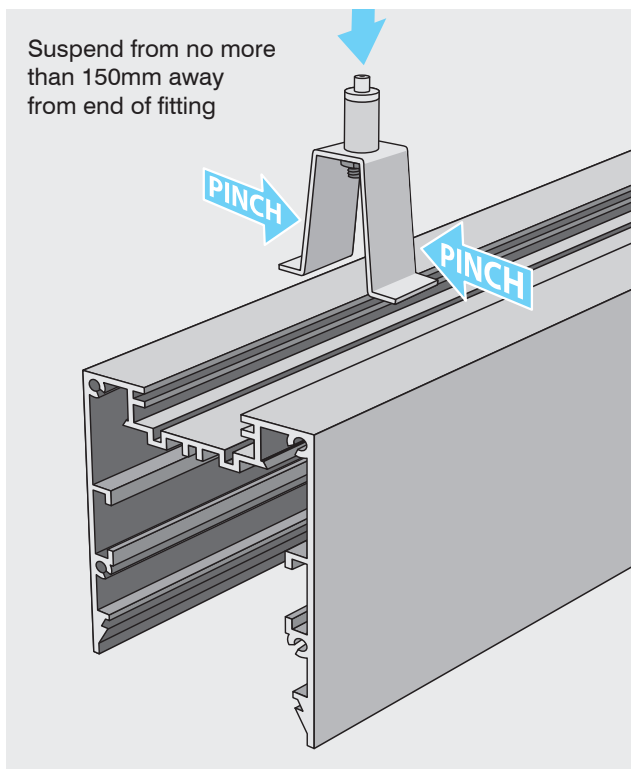

MILLIE
LINEAR LED LUMINAIRE

Installation instructions
SUSPENDED

MIL/*05/****	L = 570mm
MIL/*08/****	L = 850mm
MIL/*11/****	L = 1130mm
MIL/*14/****	L = 1410mm
MIL/*16/****	L = 1690mm
MIL/*19/****	L = 1970mm
MIL/*22/****	L = 2250mm

Innovation.
Collaboration.
Illumination.

Suspended

Suspended

Fitting End Caps

Removing LED

Connecting multiple units

Connecting with coupler