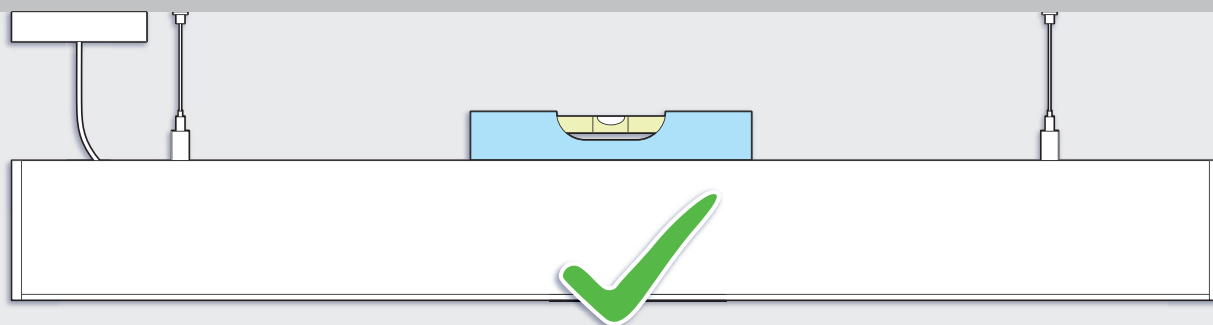

MILLIE
LINEAR LED LUMINAIRE

Installation instructions
SUSPENDED

MIL/*05/****	L = 570mm
MIL/*08/****	L = 850mm
MIL/*11/****	L = 1130mm
MIL/*14/****	L = 1410mm
MIL/*16/****	L = 1690mm
MIL/*19/****	L = 1970mm
MIL/*22/****	L = 2250mm

Innovation.
Collaboration.
Illumination.

Suspended

Suspended

Fitting End Caps

Removing LED

Connecting multiple units

Connecting with coupler