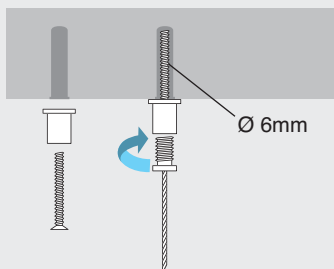

MILLIE
LINEAR LED LUMINAIRE

Installation instructions
SUSPENDED

MIL/*05/****	L = 570mm
MIL/*08/****	L = 850mm
MIL/*11/****	L = 1130mm
MIL/*14/****	L = 1410mm
MIL/*16/****	L = 1690mm
MIL/*19/****	L = 1970mm
MIL/*22/****	L = 2250mm

Innovation.
Collaboration.
Illumination.

Suspended

Suspended

Fitting End Caps

Removing LED

Connecting multiple units

Connecting with coupler