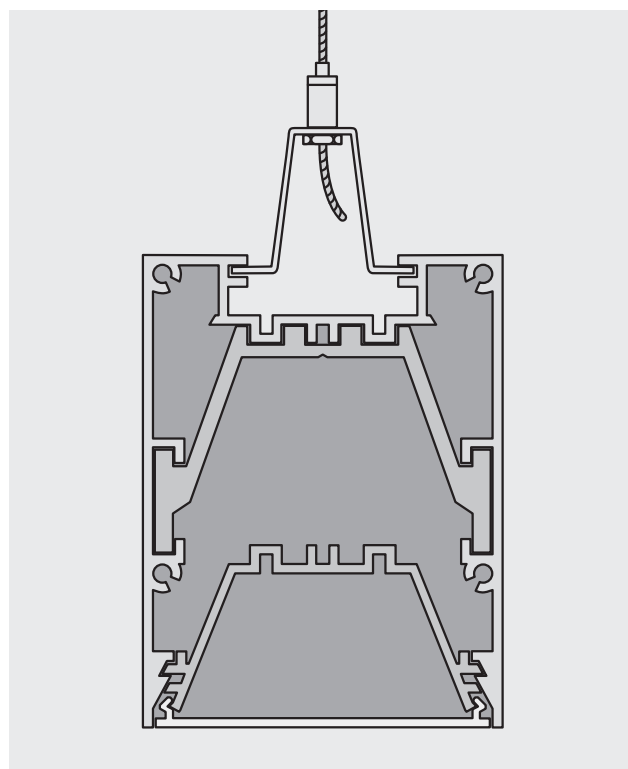

MILLIE
LINEAR LED LUMINAIRE

Installation instructions
SUSPENDED

MIL/*05/****	L = 570mm
MIL/*08/****	L = 850mm
MIL/*11/****	L = 1130mm
MIL/*14/****	L = 1410mm
MIL/*16/****	L = 1690mm
MIL/*19/****	L = 1970mm
MIL/*22/****	L = 2250mm

Innovation.
Collaboration.
Illumination.

Suspended

Suspended

Fitting End Caps

Removing LED

Connecting multiple units

Connecting with coupler