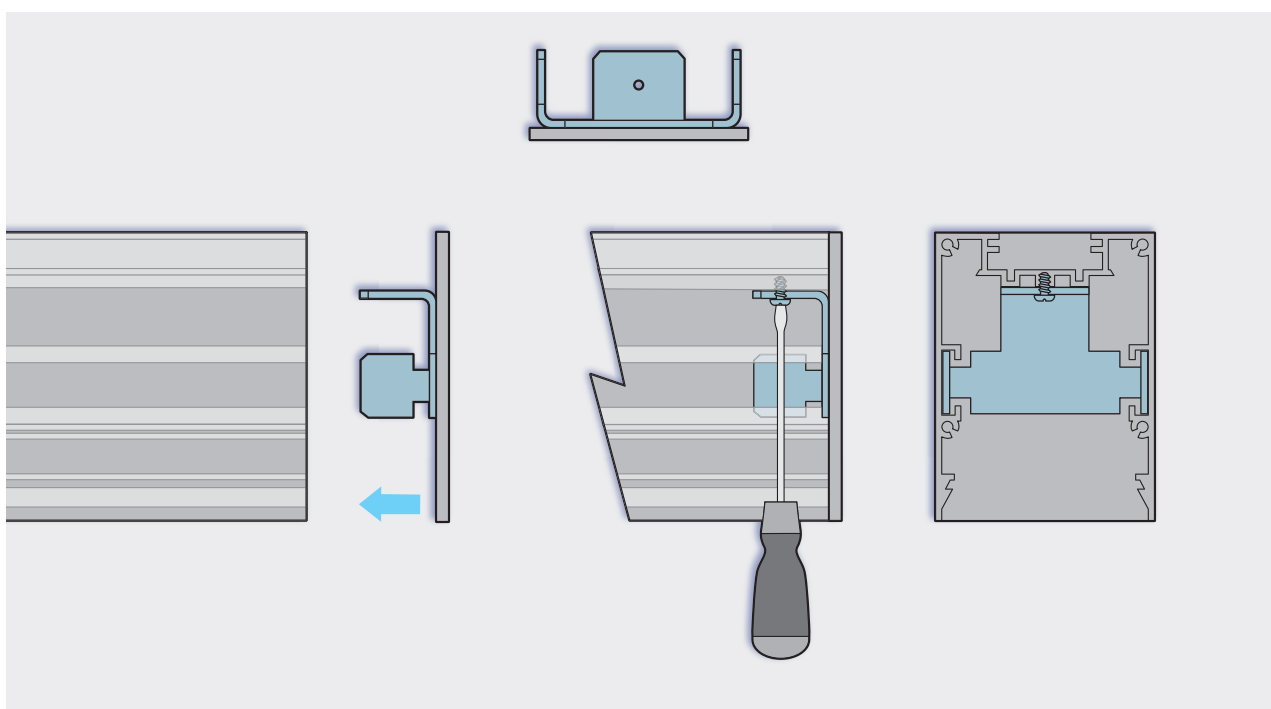

MILLIE
LINEAR LED LUMINAIRE

Installation instructions
SUSPENDED

MIL/*05/****	L = 570mm
MIL/*08/****	L = 850mm
MIL/*11/****	L = 1130mm
MIL/*14/****	L = 1410mm
MIL/*16/****	L = 1690mm
MIL/*19/****	L = 1970mm
MIL/*22/****	L = 2250mm

Innovation.
Collaboration.
Illumination.

Suspended

Suspended

Fitting End Caps

Removing LED

Connecting multiple units

Connecting with coupler