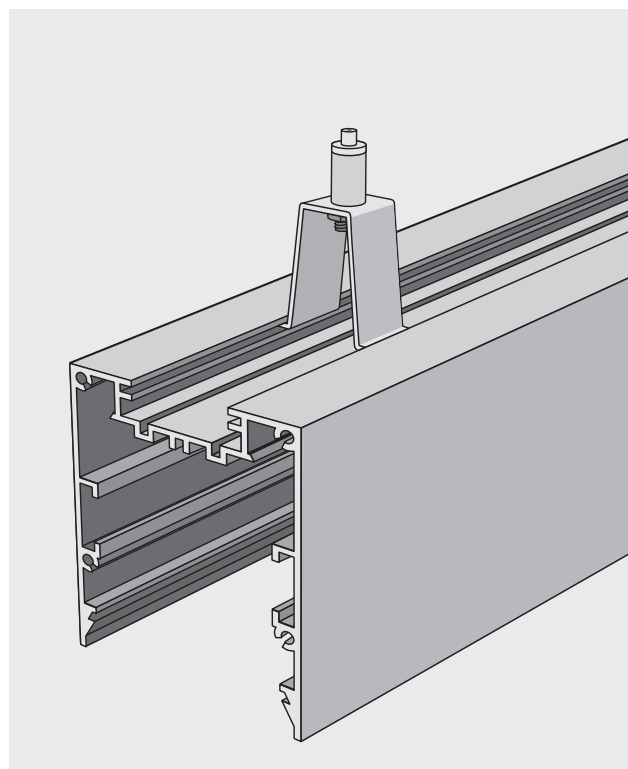

MILLIE
LINEAR LED LUMINAIRE

Installation instructions
SUSPENDED

MIL/*05/****	L = 570mm
MIL/*08/****	L = 850mm
MIL/*11/****	L = 1130mm
MIL/*14/****	L = 1410mm
MIL/*16/****	L = 1690mm
MIL/*19/****	L = 1970mm
MIL/*22/****	L = 2250mm

Innovation.
Collaboration.
Illumination.

Suspended

Suspended

Fitting End Caps

Removing LED

Connecting multiple units

Connecting with coupler