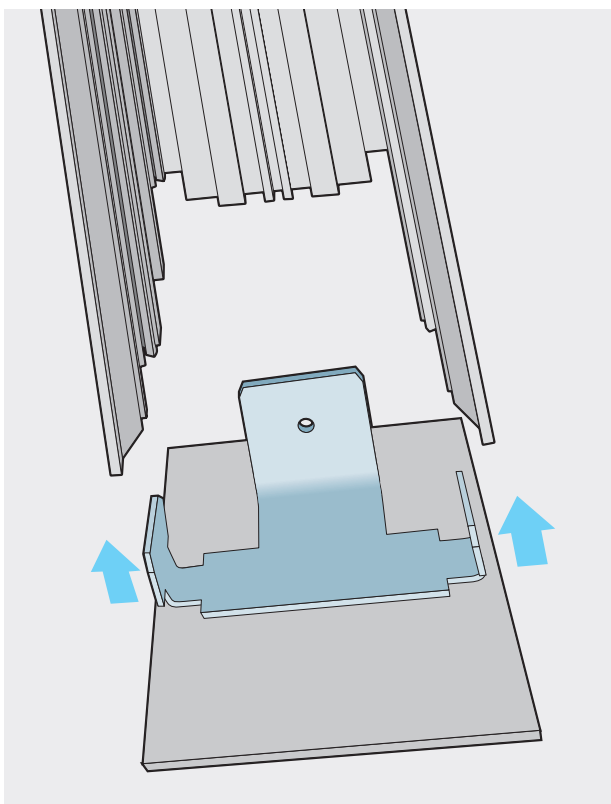

MILLIE
LINEAR LED LUMINAIRE

Installation instructions
SUSPENDED

MIL/*05/****	L = 570mm
MIL/*08/****	L = 850mm
MIL/*11/****	L = 1130mm
MIL/*14/****	L = 1410mm
MIL/*16/****	L = 1690mm
MIL/*19/****	L = 1970mm
MIL/*22/****	L = 2250mm

Innovation.
Collaboration.
Illumination.

Suspended

Suspended

Fitting End Caps

Removing LED

Connecting multiple units

Connecting with coupler