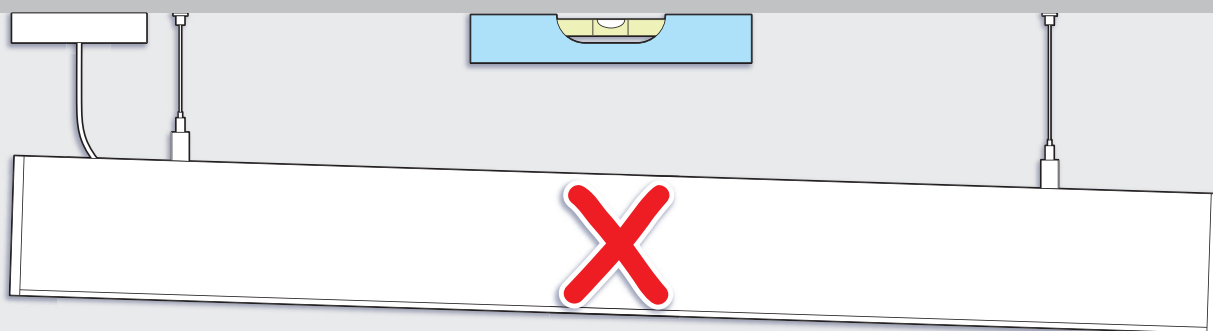

MILLIE
LINEAR LED LUMINAIRE

Installation instructions
SUSPENDED

MIL/*05/****	L = 570mm
MIL/*08/****	L = 850mm
MIL/*11/****	L = 1130mm
MIL/*14/****	L = 1410mm
MIL/*16/****	L = 1690mm
MIL/*19/****	L = 1970mm
MIL/*22/****	L = 2250mm

Innovation.
Collaboration.
Illumination.

Suspended

Suspended

Fitting End Caps

Removing LED

Connecting multiple units

Connecting with coupler