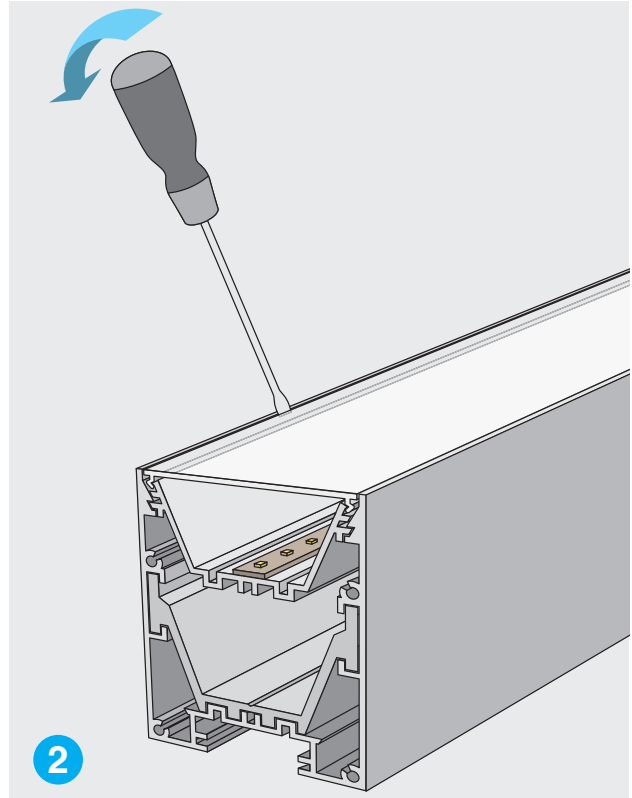

MILLIE
LINEAR LED LUMINAIRE

Installation instructions
SUSPENDED

MIL/*05/****	L = 570mm
MIL/*08/****	L = 850mm
MIL/*11/****	L = 1130mm
MIL/*14/****	L = 1410mm
MIL/*16/****	L = 1690mm
MIL/*19/****	L = 1970mm
MIL/*22/****	L = 2250mm

Innovation.
Collaboration.
Illumination.

Suspended

Suspended

Fitting End Caps

Removing LED

Connecting multiple units

Connecting with coupler