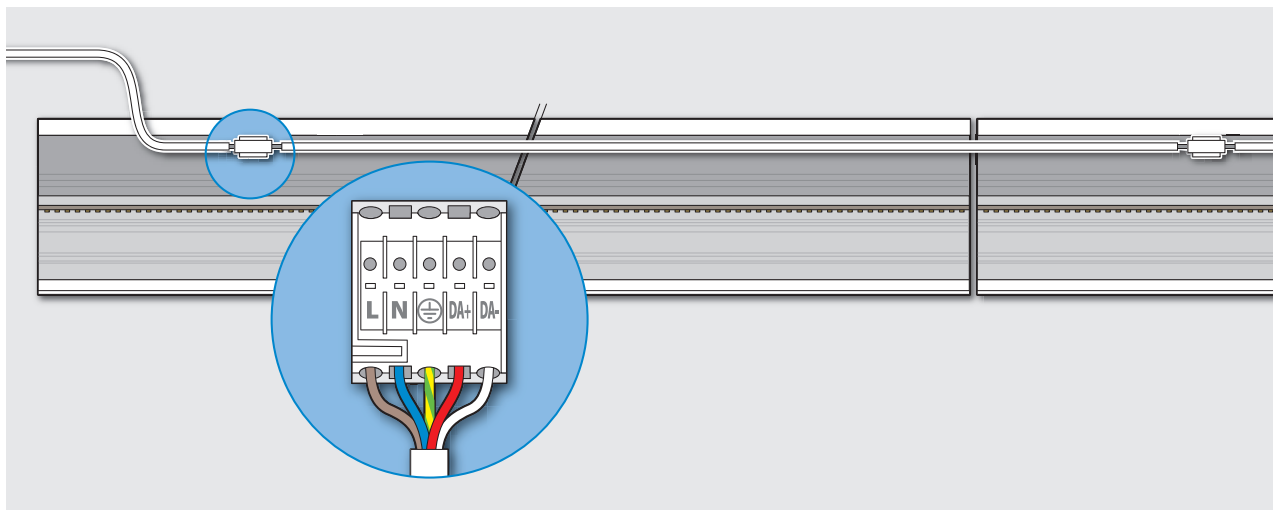

MILLIE
LINEAR LED LUMINAIRE

Installation instructions
SUSPENDED

MIL/*05/****	L = 570mm
MIL/*08/****	L = 850mm
MIL/*11/****	L = 1130mm
MIL/*14/****	L = 1410mm
MIL/*16/****	L = 1690mm
MIL/*19/****	L = 1970mm
MIL/*22/****	L = 2250mm

Innovation.
Collaboration.
Illumination.

Suspended

Suspended

Fitting End Caps

Removing LED

Connecting multiple units

Connecting with coupler