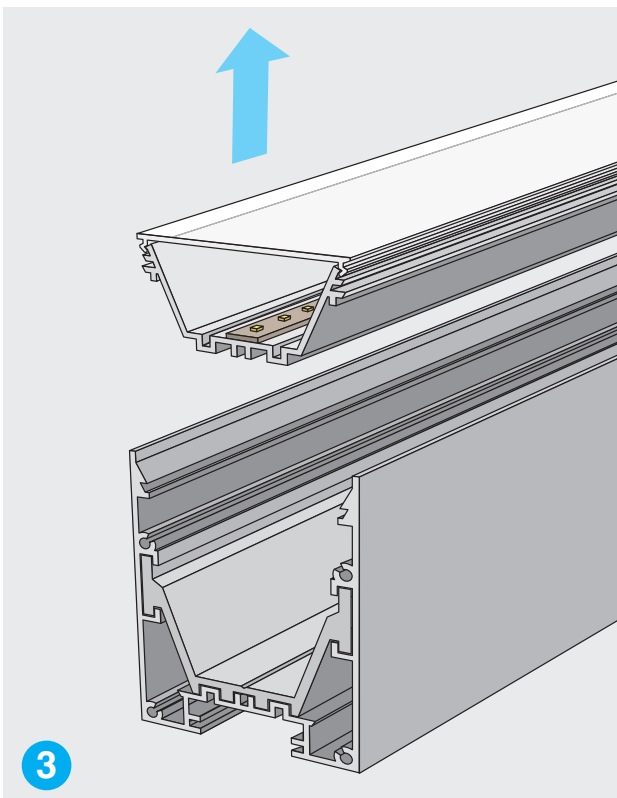

MILLIE
LINEAR LED LUMINAIRE

Installation instructions
SUSPENDED

MIL/*05/****	L = 570mm
MIL/*08/****	L = 850mm
MIL/*11/****	L = 1130mm
MIL/*14/****	L = 1410mm
MIL/*16/****	L = 1690mm
MIL/*19/****	L = 1970mm
MIL/*22/****	L = 2250mm

Innovation.
Collaboration.
Illumination.

Suspended

Suspended

Fitting End Caps

Removing LED

Connecting multiple units

Connecting with coupler