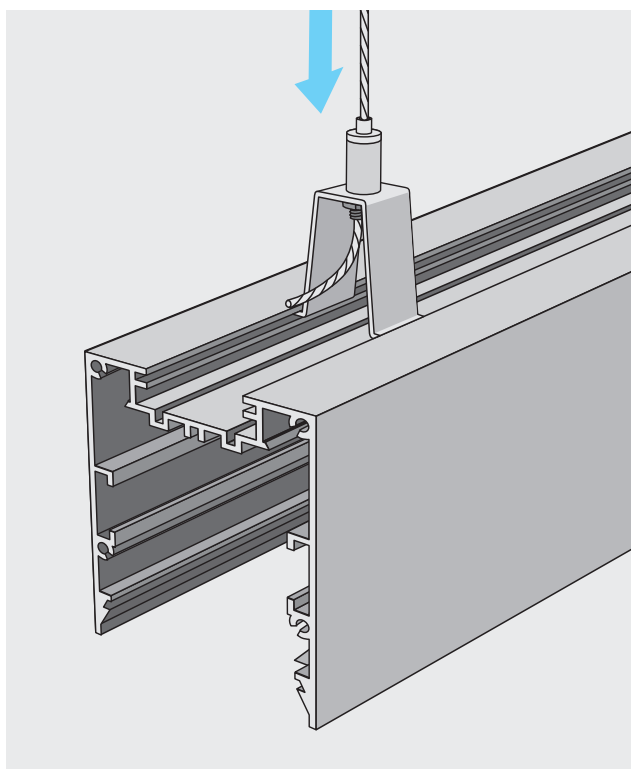

MILLIE
LINEAR LED LUMINAIRE

Installation instructions
SUSPENDED

MIL/*05/****	L = 570mm
MIL/*08/****	L = 850mm
MIL/*11/****	L = 1130mm
MIL/*14/****	L = 1410mm
MIL/*16/****	L = 1690mm
MIL/*19/****	L = 1970mm
MIL/*22/****	L = 2250mm

Innovation.
Collaboration.
Illumination.

Suspended

Suspended

Fitting End Caps

Removing LED

Connecting multiple units

Connecting with coupler