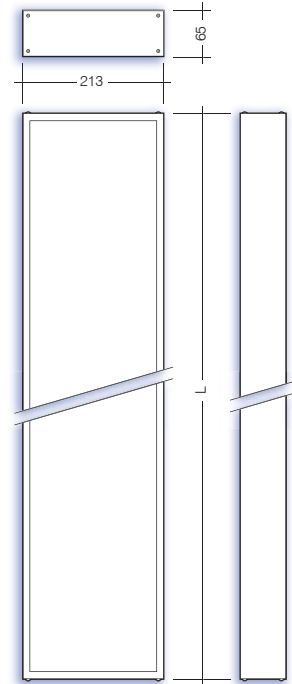

Indoor Lighting

Key Features

- IP40 suitable for indoor environments
- Impact rating of IK08
- Efficacy of up to 141lm/W
- Nominal life-time of > 100,000 h (L80/B10)
- Colour stability with 3 step MacAdam
- High colour rendering index CRI > 80
- Emergency BLF = 445 lm

i.e. **IM/14/5496/4/S/B/DIM/** =
Imogen 1450mm, Recessed Black Luminaire, 5496lm,
42w, 4k, DALI Dimmable c/w DALI EM-PRO 3hr
emergency

Accessories

- 2m Wire Suspension /IM/WSK

Part No.

W

L

Lm/W

L

Part No.	W	L	Lm/W	L
IM/11/1997/4	14	1997	141	1170
IM/11/2645/4	19	2645	139	1170
IM/11/3255/4	24	3255	135	1170
IM/14/3225/4	23	3225	135	1450
IM/14/4347/4	33	4347	131	1450
IM/14/5496/4	42	5496	129	1450

For more information, please contact Sales@ldl.lighting