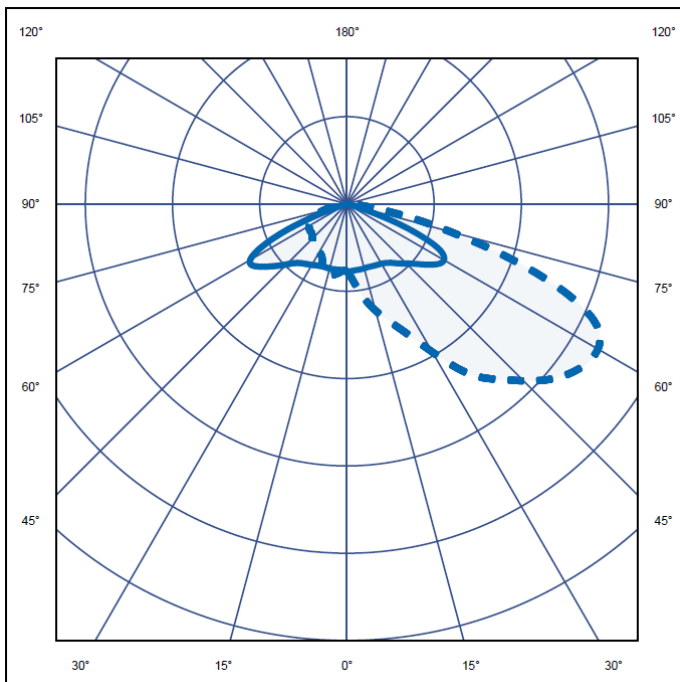

Outdoor Lighting

Key Features

- IP66 suitable for external environments
- Impact rating of IK09
- Efficacy of up to 156lm/W
- Nominal life-time of 54,000 h (L70/B10)
- Various optics available
- Max weight = 13.2kg

L8 - Wide

Part No.	W	Lm	Lm/W	CCT	Weight
VEG/L2/19300/4	143	19,309	135	4000k	11.2kg
VEG/L2/22700/4	173	22,695	131	4000k	11.2kg
VEG/L2/25700/4	210	25,709	123	4000k	11.4kg
VEG/L2/28700/4	242	28,700	119	4000k	11.4kg
VEG/L2/31800/4	278	31,835	114	4000k	11.4kg
VEG/L2/35700/4	328	35,684	109	4000k	11.4kg
VEG/L8/22600/4	140	22,643	161	4000k	11.2kg
VEG/L8/27100/4	172	27,137	156	4000k	11.2kg
VEG/L8/30600/4	210	30,590	146	4000k	11.4kg
VEG/L8/34200/4	242	34,243	141	4000k	11.4kg
VEG/L8/37900/4	279	37,896	136	4000k	11.4kg
VEG/L8/42100/4	327	42,099	129	4000k	11.4kg