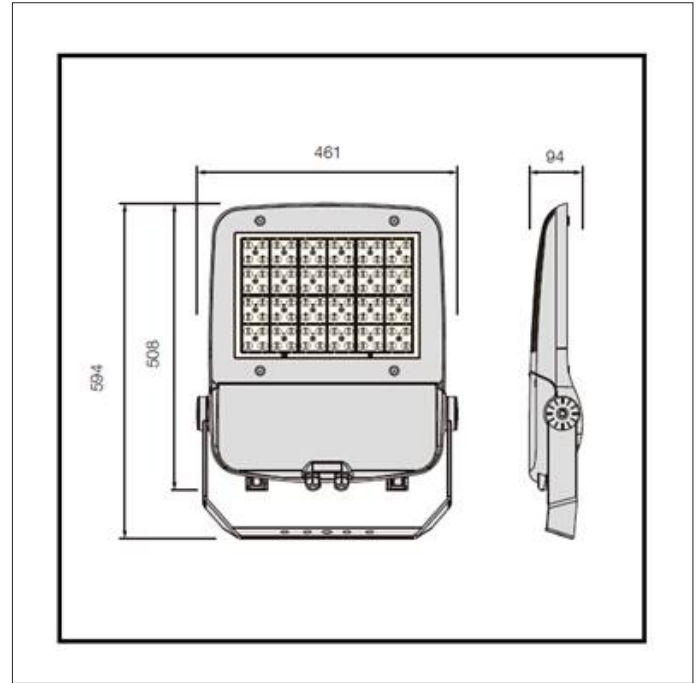

Outdoor Lighting

Key Features

- IP66 suitable for external environments
- Impact rating of IK09
- Efficacy of up to 156lm/W
- Nominal life-time of 54,000 h (L70/B10)
- Various optics available
- Max weight = 13.2kg

L8 - Wide

Part No.	W	Lm	Lm/W	CCT	Weight
VEG/L2/19300/4	143	19,309	135	4000k	11.2kg
VEG/L2/22700/4	173	22,695	131	4000k	11.2kg
VEG/L2/25700/4	210	25,709	123	4000k	11.4kg
VEG/L2/28700/4	242	28,700	119	4000k	11.4kg
VEG/L2/31800/4	278	31,835	114	4000k	11.4kg
VEG/L2/35700/4	328	35,684	109	4000k	11.4kg
VEG/L8/22600/4	140	22,643	161	4000k	11.2kg
VEG/L8/27100/4	172	27,137	156	4000k	11.2kg
VEG/L8/30600/4	210	30,590	146	4000k	11.4kg
VEG/L8/34200/4	242	34,243	141	4000k	11.4kg
VEG/L8/37900/4	279	37,896	136	4000k	11.4kg
VEG/L8/42100/4	327	42,099	129	4000k	11.4kg