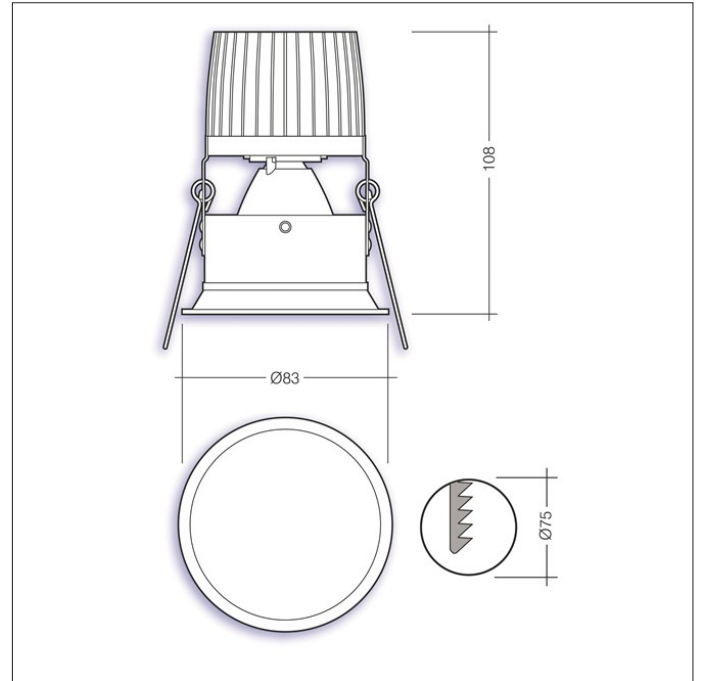

Indoor Lighting

Key features

- IP20
- Impact rating of IK04
- Efficacy of up to 115lm/W
- Nominal life-time of >50,000 h (L70/B10)
- Colour stability with 3 step MacAdam
- High colour rendering index CRI > 80
- Emergency BLF = 304 lm

i.e. RUB/1170/30/4/WHI/CAS =
Ruby downlight, 1169 lumens, 10W, 30°, 4000K, white bezel & Casambi enabled.

CRI > 80 supplied as standard, CRI > 90 available on request.

Part No.	Lm	W	Lm/W	Beam	CCT
RUB/1050/30/2	1052	10	104	30°	2700K
RUB/1080/30/3	1080	10	107	30°	3000K
RUB/1170/30/4	1169	10	115	30°	4000K
RUB/1020/40/2	1017	10	100	40°	2700K
RUB/1040/40/3	1042	10	103	40°	3000K
RUB/1120/40/4	1125	10	111	40°	4000K