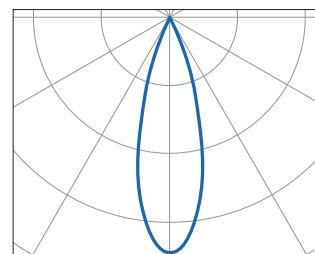

30° reflector