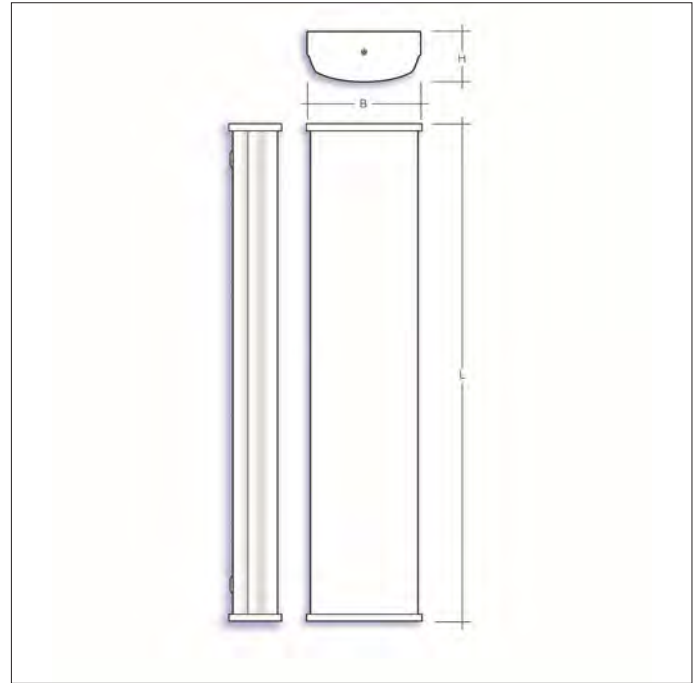

Indoor Lighting

Key features

- IP40 suitable for indoor environments
- Impact rating of IK08
- Efficacy of up to 143lm/W
- Nominal life-time of > 72,000 h (L80/B10)
- Colour stability with 3 step MacAdam
- High colour rendering index CRI > 80
- Emergency BLF = 445 lm

Options

- For DALI dimmable suffix: /DIM
- For Casambi enabled suffix: /CAS
- For 3hr emergency suffix: /EMR
- For self-test emergency suffix: /ST
- For DALI addressable emergency suffix: /EMP

i.e. **ALEX/5/3470/4/DIM/EMR** =
ALEX LED surface luminaire, 3470lm, 24W, 4000K,
Dali Dimmable c/w 3hr emergency.

Part No.	W	Lm	Lm/W	L	H	B
ALEX/4/1340/4	11	1343	121	1200	70	170
ALEX/4/2640/4	20	2640	132	1200	70	170
ALEX/4/3890/4	30	3886	131	1200	70	170
ALEX/4/5020/4	39	5023	128	1200	70	170
ALEX/4/6150/4	50	6148	123	1200	70	170
ALEX/5/1870/4	13	1875	143	1480	70	170
ALEX/5/3470/4	24	3470	143	1480	70	170
ALEX/5/5090/4	36	5090	140	1480	70	170
ALEX/5/6560/4	48	6557	136	1480	70	170
ALEX/5/7990/4	62	7989	129	1480	70	170