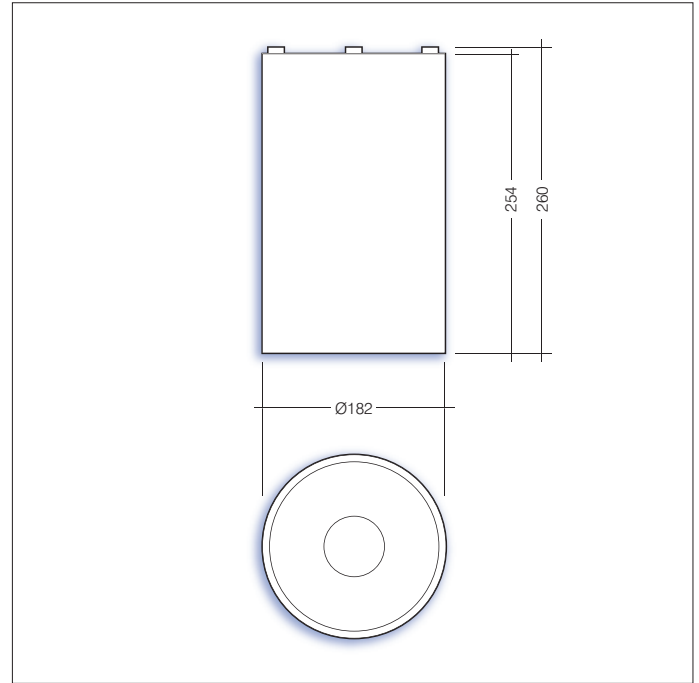

Indoor Lighting

Key features

- IP20 suitable for internal environments
- Impact rating of IK05
- Efficacy of up to 109lm/W
- Nominal life-time of 50,000 h (L90/B10)
- Colour stability with 3 step MacAdam
- Emergency BLF = 275
- Manufactured using Tridonic components
- Weight = 1.5 kg

i.e. **DOM/W/2200/4/DIM/EMR**

= Dominique suspended downlighter, wide 90° reflector, 2196 lumens, 4000K, DALI dimmable c/w 3hr self-contained emergency

Accessories

- For 2m suspension kit **DOM/WIRE**
- For 5m suspension kit **DOM/WIRE/5**

Part No.	Beam angle	W	Lm	lm/W	CCT
DOM/N/1090/4	60°	12	1092	95	4000k
DOM/N/1580/4	60°	17	1576	93	4000k
DOM/N/2020/4	60°	22	2024	92	4000k
DOM/W/1260/4	90°	12	1258	109	4000k
DOM/W/1740/4	90°	17	1741	103	4000k
DOM/W/2200/4	90°	22	2196	99	4000k

For more information, please contact Sales@ldl.lighting

Narrow 60°

Wide 90°