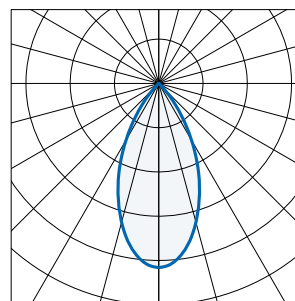

Indoor Lighting

Key features

- IP20 suitable for internal environments
- Impact rating of IK05
- Efficacy of up to 109lm/W
- Nominal life-time of 50,000 h (L90/B10)
- Colour stability with 3 step MacAdam
- Emergency BLF = 275
- Manufactured using Tridonic components
- Weight = 1.5 kg

Options

- For 3000k suffix /3
- For DALI dimmable suffix /DIM
- For switch dimmable suffix /MDIM
- For Casambi enabled suffix /CAS
- For 3hr self-contained emergency suffix /EMR
- For 3hr self-test emergency suffix /ST
- For 3hr self-contained DALI emergency suffix /EMP

i.e. **DOM/W/2200/4/DIM/EMR**

= Dominique suspended downlighter, wide 90° reflector, 2196 lumens, 4000K, DALI dimmable c/w 3hr self-contained emergency

Accessories

- For 2m suspension kit **DOM/WIRE**
- For 5m suspension kit **DOM/WIRE/5**

Part No.	Beam angle	W	Lm	lm/W	CCT
DOM/N/1090/4	60°	12	1092	95	4000k
DOM/N/1580/4	60°	17	1576	93	4000k
DOM/N/2020/4	60°	22	2024	92	4000k
DOM/W/1260/4	90°	12	1258	109	4000k
DOM/W/1740/4	90°	17	1741	103	4000k
DOM/W/2200/4	90°	22	2196	99	4000k

For more information, please contact Sales@ldl.lighting

Narrow 60°

Wide 90°