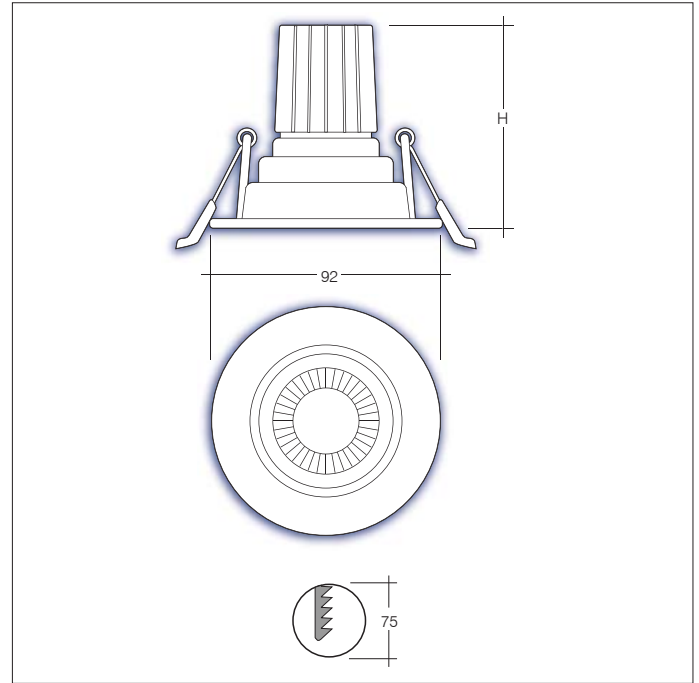

Lily 4

Downlighter

Innovation.
Collaboration.
Illumination.

Indoor Lighting

Key features

- IP20 suitable for internal environments
- Impact rating of IK04
- Efficacy of up to 91 m/W
- Nominal life-time of > 50,000 h (L70/B50)
- Colour stability with 3 step MacAdam
- Very high colour rendering index CRI > 90
- Emergency BLF = 254 lm

Options

- For White bezel option suffix **/W**
- For Black bezel option suffix **/B**
- For 24° suffix **/24D**
- For 36° suffix **/36D**
- For Dali dimmable option (DC only) suffix **/DIM**

* GU10 available as 36° only

i.e. **LIL/4/DC13/2/B/36D/DIM =**

Lily Adjustable Downlight, 1140lm, 13w, 2700K, Black finish
36°, Dali Dimmable

Part No.	Watt	Lm	CRi	CCT	H (mm)
LIL/4/AC10/2	10	710	90	2700	80
LIL/4/AC10/3	10	760	90	3000	80
LIL/4/AC10/4	10	810	90	4000	80
LIL/4/DC10/2	10	770	90	2700	65
LIL/4/DC10/3	10	840	90	3000	65
LIL/4/DC10/4	10	890	90	4000	65
LIL/4/DC13/2	13	1140	90	2700	75
LIL/4/DC13/3	13	1170	90	3000	75
LIL/4/DC13/4	13	1270	90	4000	75
LIL/4/GU10*	5	355	80	2700	85