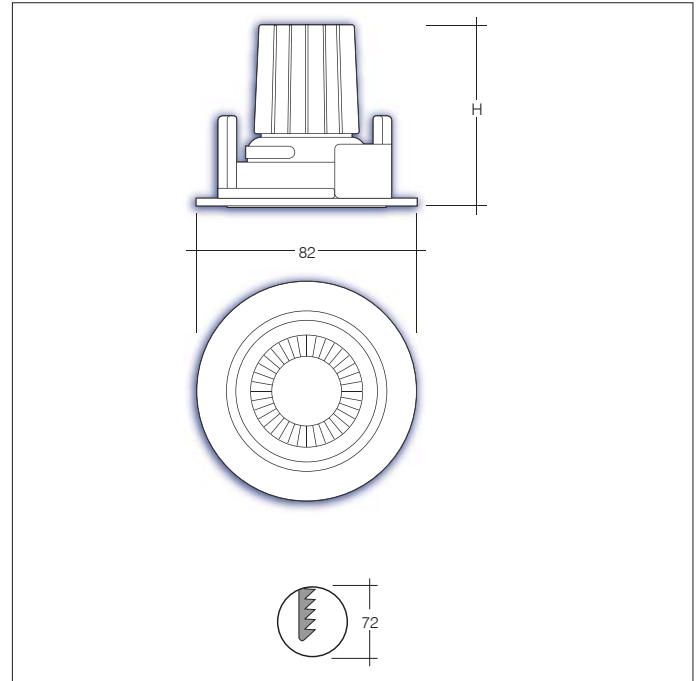

Indoor Lighting

Key features

- IP20 suitable for internal environments
- Impact rating of IK04
- Efficacy of up to 141lm/W
- Nominal life-time of 54,000 h (L70/B50)
- Colour stability with 3 step MacAdam
- Very high colour rendering index CRI > 90
- Emergency BLF = 352lm

Options

- For White bezel option suffix: /WHI
- For Chrome bezel option suffix: /CH
- For Satin Silver bezel option suffix: /SS
- For 12° suffix: /12D
- For 24° suffix: /24D
- For 36° suffix: /36D
- For Dali dimmable option (DC only) suffix: /DIM
- For 3hr integral emergency: /EMR

i.e. LIL/1/DC10/4/WHI/36D/DIM =

Lily 1 Fixed Downlight, 1130lm, 10w, 4000K, White, 36°, Dali Dimmable

Part No.	Watt	Lm	Lm/W	CCT	H (mm)
LIL/1/AC10/2	9	800	88	2700	80
LIL/1/AC10/3	9	830	92	3000	80
LIL/1/AC10/4	9	865	96	4000	80
LIL/1/DC10/2	8	1060	132	2700	65
LIL/1/DC10/3	8	1100	137	3000	65
LIL/1/DC10/4	8	1130	141	4000	65
LIL/1/DC12/2	12	1370	114	2700	75
LIL/1/DC12/3	12	1500	125	3000	75
LIL/1/DC12/4	12	1535	127	4000	75