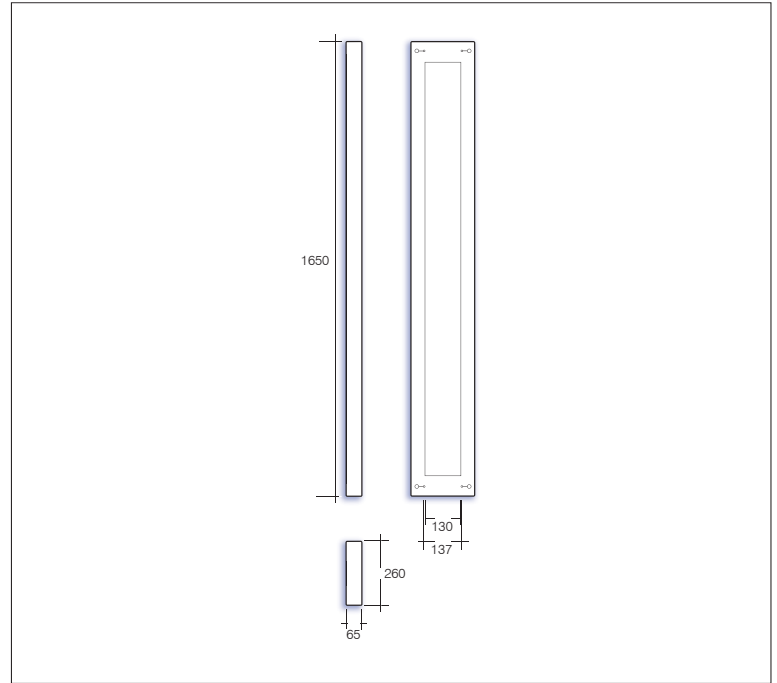

Indoor Lighting

Key Features

- IP20 suitable for indoor environments
- Impact rating of IK06
- Efficacy of up to 135lm/W
- Nominal life-time of > 100,000 h (L80/B10)
- Colour stability with 3 step MacAdam
- High colour rendering index CRI > 80
- Emergency BLF = 334 lm

Options

- Linear inter-connecting option suffix **/LIN**
- For DALI Dimmable suffix **/DIM**
- For self-contained 3hr emergency suffix **/EMR**
- For 3hr self-test emergency suffix **/ST**
- For DALI em-pro 3hr emergency suffix **/EMP**

i.e. **LUC/5496/4/DIM/EMP =**

Lucie LED Direct/In-direct, suspended luminaire, 5496lm, 4000k, DALI Dimmable c/w DALI Em-Pro 3hr emergency

CRI > 80 supplied as standard, CRI > 90 available on request

Part No.	W	Lm	lm/W	CCT
LUC/3225/4	23	3225	135	4000k
LUC/5496/4	42	5496	129	4000k
LUC/7630/4	62	7630	122	4000k