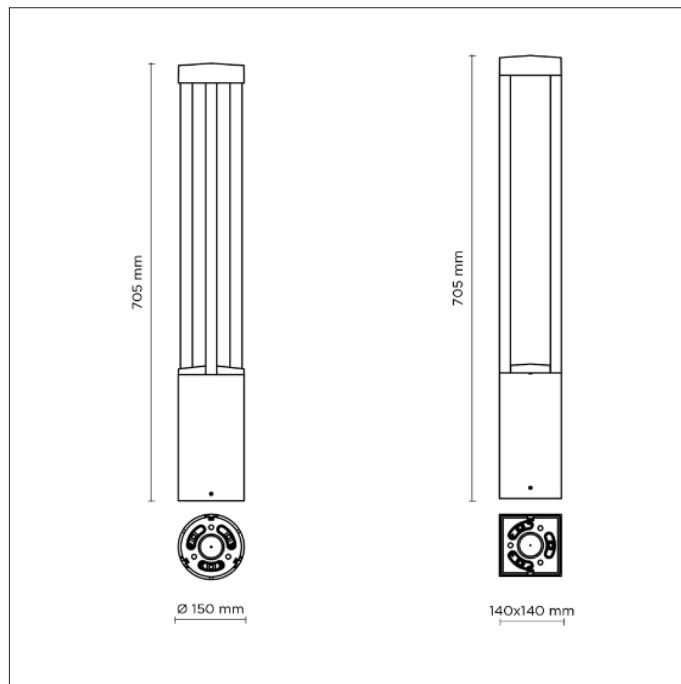

External Lighting

Key Features

- IP66 suitable for external environments
- Impact rating of IK10
- Beam angle : Symmetric, omnidirectional
- Nominal life-time of 50,000 h (L90/B50)
- Colour stability with 3 step MacAdam
- Comes in heights of either 700mm or 1000mm

Options

- For black option suffix **/BLK**
- For grey option suffix **/GRY**
- For asymmetric optic suffix **/AS**

i.e. **SETH/C/3100/4/BLK** =
Seth, Circle, 3100lm, 4000k, Black.

Accessories

- Root Attachment **/SEC/ROOT**

Part No.	W	Lm	CCT	CRI	Weight
SETH/C/3100/4	26	3100	4000k	80	6.5kg
SETH/S/3100/4	26	3100	4000k	80	6.8kg

For more information, please contact Sales@ldl.lighting