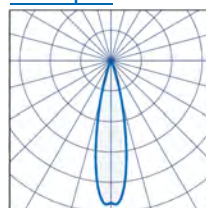

Options

- For black finish suffix: **/BLK**
- For white finish suffix: **/WHI**
- For DALI dimmable suffix: **/DIM**
- For Casambi enabled suffix: **/CAS**
- For Surface mounted: **/SURF**

i.e.: **RITA/L/1511/4/50D/BLK/CAS** = Rita Large, 1511lm, 4000K, 50D reflector, Black, Casambi

CRI 80 as standard, CRI 90 available on request.

Part No. (3000K)	Lm	W	Lm/W
RIT/L/1382/20D/3	1382	11	125
RIT/L/2266/20D/3	2266	19	119
RIT/L/3032/20D/3	3032	27	112
RIT/L/1450/50D/3	1450	11	131
RIT/L/2376/50D/3	2376	19	125
RIT/L/3177/50D/3	3177	27	117
Part No. (4000K)	Lm	W	Lm/W
RIT/L/1440/20D/4	1440	11	130
RIT/L/2361/20D/4	2361	19	124
RIT/L/3159/20D/4	3159	27	117
RIT/L/1511/50D/4	1511	11	137
RIT/L/2475/50D/4	2475	19	130
RIT/L/3310/50D/4	3310	27	122

For more information, please contact Sales@ldl.lighting

20° Optic: