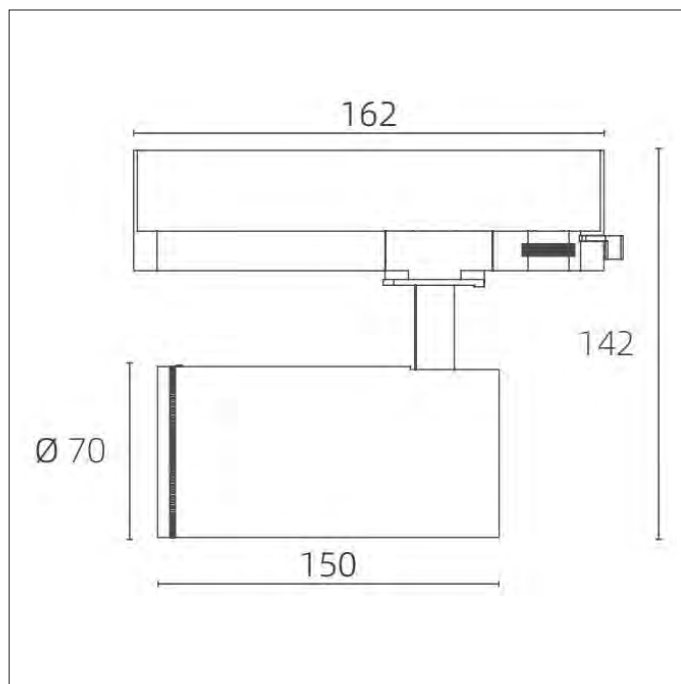

For more information, please contact Sales@ldl.lighting

20° Optic:

35° Optic:

50° Optic:

Rita Medium

Spotlight

Innovation.
Collaboration.
Illumination.

Indoor Lighting