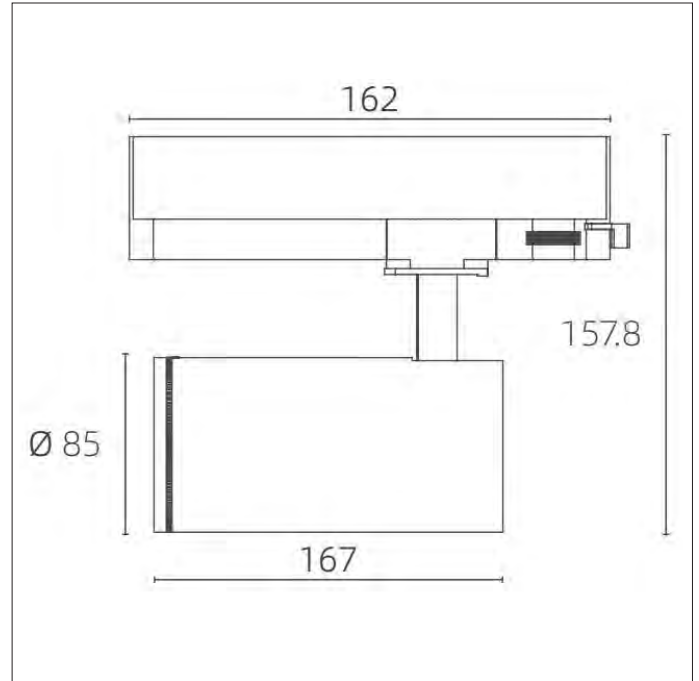

For more information, please contact Sales@ldl.lighting

20° Optic:

35° Optic:

50° Optic:

Rita Large

Spotlight

Innovation.
Collaboration.
Illumination.

Indoor Lighting