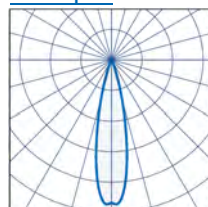

Options

- For black finish suffix: /BLK
- For white finish suffix: /WHI
- For DALI dimmable suffix: /DIM
- For Casambi enabled suffix: /CAS
- For Surface mounted: /SURF

i.e.: RITA/S/1349/4/50D/BLK/CAS = Rita Small, 1349lm, 4000K, 50D reflector, Black, Casambi

CRI 80 as standard, CRI 90 available on request.

Part No. (3000K)	Lm	W	Lm/W
RIT/S/1228/20D/3	1228	11	111
RIT/S/1597/20D/3	1597	15	105
RIT/S/1861/20D/3	1861	20	93
RIT/S/1295/50D/3	1295	11	110
RIT/S/1681/50D/3	1681	15	104
RIT/S/1960/50D/3	1960	20	95
Part No. (4000K)	Lm	W	Lm/W
RIT/S/1280/20D/4	1280	11	116
RIT/S/1664/20D/4	1664	15	110
RIT/S/1939/20D/4	1939	20	96
RIT/S/1349/50D/4	1349	11	117
RIT/S/1752/50D/4	1752	15	110
RIT/S/2042/50D/4	2042	20	101

For more information, please contact Sales@ldl.lighting

20° Optic: