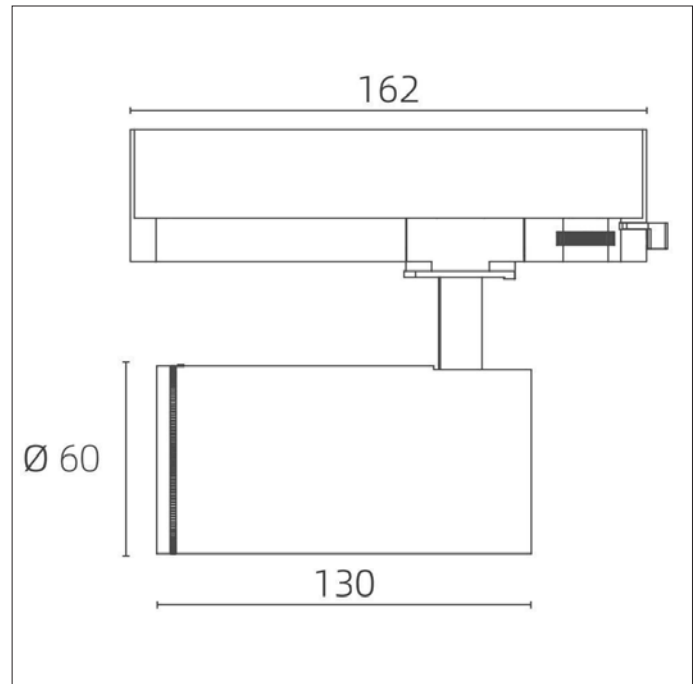

Rita Small

Spotlight

Innovation.
Collaboration.
Illumination.

Indoor Lighting

Key features

- Adjustable track mounted spotlight (20° - 50°)
- IP20 suitable for internal environments
- Impact rating of IK02
- Efficacy of up to 117lm/W
- Nominal life-time of 90,000 h (L80/B10)
- Colour stability with 3 step MacAdam