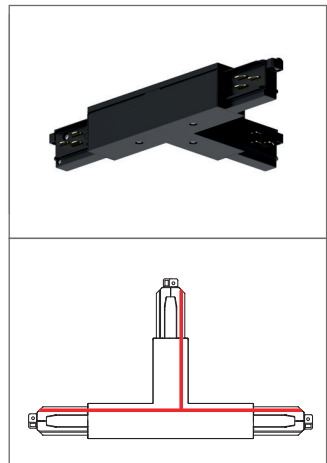

Part No.

L

Weight

TRK/1000	1000mm	1.1 kg
TRK/2000	2000mm	2.1 kg
TRK/3000	3000mm	3.4 kg

Indoor Lighting

Live end - Left /9001

Live end - Right /9002

Straight joint /9003

Dead end /9004

Middle feed /9010

L - Feed /9011

L - Feed /9012

T - Feed /9013

T - Feed /9014

T - Feed /9015

T - Feed /9016

X - Feed /9017

Track

3 Phase + DALI

Innovation.
Collaboration.
Illumination.

Indoor Lighting

Adjustable Corner /9018