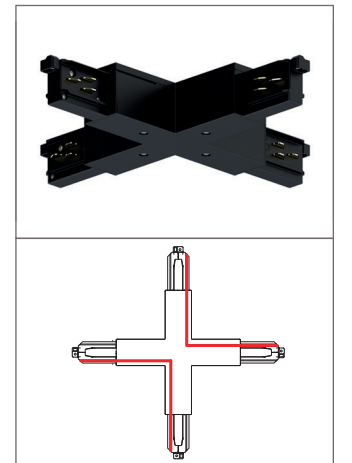

Part No.

L

Weight

TRK/1000	1000mm	1.1 kg
TRK/2000	2000mm	2.1 kg
TRK/3000	3000mm	3.4 kg

Indoor Lighting

Live end - Left /9001

Live end - Right /9002

Straight joint /9003

Dead end /9004

Middle feed /9010

L - Feed /9011

L - Feed /9012

T - Feed /9013

T - Feed /9014

T - Feed /9015

T - Feed /9016

X - Feed /9017

Track

3 Phase + DALI

Innovation.
Collaboration.
Illumination.

Indoor Lighting

Adjustable Corner /9018