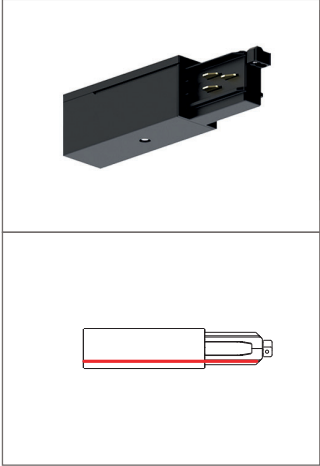

Track

3 Phase + DALI

Innovation.
Collaboration.
Illumination.

Indoor Lighting

Options

- For black track suffix /BLK
- For white track suffix /WHI
- For grey track suffix /GRY

i.e. **TRK/3000/BLK** = Track 3000mm with black finish

Part No.

L

Weight

TRK/1000	1000mm	1.1 kg
TRK/2000	2000mm	2.1 kg
TRK/3000	3000mm	3.4 kg

Indoor Lighting

Live end - Left /9001

Live end - Right /9002

Straight joint /9003

Dead end /9004

Middle feed /9010

L - Feed /9011

L - Feed /9012

T - Feed /9013

T - Feed /9014

T - Feed /9015

T - Feed /9016