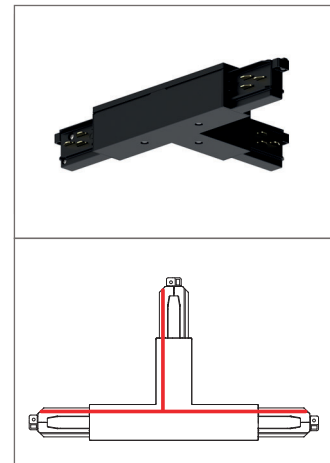

Part No.

L

Weight

TRK/1000	1000mm	1.1 kg
TRK/2000	2000mm	2.1 kg
TRK/3000	3000mm	3.4 kg

Indoor Lighting

Live end - Left /9001

Live end - Right /9002

Straight joint /9003

Dead end /9004

Middle feed /9010

L - Feed /9011

L - Feed /9012

T - Feed /9013

T - Feed /9014

T - Feed /9015

T - Feed /9016

X - Feed /9017

Track

3 Phase + DALI

Innovation.
Collaboration.
Illumination.

Indoor Lighting

Adjustable Corner /9018