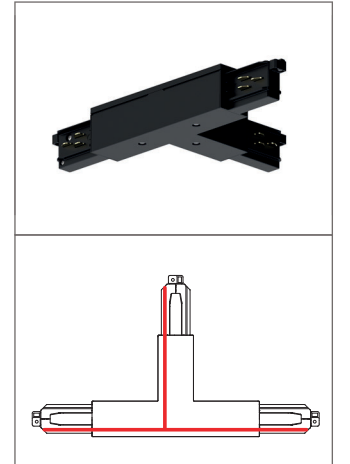

Part No.

L

Weight

TRK/1000	1000mm	1.1 kg
TRK/2000	2000mm	2.1 kg
TRK/3000	3000mm	3.4 kg

Indoor Lighting

Live end - Left /9001

Live end - Right /9002

Straight joint /9003

Dead end /9004

Middle feed /9010

L - Feed /9011

L - Feed /9012

T - Feed /9013

T - Feed /9014

T - Feed /9015

T - Feed /9016

X - Feed /9017

Track

3 Phase + DALI

Innovation.
Collaboration.
Illumination.

Indoor Lighting

Adjustable Corner /9018