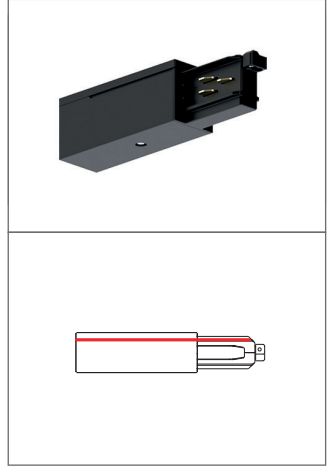

Track

3 Phase + DALI

Innovation.
Collaboration.
Illumination.

Indoor Lighting

Options

- For black track suffix /BLK
- For white track suffix /WHI
- For grey track suffix /GRY

i.e. **TRK/3000/BLK** = Track 3000mm with black finish

Part No.

L

Weight

TRK/1000	1000mm	1.1 kg
TRK/2000	2000mm	2.1 kg
TRK/3000	3000mm	3.4 kg

Indoor Lighting

Live end - Left /9001

Live end - Right /9002

Straight joint /9003

Dead end /9004

Middle feed /9010

L - Feed /9011

L - Feed /9012

T - Feed /9013

T - Feed /9014

T - Feed /9015

T - Feed /9016

X - Feed /9017

Track

3 Phase + DALI

Innovation.
Collaboration.
Illumination.

Indoor Lighting

Adjustable Corner /9018