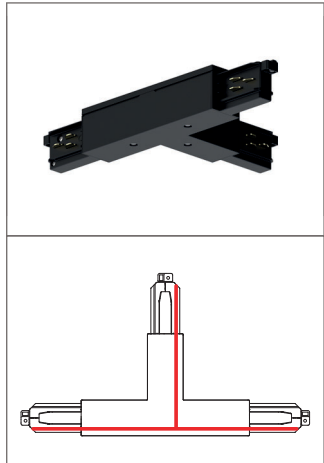

Part No.

L

Weight

TRK/1000	1000mm	1.1 kg
TRK/2000	2000mm	2.1 kg
TRK/3000	3000mm	3.4 kg

Indoor Lighting

Live end - Left /9001

Live end - Right /9002

Straight joint /9003

Dead end /9004

Middle feed /9010

L - Feed /9011

L - Feed /9012

T - Feed /9013

T - Feed /9014

T - Feed /9015

T - Feed /9016

X - Feed /9017

Track

3 Phase + DALI

Innovation.
Collaboration.
Illumination.

Indoor Lighting

Adjustable Corner /9018