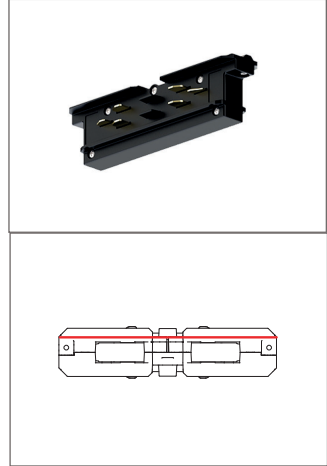

Track

3 Phase + DALI

Innovation.
Collaboration.
Illumination.

Indoor Lighting

Options

- For black track suffix /BLK
- For white track suffix /WHI
- For grey track suffix /GRY

i.e. **TRK/3000/BLK** = Track 3000mm with black finish

Part No.

L

Weight

TRK/1000	1000mm	1.1 kg
TRK/2000	2000mm	2.1 kg
TRK/3000	3000mm	3.4 kg

Indoor Lighting

Live end - Left /9001

Live end - Right /9002

Straight joint /9003

Dead end /9004

Middle feed /9010

L - Feed /9011

L - Feed /9012

T - Feed /9013

T - Feed /9014

T - Feed /9015

T - Feed /9016

X - Feed /9017

Track

3 Phase + DALI

Innovation.
Collaboration.
Illumination.

Indoor Lighting

Adjustable Corner /9018