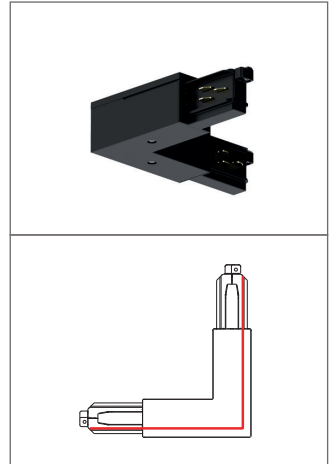

Part No.

L

Weight

TRK/1000	1000mm	1.1 kg
TRK/2000	2000mm	2.1 kg
TRK/3000	3000mm	3.4 kg

Indoor Lighting

Live end - Left /9001

Live end - Right /9002

Straight joint /9003

Dead end /9004

Middle feed /9010

L - Feed /9011

L - Feed /9012

T - Feed /9013

T - Feed /9014

T - Feed /9015

T - Feed /9016

X - Feed /9017

Track

3 Phase + DALI

Innovation.
Collaboration.
Illumination.

Indoor Lighting

Adjustable Corner /9018