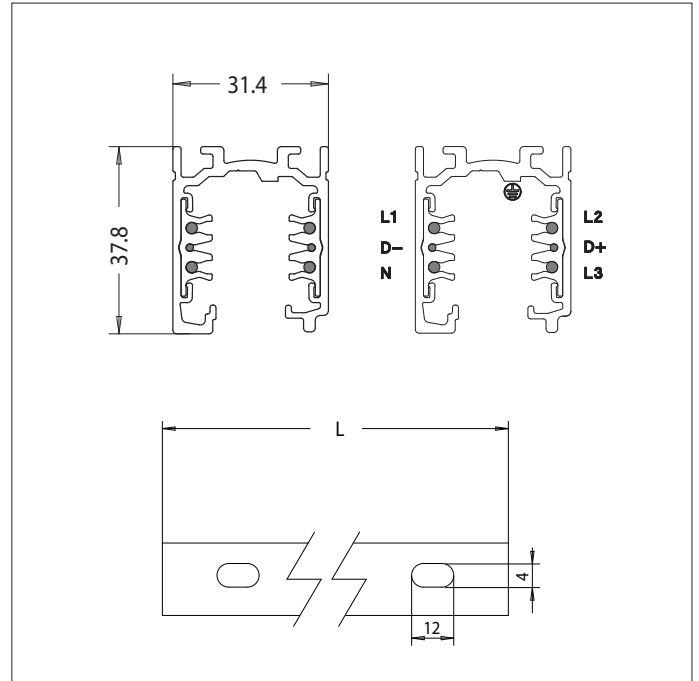

Track

3 Phase + DALI

Innovation.
Collaboration.
Illumination.

Indoor Lighting

Options

- For black track suffix /BLK
- For white track suffix /WHI
- For grey track suffix /GRY

i.e. **TRK/3000/BLK** = Track 3000mm with black finish

Part No.

L

Weight

TRK/1000	1000mm	1.1 kg
TRK/2000	2000mm	2.1 kg
TRK/3000	3000mm	3.4 kg

Indoor Lighting

Live end - Left /9001

Live end - Right /9002

Straight joint /9003

Dead end /9004

Middle feed /9010

L - Feed /9011

L - Feed /9012

T - Feed /9013

T - Feed /9014

T - Feed /9015

T - Feed /9016

X - Feed /9017

Track

3 Phase + DALI

Innovation.
Collaboration.
Illumination.

Indoor Lighting

Adjustable Corner /9018