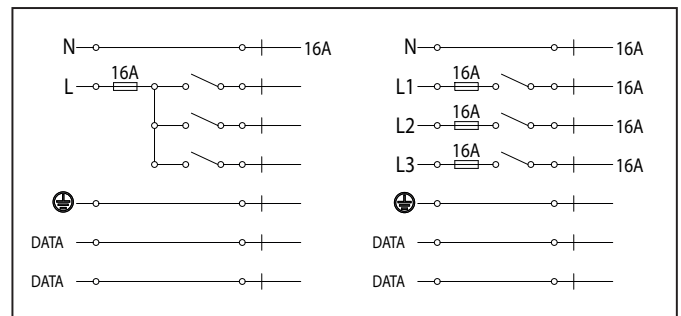

Track

3 Phase + DALI

Innovation.
Collaboration.
Illumination.

Indoor Lighting

Options

- For black track suffix /BLK
- For white track suffix /WHI
- For grey track suffix /GRY

i.e. **TRK/3000/BLK** = Track 3000mm with black finish

Part No.

L

Weight

TRK/1000	1000mm	1.1 kg
TRK/2000	2000mm	2.1 kg
TRK/3000	3000mm	3.4 kg

Indoor Lighting

Live end - Left /9001

Live end - Right /9002

Straight joint /9003

Dead end /9004

Middle feed /9010

L - Feed /9011

L - Feed /9012

T - Feed /9013

T - Feed /9014

T - Feed /9015

T - Feed /9016