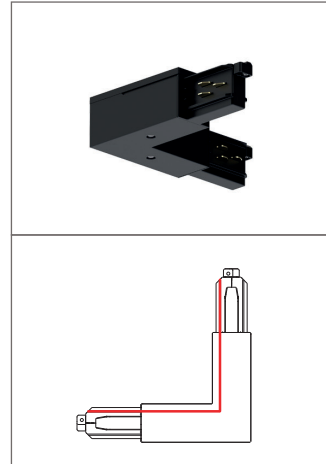

Track

3 Phase + DALI

Innovation.
Collaboration.
Illumination.

Indoor Lighting

Options

- For black track suffix /BLK
- For white track suffix /WHI
- For grey track suffix /GRY

i.e. **TRK/3000/BLK** = Track 3000mm with black finish

Part No.

L

Weight

TRK/1000	1000mm	1.1 kg
TRK/2000	2000mm	2.1 kg
TRK/3000	3000mm	3.4 kg

Indoor Lighting

Live end - Left /9001

Live end - Right /9002

Straight joint /9003

Dead end /9004

Middle feed /9010

L - Feed /9011

L - Feed /9012

T - Feed /9013

T - Feed /9014

T - Feed /9015

T - Feed /9016

X - Feed /9017

Track

3 Phase + DALI

Innovation.
Collaboration.
Illumination.

Indoor Lighting

Adjustable Corner /9018