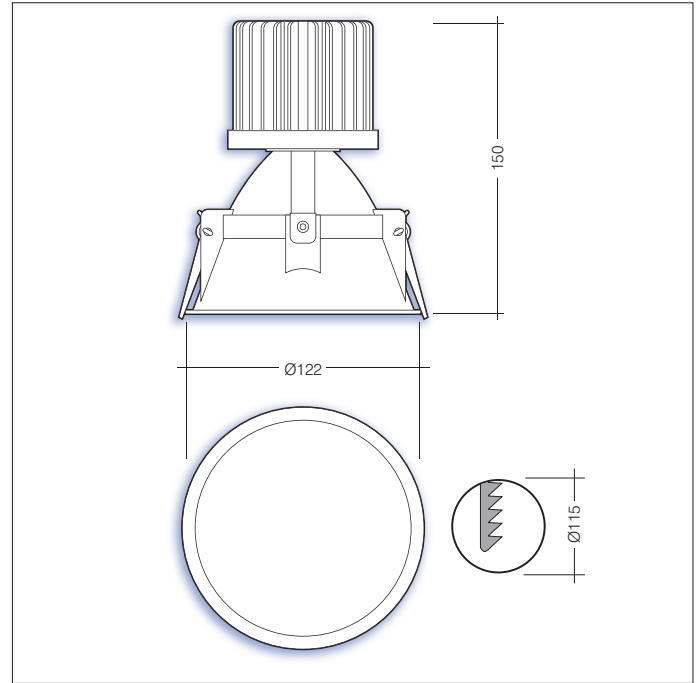

### Key features

- IP20
- Impact rating of IK04
- Efficacy of up to 91lm/W
- Nominal life-time of 90,000 h (L80/B10)
- Colour stability with 3 step MacAdam
- High colour rendering index CRI > 80
- Emergency BLF = 251 lm

i.e. OSC/1310/50/3/BLK/CAS =

Oscar downlight, 1310 lumens, 14W, 50°, 3000K, black bezel & Casambi enabled.

CRI > 80 supplied as standard, CRI > 90 available on request.

Part No.	Lm	W	Lm/W	Beam	CCT
OSC/1140/25/2	1136	14	80	25	2700K
OSC/1200/25/3	1205	14	84	25	3000K
OSC/1250/25/4	1245	14	87	25	4000K
OSC/1210/50/2	1213	14	85	50	2700K
OSC/1270/50/3	1267	14	89	50	3000K
OSC/1310/50/4	1310	14	91	50	4000K