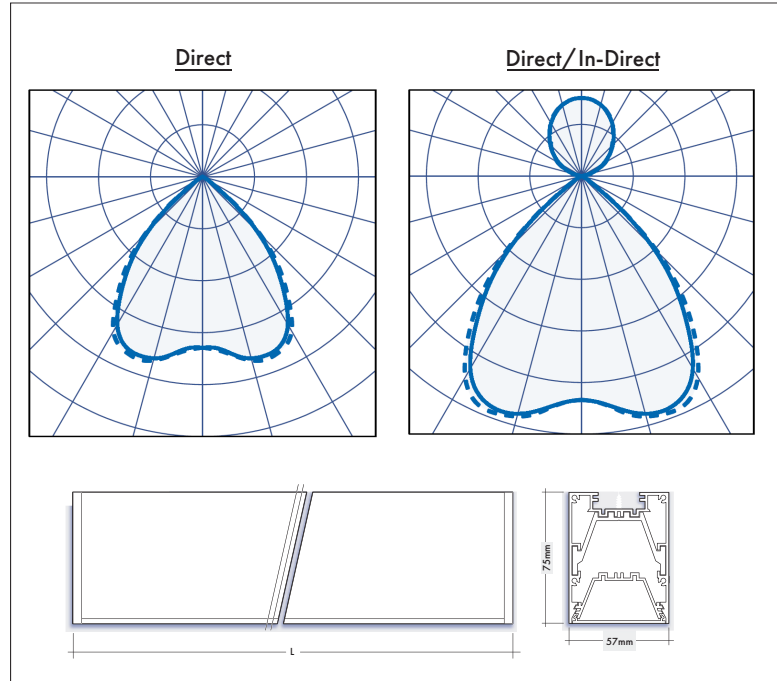

Millie Modular

Modular Optics

Innovation.
Collaboration.
Illumination.

Indoor Lighting

Options

- 4000K supplied as standard /4
- For 3000K suffix /3
- For white RAL 9003 finish suffix /WHI
- For black RAL 9005 finish suffix /BLK
- For grey RAL 9006 finish suffix /GRY
- For DALI dimmable system suffix /DIM
- For Casambi enabled system suffix /CAS
- For wireless DALI suffix /WD
- For 3hr integral emergency suffix /EMR
- For 3hr self-test emergency suffix /ST
- For DALI addressable emergency suffix /EMP
- For wireless DALI addressable emergency /WAE
- For Direct/In-Direct optic /DI

i.e.: Millie, Surface/Suspended, 1680mm, modular optics, 4296 lumens, 31W, 4000K, black RAL 9005 finish, DALI dimmable = **MIL/S/16/MOD/4300/4/BLK/DIM**

Accessories

- Suspended / Surface end cap MIL/ECS
- Wire suspension kit (2m) MIL/WIRE
- Wall mounting bracket MIL/WALL
- Coupler MIL/CPLR