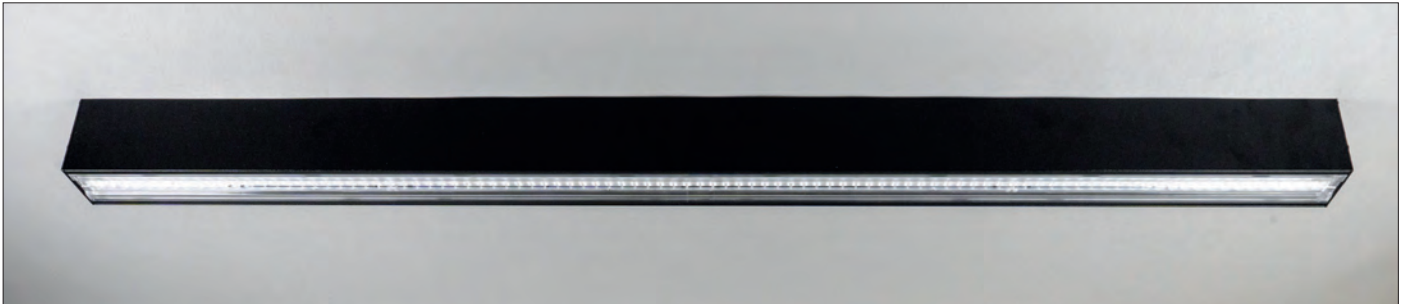

Indoor Lighting

Direct only

Part No.	Lm	W	Lm/W	Weight	L (mm)
MIL/S/11/AS/1420/4	1424	11	132	2.8kg	1130
MIL/S/11/AS/2160/4	2156	15	142	2.8kg	1130
MIL/S/11/AS/2830/4	2827	20	142	2.8kg	1130
MIL/S/16/AS/2140/4	2145	15	144	4.1kg	1690
MIL/S/16/AS/3260/4	3260	22	151	4.1kg	1690
MIL/S/16/AS/4410/4	4411	29	154	4.1kg	1690
MIL/S/22/AS/2850/4	2848	19	150	5.6kg	2250
MIL/S/22/AS/4310/4	4312	28	155	5.6kg	2250
MIL/S/22/AS/5650/4	5654	37	153	5.6kg	2250

Direct/In-direct

Part No.	Lm	W	Lm/W	Weight	L (mm)
MIL/DI/11/AS/1910/4	1905	14	137	3.1kg	1130
MIL/DI/11/AS/2830/4	2835	20	141	3.1kg	1130
MIL/DI/11/AS/3720/4	3716	27	140	3.1kg	1130
MIL/DI/16/AS/2910/4	2908	21	142	4.4kg	1690
MIL/DI/16/AS/4360/4	4364	30	153	4.4kg	1690
MIL/DI/16/AS/5870/4	5871	40	145	4.4kg	1690
MIL/DI/22/AS/3810/4	3810	28	137	6.2kg	2250
MIL/DI/22/AS/5670/4	5670	40	141	6.2kg	2250
MIL/DI/22/AS/7430/4	7432	53	128	6.2kg	2250

Other lengths and outputs are available on request.

Options

- 4000K supplied as standard /4
- For 3000K suffix /3
- For white RAL 9003 finish suffix /WHI
- For black RAL 9005 finish suffix /BLK
- For grey RAL 9006 finish suffix /GRY
- For DALI dimmable system suffix /DIM
- For Casambi enabled system suffix /CAS
- For wireless DALI suffix /WD
- For 3hr integral emergency suffix /EMR
- For 3hr self-test emergency suffix /ST
- For DALI addressable emergency suffix /EMP
- For wireless DALI addressable emergency /WAE

Accessories

- Suspended / Surface end cap MIL/ECS
- Wire suspension kit (2m) MIL/WIRE
- Wall mounting bracket MIL/WALL
- Coupler MIL/CPLR

- i.e.: Millie, Suspended/Surface, 1130mm, asymmetric optic, 2827 lumens, 20W, 4000K, grey RAL 9006 finish, DALI dimmable = MIL/S/11/AS/2830/4/GRY/DIM