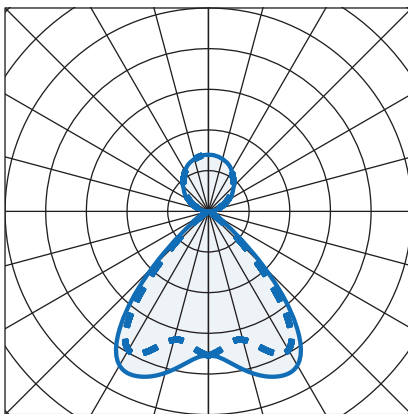

Indoor Lighting

Options

- 4000K supplied as standard
- For 3000K suffix
- For white RAL 9003 finish suffix
- For black RAL 9005 finish suffix
- For grey RAL 9006 finish suffix
- For DALI dimmable system suffix
- For Casambi enabled system suffix
- For wireless DALI suffix
- For 3hr integral emergency suffix
- For 3hr self-test emergency suffix
- For DALI addressable emergency suffix
- For wireless DALI addressable emergency

- /4
- /3
- /WHI
- /BLK
- /GRY
- /DIM
- /CAS
- /WD
- /EMR
- /ST
- /EMP
- /WAE

- i.e.: Millie, Suspended/Surface, 1130mm, 90° optic, 2007 lumens, 14W, 4000K, black RAL 9005 finish, Casambi enabled = MIL/S/11/90/2010/4/BLK/CAS

Direct only

Part No.	Lm	W	Lm/W	BLF	Weight	L (mm)
MIL/S/11/90/1020/4	1021	8	121	427	2.8kg	1130
MIL/S/11/90/2010/4	2007	14	146	427	2.8kg	1130
MIL/S/11/90/2980/4	2975	20	152	427	2.8kg	1130
MIL/S/16/90/1550/4	1553	11	139	430	4.1kg	1690
MIL/S/16/90/3060/4	3056	19	159	430	4.1kg	1690
MIL/S/16/90/4520/4	4520	28	161	430	4.1kg	1690
MIL/S/22/90/2070/4	2071	14	140	431	5.6kg	2250
MIL/S/22/90/4010/4	4014	24	141	431	5.6kg	2250
MIL/S/22/90/5950/4	5950	40	141	431	5.6kg	2250

Direct/In-direct

Part No.	Lm	W	Lm/W	Weight	L (mm)
MIL/DI/11/90/1500/4	1502	12	128	3.1kg	1130
MIL/DI/11/90/2900/4	2896	21	141	3.1kg	1130
MIL/DI/11/90/4280/4	4282	30	142	3.1kg	1130
MIL/DI/16/90/2320/4	2317	17	140	4.4kg	1690
MIL/DI/16/90/4520/4	4516	31	148	4.4kg	1690
MIL/DI/16/90/6640/4	6645	46	145	4.4kg	1690
MIL/DI/22/90/3000/4	3004	23	132	6.2kg	2250
MIL/DI/22/90/5790/4	5792	41	141	6.2kg	2250
MIL/DI/22/90/8560/4	8564	61	141	6.2kg	2250

Other lengths and outputs are available on request.

Accessories

- Suspended / Surface end cap MIL/ECS
- Wire suspension kit (2m) MIL/WIRE
- Wall mounting bracket MIL/WALL
- Coupler MIL/CPLR