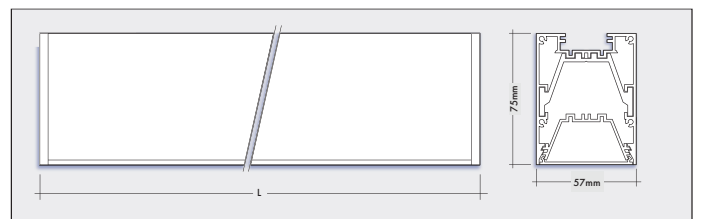

Indoor Lighting

Features

- Efficacy of up to 161lm/W
- Nominal life-time of 100,000 hours (L80/B10)
- Colour stability with 3 step MacAdam
- Body and gear tray - aluminium extrusion
- Opal frosted diffuser - polycarbonate TP(a)
- Optics - PMMA TP(b)
- Modular optics - shade polycarbonate, optic - PMMA
- Colours: RAL 9003 White, RAL 9005 Black & RAL 9006 Grey
- IP20 as Standard, IP44 available on request
- Lengths available: 570mm 850mm 1130mm 1410mm 1690mm 1970mm 2250mm 2530mm 2810mm 3090mm 3370mm.

Fitting Lengths (mm)

Indoor Lighting

Direct only

Part No.	Lm	W	Lm/W	BLF	Weight	L (mm)
MIL/S/11/OP/1270/4	1265	11	117	413	2.6kg	1130
MIL/S/11/OP/1890/4	1887	15	124	413	2.6kg	1130
MIL/S/11/OP/2500/4	2499	20	126	413	2.6kg	1130
MIL/S/16/OP/2020/4	2020	15	136	416	3.8kg	1690
MIL/S/16/OP/3010/4	3013	22	139	416	3.8kg	1690
MIL/S/16/OP/3990/4	3993	30	138	416	3.8kg	1690
MIL/S/22/OP/2540/4	2543	19	134	417	5.2kg	2250
MIL/S/22/OP/3790/4	3793	28	136	417	5.2kg	2250
MIL/S/22/OP/5020/4	5023	37	136	417	5.2kg	2250

Direct/In-direct

Part No.	Lm	W	Lm/W	Weight	L (mm)
MIL/DI/11/OP/1750/4	1746	14	126	2.9kg	1130
MIL/DI/11/OP/2570/4	2565	20	128	2.9kg	1130
MIL/DI/11/OP/3390/4	3389	27	128	2.9kg	1130
MIL/DI/16/OP/2780/4	2784	21	135	4.2kg	1690
MIL/DI/16/OP/4120/4	4117	30	136	4.2kg	1690
MIL/DI/16/OP/5450/4	5450	40	135	4.2kg	1690
MIL/DI/22/OP/3500/4	3498	28	126	5.8kg	2250
MIL/DI/22/OP/5130/4	5134	40	128	5.8kg	2250
MIL/DI/22/OP/6780/4	6782	53	128	5.8kg	2250