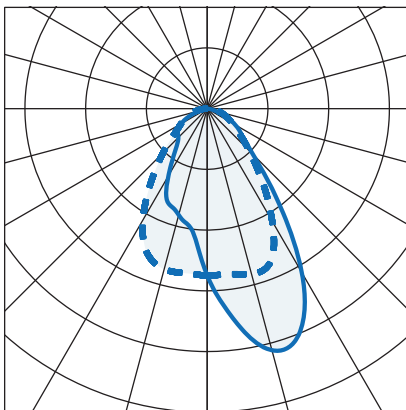

Indoor Lighting

Direct only

Part No.	Lm	W	Lm/W	Weight	L (mm)
MIL/S/11/AS/1420/4	1424	11	132	2.8kg	1130
MIL/S/11/AS/2160/4	2156	15	142	2.8kg	1130
MIL/S/11/AS/2830/4	2827	20	142	2.8kg	1130
MIL/S/16/AS/2140/4	2145	15	144	4.1kg	1690
MIL/S/16/AS/3260/4	3260	22	151	4.1kg	1690
MIL/S/16/AS/4410/4	4411	29	154	4.1kg	1690
MIL/S/22/AS/2850/4	2848	19	150	5.6kg	2250
MIL/S/22/AS/4310/4	4312	28	155	5.6kg	2250
MIL/S/22/AS/5650/4	5654	37	153	5.6kg	2250

Direct/In-direct

Part No.	Lm	W	Lm/W	Weight	L (mm)
MIL/DI/11/AS/1910/4	1905	14	137	3.1kg	1130
MIL/DI/11/AS/2830/4	2835	20	141	3.1kg	1130
MIL/DI/11/AS/3720/4	3716	27	140	3.1kg	1130
MIL/DI/16/AS/2910/4	2908	21	142	4.4kg	1690
MIL/DI/16/AS/4360/4	4364	30	153	4.4kg	1690
MIL/DI/16/AS/5870/4	5871	40	145	4.4kg	1690
MIL/DI/22/AS/3810/4	3810	28	137	6.2kg	2250
MIL/DI/22/AS/5670/4	5670	40	141	6.2kg	2250
MIL/DI/22/AS/7430/4	7432	53	128	6.2kg	2250

Other lengths and outputs are available on request.

Options

- 4000K supplied as standard /4
- For 3000K suffix /3
- For white RAL 9003 finish suffix /WHI
- For black RAL 9005 finish suffix /BLK
- For grey RAL 9006 finish suffix /GRY
- For DALI dimmable system suffix /DIM
- For Casambi enabled system suffix /CAS
- For wireless DALI suffix /WD
- For 3hr integral emergency suffix /EMR
- For 3hr self-test emergency suffix /ST
- For DALI addressable emergency suffix /EMP
- For wireless DALI addressable emergency /WAE

Accessories

- Suspended / Surface end cap MIL/ECS
- Wire suspension kit (2m) MIL/WIRE
- Wall mounting bracket MIL/WALL
- Coupler MIL/CPLR

- i.e.: Millie, Suspended/Surface, 1130mm, asymmetric optic, 2827 lumens, 20W, 4000K, grey RAL 9006 finish, DALI dimmable = MIL/S/11/AS/2830/4/GRY/DIM