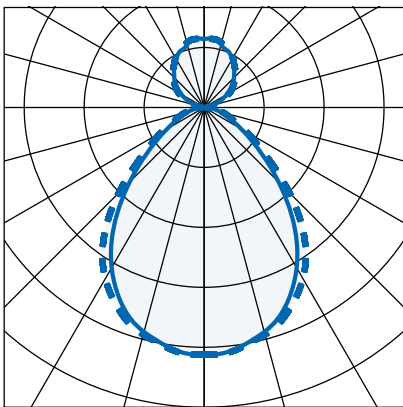

Indoor Lighting

Direct only

Part No.	Lm	W	Lm/W	Weight	L (mm)
MIL/S/11/MP/950/4	949	9	102	2.6kg	1130
MIL/S/11/MP/1190/4	1189	11	110	2.6kg	1130
MIL/S/11/MP/2350/4	2349	20	118	2.6kg	1130
MIL/S/16/MP/1240/4	1239	11	109	3.8kg	1690
MIL/S/16/MP/1970/4	1967	16	120	3.8kg	1690
MIL/S/16/MP/3750/4	3754	30	125	3.8kg	1690
MIL/S/22/MP/1900/4	1898	16	115	5.2kg	2250
MIL/S/22/MP/2380/4	2378	20	120	5.2kg	2250
MIL/S/22/MP/4700/4	4698	37	127	5.2kg	2250

Direct/In-direct

Part No.	Lm	W	Lm/W	Weight	L (mm)
MIL/DI/11/MP/1300/4	1296	11	115	2.9kg	1130
MIL/DI/11/MP/1710/4	1707	14	123	2.9kg	1130
MIL/DI/11/MP/2620/4	2616	20	130	2.9kg	1130
MIL/DI/16/MP/1900/4	1904	16	117	4.2kg	1690
MIL/DI/16/MP/2730/4	2730	21	133	4.2kg	1690
MIL/DI/16/MP/5210/4	5214	40	129	4.2kg	1690
MIL/DI/22/MP/2590/4	2592	23	115	5.8kg	2250
MIL/DI/22/MP/3410/4	3414	28	123	5.8kg	2250
MIL/DI/22/MP/5230/4	5232	40	130	5.8kg	2250

Other lengths and outputs are available on request.

Options

- 4000K supplied as standard /4
- For 3000K suffix /3
- For white RAL 9003 finish suffix /WHI
- For black RAL 9005 finish suffix /BLK
- For grey RAL 9006 finish suffix /GRY
- For DALI dimmable system suffix /DIM
- For Casambi enabled system suffix /CAS
- For wireless DALI suffix /WD
- For 3hr integral emergency suffix /EMR
- For 3hr self-test emergency suffix /ST
- For DALI addressable emergency suffix /EMP
- For wireless DALI addressable emergency /WAE

Accessories

- Suspended / Surface end cap MIL/ECS
- Wire suspension kit (2m) MIL/WIRE
- Wall mounting bracket MIL/WALL
- Coupler MIL/CPLR

- i.e.: Millie, direct/in-direct 1690mm, microprism diffuser, 2730 lumens, 21W, 4000K, black RAL 9005 finish c/w 3 hr emergency = MIL/DI/16/MP/2730/4/BLK/EMR