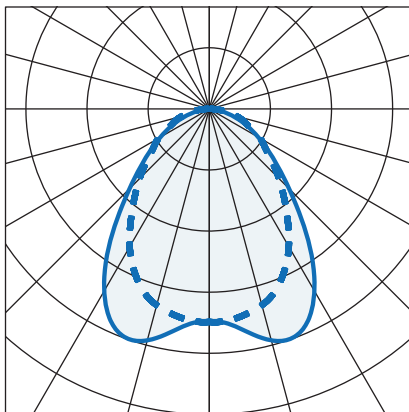

Indoor Lighting

Direct only

Part No.	Lm	W	Lm/W	Weight	L (mm)
MIL/S/11/DA/1390/4	1386	11	128	2.8kg	1130
MIL/S/11/DA/2070/4	2069	15	136	2.8kg	1130
MIL/S/11/DA/2740/4	2744	20	138	2.8kg	1130
MIL/S/16/DA/2200/4	2200	15	148	4.1kg	1690
MIL/S/16/DA/3280/4	3282	22	152	4.1kg	1690
MIL/S/16/DA/4340/4	4343	29	152	4.1kg	1690
MIL/S/22/DA/2770/4	2772	19	146	5.6kg	2250
MIL/S/22/DA/4140/4	4138	28	149	5.6kg	2250
MIL/S/22/DA/5490/4	5488	37	148	5.6kg	2250

Direct/In-direct

Part No.	Lm	W	Lm/W	Weight	L (mm)
MIL/DI/11/DA/1870/4	1867	14	135	3.1kg	1130
MIL/DI/11/DA/2750/4	2748	20	137	3.1kg	1130
MIL/DI/11/DA/3630/4	3634	27	137	3.1kg	1130
MIL/DI/16/DA/2960/4	2964	21	144	4.4kg	1690
MIL/DI/16/DA/4390/4	4386	30	145	4.4kg	1690
MIL/DI/16/DA/5800/4	5803	40	144	4.4kg	1690
MIL/DI/22/DA/3730/4	3734	28	135	6.2kg	2250
MIL/DI/22/DA/5500/4	5496	40	137	6.2kg	2250
MIL/DI/22/DA/7270/4	7268	53	137	6.2kg	2250

Other lengths and outputs are available on request.

Options

- 4000K supplied as standard /4
- For 3000K suffix /3
- For white RAL 9003 finish suffix /WHI
- For black RAL 9005 finish suffix /BLK
- For grey RAL 9006 finish suffix /GRY
- For DALI dimmable system suffix /DIM
- For Casambi enabled system suffix /CAS
- For wireless DALI suffix /WD
- For 3hr integral emergency suffix /EMR
- For 3hr self-test emergency suffix /ST
- For DALI addressable emergency suffix /EMP
- For wireless DALI addressable emergency /WAE

Accessories

- Suspended / Surface end cap MIL/ECS
- Wire suspension kit (2m) MIL/WIRE
- Wall mounting bracket MIL/WALL
- Coupler MIL/CPLR

• i.e.: Millie, Suspended/Surface, 1130mm, double asymmetric optic, 2744 lumens, 20W, 4000K, grey RAL 9006 finish, DALI dimmable = MIL/S/11/DA/2740/4/GRY/DIM