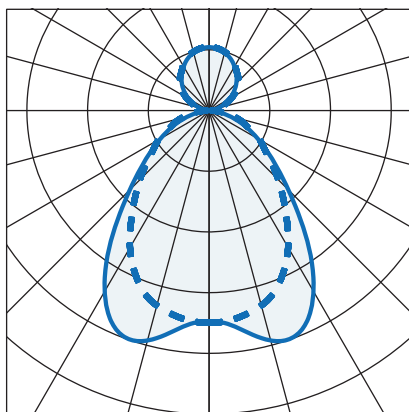

Indoor Lighting

Direct only

Part No.	Lm	W	Lm/W	Weight	L (mm)
MIL/S/11/DA/1390/4	1386	11	128	2.8kg	1130
MIL/S/11/DA/2070/4	2069	15	136	2.8kg	1130
MIL/S/11/DA/2740/4	2744	20	138	2.8kg	1130
MIL/S/16/DA/2200/4	2200	15	148	4.1kg	1690
MIL/S/16/DA/3280/4	3282	22	152	4.1kg	1690
MIL/S/16/DA/4340/4	4343	29	152	4.1kg	1690
MIL/S/22/DA/2770/4	2772	19	146	5.6kg	2250
MIL/S/22/DA/4140/4	4138	28	149	5.6kg	2250
MIL/S/22/DA/5490/4	5488	37	148	5.6kg	2250

Direct/In-direct

Part No.	Lm	W	Lm/W	Weight	L (mm)
MIL/DI/11/DA/1870/4	1867	14	135	3.1kg	1130
MIL/DI/11/DA/2750/4	2748	20	137	3.1kg	1130
MIL/DI/11/DA/3630/4	3634	27	137	3.1kg	1130
MIL/DI/16/DA/2960/4	2964	21	144	4.4kg	1690
MIL/DI/16/DA/4390/4	4386	30	145	4.4kg	1690
MIL/DI/16/DA/5800/4	5803	40	144	4.4kg	1690
MIL/DI/22/DA/3730/4	3734	28	135	6.2kg	2250
MIL/DI/22/DA/5500/4	5496	40	137	6.2kg	2250
MIL/DI/22/DA/7270/4	7268	53	137	6.2kg	2250

Other lengths and outputs are available on request.

Options

- 4000K supplied as standard /4
- For 3000K suffix /3
- For white RAL 9003 finish suffix /WHI
- For black RAL 9005 finish suffix /BLK
- For grey RAL 9006 finish suffix /GRY
- For DALI dimmable system suffix /DIM
- For Casambi enabled system suffix /CAS
- For wireless DALI suffix /WD
- For 3hr integral emergency suffix /EMR
- For 3hr self-test emergency suffix /ST
- For DALI addressable emergency suffix /EMP
- For wireless DALI addressable emergency /WAE

Accessories

- Suspended / Surface end cap MIL/ECS
- Wire suspension kit (2m) MIL/WIRE
- Wall mounting bracket MIL/WALL
- Coupler MIL/CPLR

• i.e.: Millie, Suspended/Surface, 1130mm, double asymmetric optic, 2744 lumens, 20W, 4000K, grey RAL 9006 finish, DALI dimmable = MIL/S/11/DA/2740/4/GRY/DIM