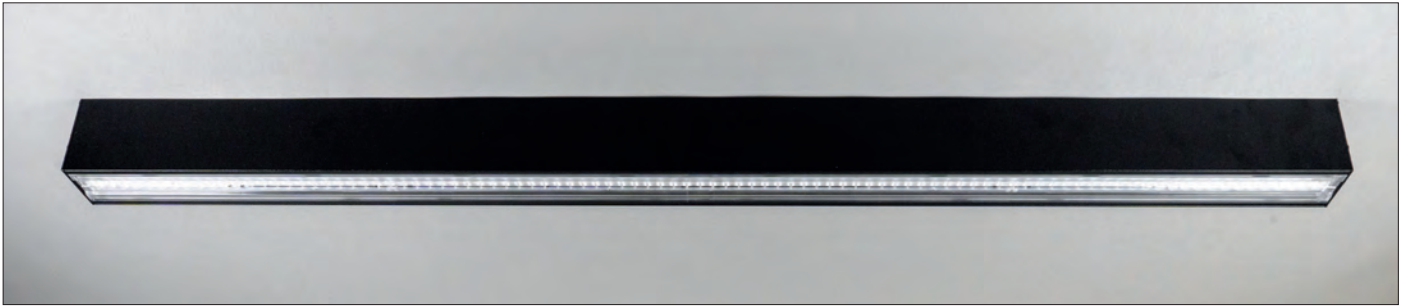

Indoor Lighting

Options

- 4000K supplied as standard
- For 3000K suffix
- For white RAL 9003 finish suffix
- For black RAL 9005 finish suffix
- For grey RAL 9006 finish suffix
- For DALI dimmable system suffix
- For Casambi enabled system suffix
- For wireless DALI suffix
- For 3hr integral emergency suffix
- For 3hr self-test emergency suffix
- For DALI addressable emergency suffix
- For wireless DALI addressable emergency

- /4
- /3
- /WHI
- /BLK
- /GRY
- /DIM
- /CAS
- /WD
- /EMR
- /ST
- /EMP
- /WAE

- i.e.: Millie, Suspended/Surface, 1130mm, 90° optic, 2007 lumens, 14W, 4000K, black RAL 9005 finish, Casambi enabled = MIL/S/11/90/2010/4/BLK/CAS

Direct only

Part No.	Lm	W	Lm/W	BLF	Weight	L (mm)
MIL/S/11/90/1020/4	1021	8	121	427	2.8kg	1130
MIL/S/11/90/2010/4	2007	14	146	427	2.8kg	1130
MIL/S/11/90/2980/4	2975	20	152	427	2.8kg	1130
MIL/S/16/90/1550/4	1553	11	139	430	4.1kg	1690
MIL/S/16/90/3060/4	3056	19	159	430	4.1kg	1690
MIL/S/16/90/4520/4	4520	28	161	430	4.1kg	1690
MIL/S/22/90/2070/4	2071	14	140	431	5.6kg	2250
MIL/S/22/90/4010/4	4014	24	141	431	5.6kg	2250
MIL/S/22/90/5950/4	5950	40	141	431	5.6kg	2250

Direct/In-direct

Part No.	Lm	W	Lm/W	Weight	L (mm)
MIL/DI/11/90/1500/4	1502	12	128	3.1kg	1130
MIL/DI/11/90/2900/4	2896	21	141	3.1kg	1130
MIL/DI/11/90/4280/4	4282	30	142	3.1kg	1130
MIL/DI/16/90/2320/4	2317	17	140	4.4kg	1690
MIL/DI/16/90/4520/4	4516	31	148	4.4kg	1690
MIL/DI/16/90/6640/4	6645	46	145	4.4kg	1690
MIL/DI/22/90/3000/4	3004	23	132	6.2kg	2250
MIL/DI/22/90/5790/4	5792	41	141	6.2kg	2250
MIL/DI/22/90/8560/4	8564	61	141	6.2kg	2250

Other lengths and outputs are available on request.

Accessories

- Suspended / Surface end cap MIL/ECS
- Wire suspension kit (2m) MIL/WIRE
- Wall mounting bracket MIL/WALL
- Coupler MIL/CPLR