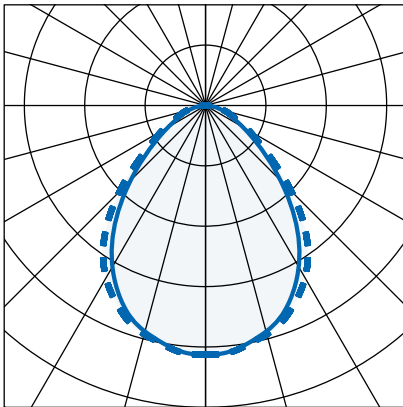

Indoor Lighting

Direct only

Part No.	Lm	W	Lm/W	Weight	L (mm)
MIL/S/11/MP/950/4	949	9	102	2.6kg	1130
MIL/S/11/MP/1190/4	1189	11	110	2.6kg	1130
MIL/S/11/MP/2350/4	2349	20	118	2.6kg	1130
MIL/S/16/MP/1240/4	1239	11	109	3.8kg	1690
MIL/S/16/MP/1970/4	1967	16	120	3.8kg	1690
MIL/S/16/MP/3750/4	3754	30	125	3.8kg	1690
MIL/S/22/MP/1900/4	1898	16	115	5.2kg	2250
MIL/S/22/MP/2380/4	2378	20	120	5.2kg	2250
MIL/S/22/MP/4700/4	4698	37	127	5.2kg	2250

Direct/In-direct

Part No.	Lm	W	Lm/W	Weight	L (mm)
MIL/DI/11/MP/1300/4	1296	11	115	2.9kg	1130
MIL/DI/11/MP/1710/4	1707	14	123	2.9kg	1130
MIL/DI/11/MP/2620/4	2616	20	130	2.9kg	1130
MIL/DI/16/MP/1900/4	1904	16	117	4.2kg	1690
MIL/DI/16/MP/2730/4	2730	21	133	4.2kg	1690
MIL/DI/16/MP/5210/4	5214	40	129	4.2kg	1690
MIL/DI/22/MP/2590/4	2592	23	115	5.8kg	2250
MIL/DI/22/MP/3410/4	3414	28	123	5.8kg	2250
MIL/DI/22/MP/5230/4	5232	40	130	5.8kg	2250

Other lengths and outputs are available on request.

Options

- 4000K supplied as standard /4
- For 3000K suffix /3
- For white RAL 9003 finish suffix /WHI
- For black RAL 9005 finish suffix /BLK
- For grey RAL 9006 finish suffix /GRY
- For DALI dimmable system suffix /DIM
- For Casambi enabled system suffix /CAS
- For wireless DALI suffix /WD
- For 3hr integral emergency suffix /EMR
- For 3hr self-test emergency suffix /ST
- For DALI addressable emergency suffix /EMP
- For wireless DALI addressable emergency /WAE

Accessories

- Suspended / Surface end cap MIL/ECS
- Wire suspension kit (2m) MIL/WIRE
- Wall mounting bracket MIL/WALL
- Coupler MIL/CPLR

- i.e.: Millie, direct/in-direct 1690mm, microprism diffuser, 2730 lumens, 21W, 4000K, black RAL 9005 finish c/w 3 hr emergency = MIL/DI/16/MP/2730/4/BLK/EMR