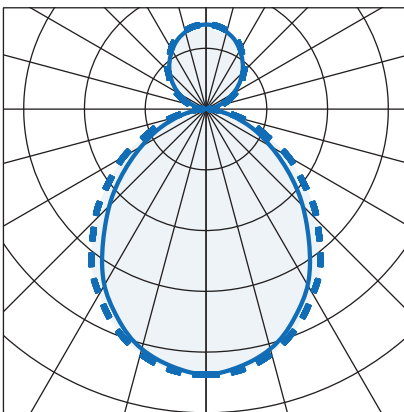

Indoor Lighting

Features

- Efficacy of up to 161lm/W
- Nominal life-time of 100,000 hours (L80/B10)
- Colour stability with 3 step MacAdam
- Body and gear tray - aluminium extrusion
- Opal frosted diffuser - polycarbonate TP(a)
- Optics - PMMA TP(b)
- Modular optics - shade polycarbonate, optic - PMMA
- Colours: RAL 9003 White, RAL 9005 Black & RAL 9006 Grey
- IP20 as Standard, IP44 available on request
- Lengths available: 570mm 850mm 1130mm 1410mm 1690mm 1970mm 2250mm 2530mm 2810mm 3090mm 3370mm.

Fitting Lengths (mm)

Indoor Lighting

Direct only

Part No.	Lm	W	Lm/W	BLF	Weight	L (mm)
MIL/S/11/OP/1270/4	1265	11	117	413	2.6kg	1130
MIL/S/11/OP/1890/4	1887	15	124	413	2.6kg	1130
MIL/S/11/OP/2500/4	2499	20	126	413	2.6kg	1130
MIL/S/16/OP/2020/4	2020	15	136	416	3.8kg	1690
MIL/S/16/OP/3010/4	3013	22	139	416	3.8kg	1690
MIL/S/16/OP/3990/4	3993	30	138	416	3.8kg	1690
MIL/S/22/OP/2540/4	2543	19	134	417	5.2kg	2250
MIL/S/22/OP/3790/4	3793	28	136	417	5.2kg	2250
MIL/S/22/OP/5020/4	5023	37	136	417	5.2kg	2250