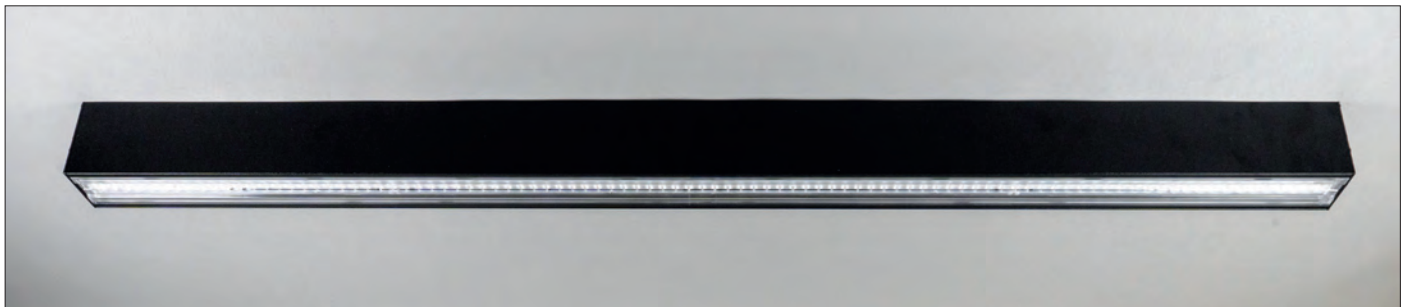

Indoor Lighting

Direct only

Part No.	Lm	W	Lm/W	Weight	L (mm)
MIL/S/11/DA/1390/4	1386	11	128	2.8kg	1130
MIL/S/11/DA/2070/4	2069	15	136	2.8kg	1130
MIL/S/11/DA/2740/4	2744	20	138	2.8kg	1130
MIL/S/16/DA/2200/4	2200	15	148	4.1kg	1690
MIL/S/16/DA/3280/4	3282	22	152	4.1kg	1690
MIL/S/16/DA/4340/4	4343	29	152	4.1kg	1690
MIL/S/22/DA/2770/4	2772	19	146	5.6kg	2250
MIL/S/22/DA/4140/4	4138	28	149	5.6kg	2250
MIL/S/22/DA/5490/4	5488	37	148	5.6kg	2250

Direct/In-direct

Part No.	Lm	W	Lm/W	Weight	L (mm)
MIL/DI/11/DA/1870/4	1867	14	135	3.1kg	1130
MIL/DI/11/DA/2750/4	2748	20	137	3.1kg	1130
MIL/DI/11/DA/3630/4	3634	27	137	3.1kg	1130
MIL/DI/16/DA/2960/4	2964	21	144	4.4kg	1690
MIL/DI/16/DA/4390/4	4386	30	145	4.4kg	1690
MIL/DI/16/DA/5800/4	5803	40	144	4.4kg	1690
MIL/DI/22/DA/3730/4	3734	28	135	6.2kg	2250
MIL/DI/22/DA/5500/4	5496	40	137	6.2kg	2250
MIL/DI/22/DA/7270/4	7268	53	137	6.2kg	2250

Other lengths and outputs are available on request.

Options

- 4000K supplied as standard /4
- For 3000K suffix /3
- For white RAL 9003 finish suffix /WHI
- For black RAL 9005 finish suffix /BLK
- For grey RAL 9006 finish suffix /GRY
- For DALI dimmable system suffix /DIM
- For Casambi enabled system suffix /CAS
- For wireless DALI suffix /WD
- For 3hr integral emergency suffix /EMR
- For 3hr self-test emergency suffix /ST
- For DALI addressable emergency suffix /EMP
- For wireless DALI addressable emergency /WAE

Accessories

- Suspended / Surface end cap MIL/ECS
- Wire suspension kit (2m) MIL/WIRE
- Wall mounting bracket MIL/WALL
- Coupler MIL/CPLR

• i.e.: Millie, Suspended/Surface, 1130mm, double asymmetric optic, 2744 lumens, 20W, 4000K, grey RAL 9006 finish, DALI dimmable = MIL/S/11/DA/2740/4/GRY/DIM