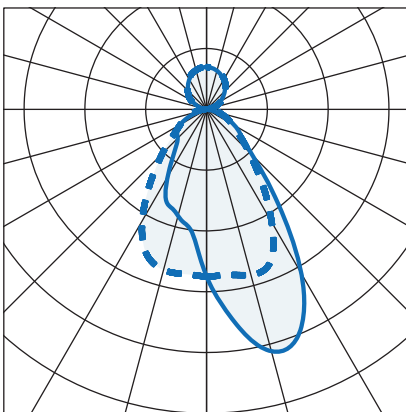

Indoor Lighting

Direct only

Part No.	Lm	W	Lm/W	Weight	L (mm)
MIL/S/11/AS/1420/4	1424	11	132	2.8kg	1130
MIL/S/11/AS/2160/4	2156	15	142	2.8kg	1130
MIL/S/11/AS/2830/4	2827	20	142	2.8kg	1130
MIL/S/16/AS/2140/4	2145	15	144	4.1kg	1690
MIL/S/16/AS/3260/4	3260	22	151	4.1kg	1690
MIL/S/16/AS/4410/4	4411	29	154	4.1kg	1690
MIL/S/22/AS/2850/4	2848	19	150	5.6kg	2250
MIL/S/22/AS/4310/4	4312	28	155	5.6kg	2250
MIL/S/22/AS/5650/4	5654	37	153	5.6kg	2250

Direct/In-direct

Part No.	Lm	W	Lm/W	Weight	L (mm)
MIL/DI/11/AS/1910/4	1905	14	137	3.1kg	1130
MIL/DI/11/AS/2830/4	2835	20	141	3.1kg	1130
MIL/DI/11/AS/3720/4	3716	27	140	3.1kg	1130
MIL/DI/16/AS/2910/4	2908	21	142	4.4kg	1690
MIL/DI/16/AS/4360/4	4364	30	153	4.4kg	1690
MIL/DI/16/AS/5870/4	5871	40	145	4.4kg	1690
MIL/DI/22/AS/3810/4	3810	28	137	6.2kg	2250
MIL/DI/22/AS/5670/4	5670	40	141	6.2kg	2250
MIL/DI/22/AS/7430/4	7432	53	128	6.2kg	2250

Other lengths and outputs are available on request.

Options

- 4000K supplied as standard /4
- For 3000K suffix /3
- For white RAL 9003 finish suffix /WHI
- For black RAL 9005 finish suffix /BLK
- For grey RAL 9006 finish suffix /GRY
- For DALI dimmable system suffix /DIM
- For Casambi enabled system suffix /CAS
- For wireless DALI suffix /WD
- For 3hr integral emergency suffix /EMR
- For 3hr self-test emergency suffix /ST
- For DALI addressable emergency suffix /EMP
- For wireless DALI addressable emergency /WAE

Accessories

- Suspended / Surface end cap MIL/ECS
- Wire suspension kit (2m) MIL/WIRE
- Wall mounting bracket MIL/WALL
- Coupler MIL/CPLR

- i.e.: Millie, Suspended/Surface, 1130mm, asymmetric optic, 2827 lumens, 20W, 4000K, grey RAL 9006 finish, DALI dimmable = MIL/S/11/AS/2830/4/GRY/DIM