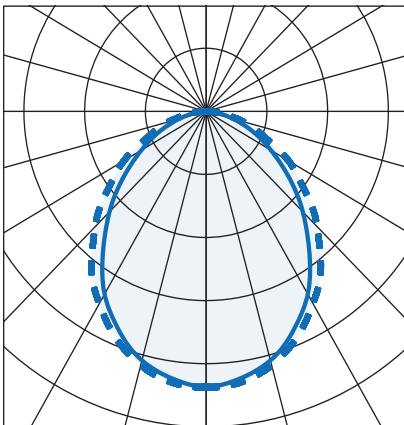

Indoor Lighting

Direct only

Part No.	Lm	W	Lm/W	BLF	Weight	L (mm)
MIL/S/11/OP/1270/4	1265	11	117	413	2.6kg	1130
MIL/S/11/OP/1890/4	1887	15	124	413	2.6kg	1130
MIL/S/11/OP/2500/4	2499	20	126	413	2.6kg	1130
MIL/S/16/OP/2020/4	2020	15	136	416	3.8kg	1690
MIL/S/16/OP/3010/4	3013	22	139	416	3.8kg	1690
MIL/S/16/OP/3990/4	3993	30	138	416	3.8kg	1690
MIL/S/22/OP/2540/4	2543	19	134	417	5.2kg	2250
MIL/S/22/OP/3790/4	3793	28	136	417	5.2kg	2250
MIL/S/22/OP/5020/4	5023	37	136	417	5.2kg	2250

Direct/In-direct

Part No.	Lm	W	Lm/W	Weight	L (mm)
MIL/DI/11/OP/1750/4	1746	14	126	2.9kg	1130
MIL/DI/11/OP/2570/4	2565	20	128	2.9kg	1130
MIL/DI/11/OP/3390/4	3389	27	128	2.9kg	1130
MIL/DI/16/OP/2780/4	2784	21	135	4.2kg	1690
MIL/DI/16/OP/4120/4	4117	30	136	4.2kg	1690
MIL/DI/16/OP/5450/4	5450	40	135	4.2kg	1690
MIL/DI/22/OP/3500/4	3498	28	126	5.8kg	2250
MIL/DI/22/OP/5130/4	5134	40	128	5.8kg	2250
MIL/DI/22/OP/6780/4	6782	53	128	5.8kg	2250

Other lengths and outputs are available on request.

Options

- 4000K supplied as standard /4
- For 3000K suffix /3
- For white RAL 9003 finish suffix /WHI
- For black RAL 9005 finish suffix /BLK
- For grey RAL 9006 finish suffix /GRY
- For DALI dimmable system suffix /DIM
- For Casambi enabled system suffix /CAS
- For wireless DALI suffix /WD
- For 3hr integral emergency suffix /EMR
- For 3hr self-test emergency suffix /ST
- For DALI addressable emergency suffix /EMP
- For wireless DALI addressable emergency /WAE

Accessories

- Suspended / Surface end cap MIL/ECS
- Wire suspension kit (2m) MIL/WIRE
- Wall mounting bracket MIL/WALL
- Coupler MIL/CPLR

- i.e.: Millie, Suspended/Surface,1690mm, opal diffuser, 3013 lumens, 22W, 4000K, black RAL 9005 finish c/w 3 hr emergency = MIL/S/16/OP/3010/4/BLK/EMR