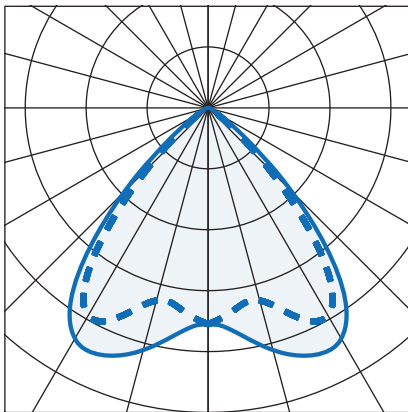

Indoor Lighting

Options

- 4000K supplied as standard
- For 3000K suffix
- For white RAL 9003 finish suffix
- For black RAL 9005 finish suffix
- For grey RAL 9006 finish suffix
- For DALI dimmable system suffix
- For Casambi enabled system suffix
- For wireless DALI suffix
- For 3hr integral emergency suffix
- For 3hr self-test emergency suffix
- For DALI addressable emergency suffix
- For wireless DALI addressable emergency

- /4
- /3
- /WHI
- /BLK
- /GRY
- /DIM
- /CAS
- /WD
- /EMR
- /ST
- /EMP
- /WAE

- i.e.: Millie, Suspended/Surface, 1130mm, 90° optic, 2007 lumens, 14W, 4000K, black RAL 9005 finish, Casambi enabled = MIL/S/11/90/2010/4/BLK/CAS

Direct only

Part No.	Lm	W	Lm/W	BLF	Weight	L (mm)
MIL/S/11/90/1020/4	1021	8	121	427	2.8kg	1130
MIL/S/11/90/2010/4	2007	14	146	427	2.8kg	1130
MIL/S/11/90/2980/4	2975	20	152	427	2.8kg	1130
MIL/S/16/90/1550/4	1553	11	139	430	4.1kg	1690
MIL/S/16/90/3060/4	3056	19	159	430	4.1kg	1690
MIL/S/16/90/4520/4	4520	28	161	430	4.1kg	1690
MIL/S/22/90/2070/4	2071	14	140	431	5.6kg	2250
MIL/S/22/90/4010/4	4014	24	141	431	5.6kg	2250
MIL/S/22/90/5950/4	5950	40	141	431	5.6kg	2250

Direct/In-direct

Part No.	Lm	W	Lm/W	Weight	L (mm)
MIL/DI/11/90/1500/4	1502	12	128	3.1kg	1130
MIL/DI/11/90/2900/4	2896	21	141	3.1kg	1130
MIL/DI/11/90/4280/4	4282	30	142	3.1kg	1130
MIL/DI/16/90/2320/4	2317	17	140	4.4kg	1690
MIL/DI/16/90/4520/4	4516	31	148	4.4kg	1690
MIL/DI/16/90/6640/4	6645	46	145	4.4kg	1690
MIL/DI/22/90/3000/4	3004	23	132	6.2kg	2250
MIL/DI/22/90/5790/4	5792	41	141	6.2kg	2250
MIL/DI/22/90/8560/4	8564	61	141	6.2kg	2250

Other lengths and outputs are available on request.

Accessories

- Suspended / Surface end cap MIL/ECS
- Wire suspension kit (2m) MIL/WIRE
- Wall mounting bracket MIL/WALL
- Coupler MIL/CPLR