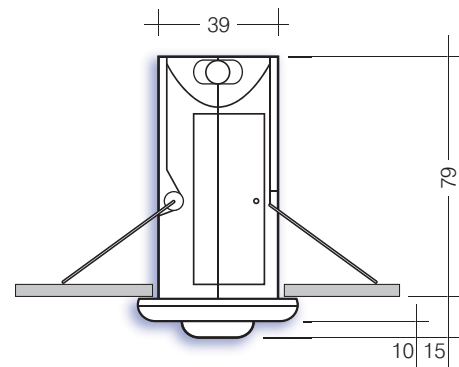

TR2 LED

Emergency Downlight

Innovation.
Collaboration.
Illumination.

Indoor Lighting

Options

For Open Area Optic suffix /OA

For Corridor Area Optic suffix /CO

For Narrow Optic suffix /NA

i.e. TR2/3/NM/DALI/OA

TR2 LED emergency, Non-maintained, DALI addressable c/w Open Area Optic.

Key Features

- IP20 suitable for internal environments
- Impact rating of IK04
- Efficacy of up to 109lm/W
- Nominal life-time of 50,000 h (L90/B10)
- Colour stability with 3 step MacAdam