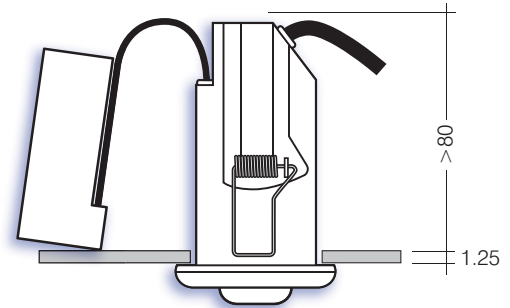

TR2 LED

Emergency Downlight

Innovation.
Collaboration.
Illumination.

Indoor Lighting

Options

For Open Area Optic suffix /OA

For Corridor Area Optic suffix /CO

For Narrow Optic suffix /NA

i.e. TR2/3/NM/DALI/OA

TR2 LED emergency, Non-maintained, DALI addressable c/w Open Area Optic.

Key Features

- IP20 suitable for internal environments
- Impact rating of IK04
- Efficacy of up to 109lm/W
- Nominal life-time of 50,000 h (L90/B10)
- Colour stability with 3 step MacAdam