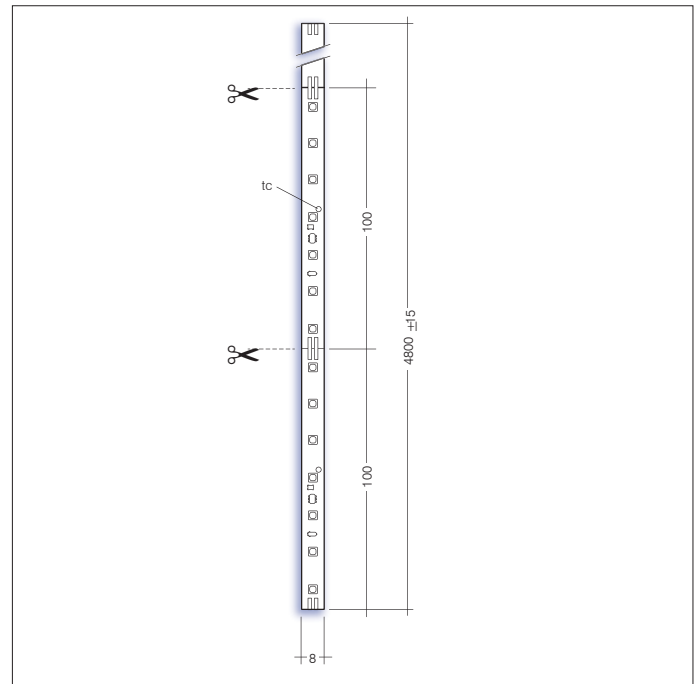

LED Tape

Linear Surface

Innovation.
Collaboration.
Illumination.

Indoor Lighting

Key Features

- IP00 suitable for indoor environments
- Dimmable 24V constant voltage (SELV)
- Efficacy of up to 150lm/W
- Nominal life-time of > 72,000 h (L80/B10)
- Colour stability with 3 step MacAdam
- High colour rendering index CRI > 80/90
- RGBW available

Options

- For length suffix in mm ie 2.4m /2400
- For 2700K suffix /2
- For 3000K suffix /3
- For 4000K suffix /4
- For 6500K suffix /6
- For IP67 suffix /IP67
- For DALI dimmable suffix /DIM

i.e. LDT/12/2400/4/DIM =

Led Tape 2.4m, 1200 lumens per meter, 4000K, DALI Dimmable

Part No.	Lm	W	Lm/W	CRI
LDT/6	600	3.8	146	80
LDT/12	1200	7.4	150	80
LDT/18	1800	11.3	147	80

For more information, please contact Sales@ldl.lighting