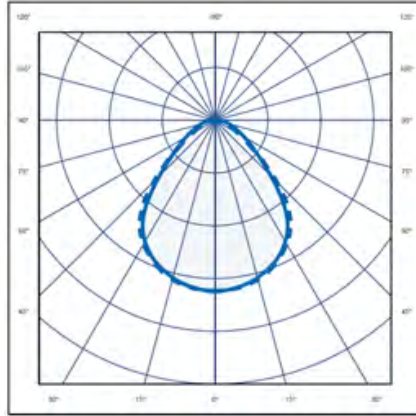

Indoor Lighting

Key features

- TP(a) rated
- IP40 front, IP20 back as standard, IP65 also available
- Impact rating of IK04
- Efficacy of up to 134lm/W
- Nominal life-time of 50,000 h (L80/B10)
- High colour rendering index CRI > 80
- Colour stability with 3 step MacAdam
- Emergency BLF = 330 lm
- LG7 compliant
- UGR < 19
- 1200 x 300 & 1200 x 600 also available

i.e.: Louis 600mm x 600mm Premium Panel, 30w, 3959 lumens, 4000K, DALI dimmable c/w self-test emergency = LOU/66/3959/4/TPA/DIM/ST

Part No.	W	Lm	Lm/W
LOU/66/2820/4/TPA	21	2820	134
LOU/66/3371/4/TPA	25	3371	132
LOU/66/3959/4/TPA	30	3959	130
LOU/66/4510/4/TPA	35	4510	128
LOU/66/4792/4/TPA	39	4792	121