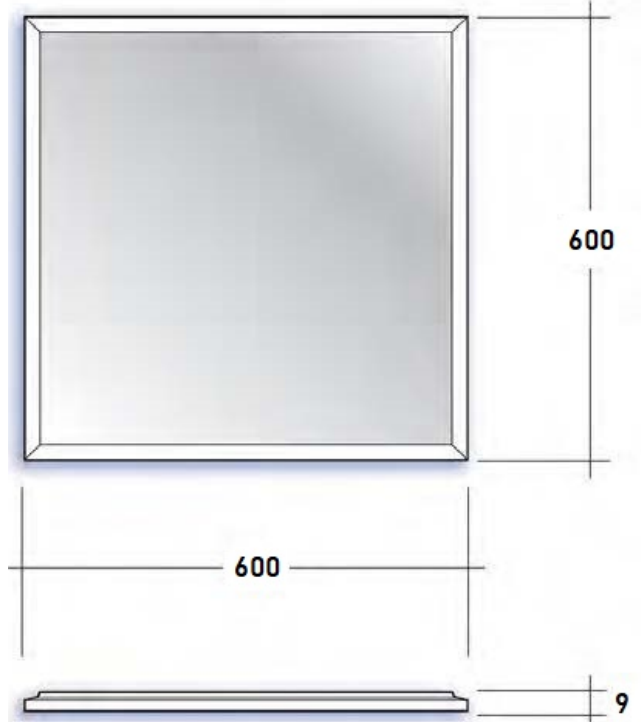

Indoor Lighting

Key features

- TP(a) rated
- IP40 front, IP20 back as standard, IP65 also available
- Impact rating of IK04
- Efficacy of up to 134lm/W
- Nominal life-time of 50,000 h (L80/B10)
- High colour rendering index CRI > 80
- Colour stability with 3 step MacAdam
- Emergency BLF = 330 lm
- LG7 compliant
- UGR < 19
- 1200 x 300 & 1200 x 600 also available

i.e.: Louis 600mm x 600mm Premium Panel, 30w, 3959 lumens, 4000K, DALI dimmable c/w self-test emergency = LOU/66/3959/4/TPA/DIM/ST

Part No.	W	Lm	Lm/W
LOU/66/2820/4/TPA	21	2820	134
LOU/66/3371/4/TPA	25	3371	132
LOU/66/3959/4/TPA	30	3959	130
LOU/66/4510/4/TPA	35	4510	128
LOU/66/4792/4/TPA	39	4792	121