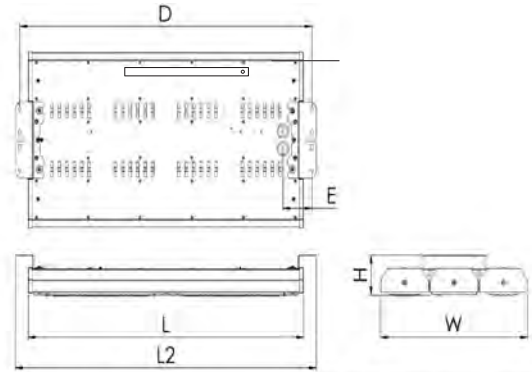

Trent Sport

LED Hi Bay

Innovation.
Collaboration.
Illumination.

Indoor Lighting

L, mm	W, mm	H, mm	L2, mm	D, mm	E, mm
435	345	78	495	475	62
645			705	685	68
945			1005	985	

Overview

An versatile industrial LED hi-bay luminaire with a modern construction and high impact resistance.

Impact rating of IK10

IP65 suitable for external environments

Optics: 40°, 60°, 75°, 120°, 30x70° light beam, silicone rubber sealing, impact resistance

Options

For 3000K optic suffix /3

For 4000K optic suffix /4

For emergency suffix /EMR

For self-test suffix /ST

For addressable Emergency suffix /EMP

i.e. **TRE/2/25400/4/60 =**

Trent Sport Hi Bay 645mm Length, 25363lm, 149W,

4000K c/w 60deg Optics fitted

Part No.	W	Lm	Lm/W	Weight
TRE/SP/1/6450	41	6454	157	2.8kg
TRE/SP/1/7330	47	7326	156	2.8kg
TRE/SP/1/9040	59	9039	153	2.8kg
TRE/SP/1/10660	70	10659	152	2.8kg
TRE/SP/1/12290	83	12291	148	2.8kg
TRE/SP/2/14650	91	14652	161	4.3kg
TRE/SP/2/17990	115	17985	156	4.3kg
TRE/SP/2/21320	139	21317	153	4.3kg
TRE/SP/2/24460	163	24456	150	4.3kg
TRE/SP/3/26840	171	26839	157	6.5kg
TRE/SP/3/31810	207	31811	154	6.5kg
TRE/SP/3/36490	244	36493	150	6.5kg

For more information, please contact Sales@ldl.lighting

High Rack 30°x 70°

Narrow 40°

Medium 60°

Wide 75°

Extra-Wide 120°