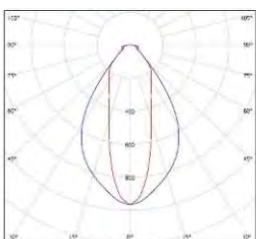

High Rack 30°x 70°