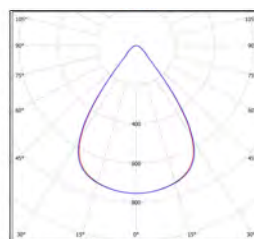

For more information, please contact Sales@ldl.lighting

High Rack 30°x 70°

Narrow 40°

Medium 60°

Wide 75°

Extra-Wide 120°