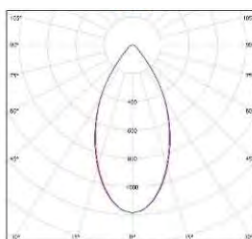

For more information, please contact Sales@ldl.lighting

High Rack 30°x 70°

Narrow 40°

Medium 60°

Wide 75°

Extra-Wide 120°