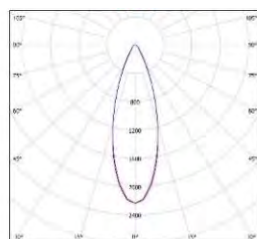

Trent Sport

LED Hi Bay

Innovation.
Collaboration.
Illumination.

Indoor Lighting

L, mm	W, mm	H, mm	L2, mm	D, mm	E, mm
435	345	78	495	475	62
645			705	685	68
945			1005	985	

Overview

An versatile industrial LED hi-bay luminaire with a modern construction and high impact resistance.

Impact rating of IK10

IP65 suitable for external environments

Optics: 40°, 60°, 75°, 120°, 30x70° light beam, silicone rubber sealing, impact resistance

Options

For 3000K optic suffix /3

For 4000K optic suffix /4

For 40deg optic suffix /40

For 60deg optic suffix /60

For 75deg optic suffix /75

For 120deg optic suffix /120

For High Rack 30x70deg optic suffix /HR

For DALI dimmable suffix /DIM

For casambi enabled suffix /CAS

For emergency suffix /EMR

For self-test suffix /ST

For addressable Emergency suffix /EMP

i.e. **TRE/2/25400/4/60 =**

Trent Sport Hi Bay 645mm Length, 25363lm, 149W,

4000K c/w 60deg Optics fitted

Part No.	W	Lm	Lm/W	Weight
TRE/SP/1/6450	41	6454	157	2.8kg
TRE/SP/1/7330	47	7326	156	2.8kg
TRE/SP/1/9040	59	9039	153	2.8kg
TRE/SP/1/10660	70	10659	152	2.8kg
TRE/SP/1/12290	83	12291	148	2.8kg
TRE/SP/2/14650	91	14652	161	4.3kg
TRE/SP/2/17990	115	17985	156	4.3kg
TRE/SP/2/21320	139	21317	153	4.3kg
TRE/SP/2/24460	163	24456	150	4.3kg
TRE/SP/3/26840	171	26839	157	6.5kg
TRE/SP/3/31810	207	31811	154	6.5kg
TRE/SP/3/36490	244	36493	150	6.5kg

For more information, please contact Sales@ldl.lighting

High Rack 30°x 70°

Narrow 40°

Medium 60°

Wide 75°

Extra-Wide 120°