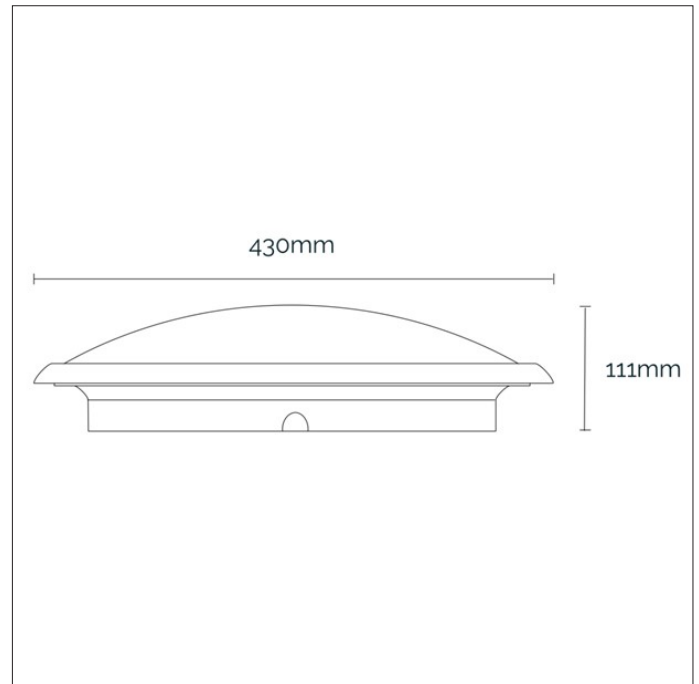

Indoor Lighting

Key features

- IP20 suitable for internal environments
- Impact rating of IK06
- TP(a) fire rated
- CRI >80
- Efficacy of up to 142lm/W
- Nominal life-time of >72,000 hr (L80/B10)
- Colour stability with 3 step MacAdam
- High colour rendering index CRI > 80
- Emergency BLF = 420 lm