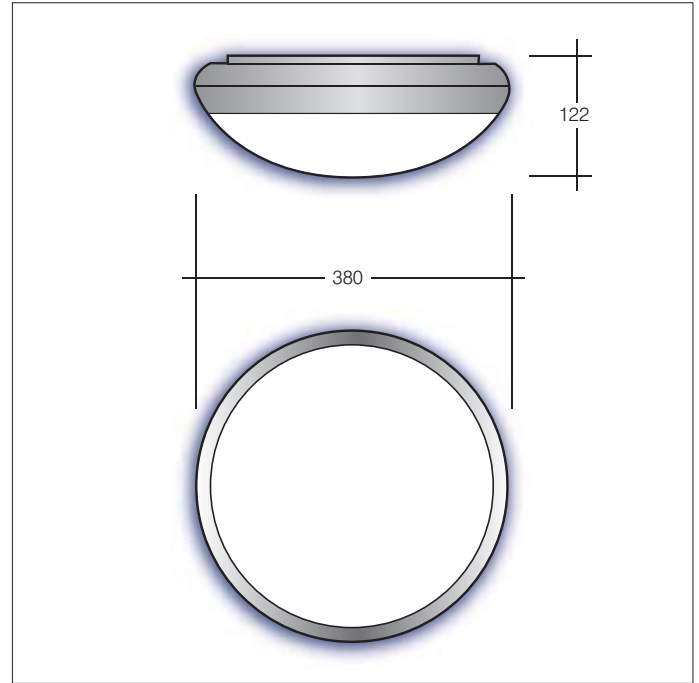

Indoor Lighting

Key features

- IP65 suitable for external/wet environments
- Impact rating of IK10
- Efficacy of up to 132lm/W
- Nominal life-time of 81,000h (L80/B10)
- Colour stability with 3 step MacAdam
- High colour rendering index CRI > 80
- Emergency BLF = 377 lumens

Options

- For chrome bezel option suffix: /CH
- For brass bezel option suffix: /BR
- For satin silver bezel option suffix: /SS
- For halo effect option suffix: /HA
- For DALI dimmable suffix: /DIM
- For switch dimmable suffix: /SDIM
- For Casambi enabled suffix: /CAS
- For wireless DALI dimmable suffix: /WD
- For 3hr self-contained emergency suffix: /EMR
- For 3hr self-test emergency suffix: /ST
- For DALI addressable emergency suffix: /EMP
- For wireless DALI addressable emergency suffix: /WAE

Lola is supplied with White Bezel as standard

i.e.: Lola bulkhead, 21W, 2616lm, 4000K, white bezel,
Casambi enabled = **LOL/2620/4/CAS**

Part No.	Lm	W	Lm/W	CCT	Sensor option	Weight
LOL/1750/3	1751	14	125	3000K	N	1.7kg
LOL/1850/4	1845	14	132	4000K	N	1.7kg
LOL/2480/3	2481	21	120	3000K	N	1.7kg
LOL/2620/4	2616	21	127	4000K	N	1.7kg
LOL/2230/3	2231	18	123	3000K	Y	1.9kg
LOL/2330/4	2326	18	128	4000K	Y	1.9kg
LOL/2940/3	2945	25	118	3000K	Y	1.9kg
LOL/3080/4	3080	25	123	4000K	Y	1.9kg