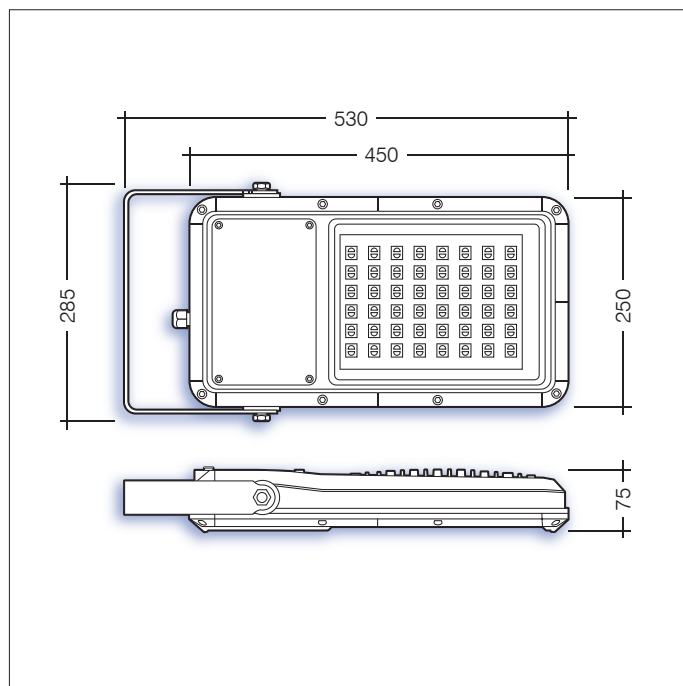

### Key Features

- IP66 suitable for external environments
- Impact rating of IK10
- Efficacy of up to 119lm/W
- Nominal life-time of 102,000 h (L90/B10)
- Various optics available

### L8 Forward Flood Lens

Part No.	Lm	W	CRI	Surge Protection
NOV/L8/9000/4	9026	76	70	10kV
NOV/L8/12100/4	12101	102	70	10kV
NOV/L8/15400/4	15439	165	70	10kV

### L2 Wide Flood Lens

Part No.	Lm	W	CRI	Surge Protection
NOV/L2/8000/4	7984	76	70	10V
NOV/L2/10700/4	10731	102	70	10kV
NOV/L2/13200/4	13156	165	70	10kV

For more information, please contact [Sales@ldl.lighting](mailto:Sales@ldl.lighting)