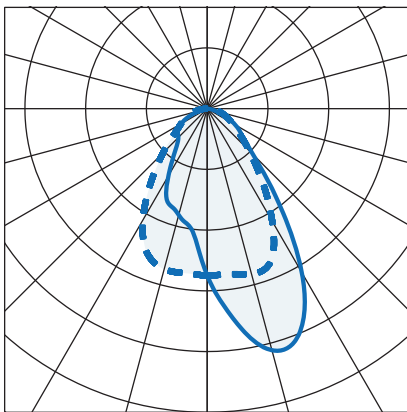

Indoor Lighting

Direct only					
Part No.	Lm	W	Lm/W	Weight	L (mm)
MIL/R/11/AS/1420/4	1424	11	132	2.6kg	1130
MIL/R/11/AS/2160/4	2156	15	142	2.6kg	1130
MIL/R/11/AS/2830/4	2827	20	142	2.6kg	1130
MIL/R/16/AS/2140/4	2145	15	144	3.8kg	1690
MIL/R/16/AS/3260/4	3260	22	151	3.8kg	1690
MIL/R/16/AS/4410/4	4411	29	154	3.8kg	1690
MIL/R/22/AS/2850/4	2848	19	150	5.1kg	2250
MIL/R/22/AS/4310/4	4312	28	155	5.1kg	2250
MIL/R/22/AS/5650/4	5654	37	153	5.1kg	2250

Other lengths and outputs are available on request.

Options

- 4000K supplied as standard /4
- For 3000K suffix /3
- For white RAL 9003 finish suffix /WHI
- For black RAL 9005 finish suffix /BLK
- For grey RAL 9006 finish suffix /GRY
- For DALI dimmable system suffix /DIM
- For Casambi enabled system suffix /CAS
- For wireless DALI suffix /WD
- For 3hr integral emergency suffix /EMR
- For 3hr self-test emergency suffix /ST
- For DALI addressable emergency suffix /EMP
- For wireless DALI addressable emergency /WAE

i.e.: Millie, Recessed, 1130mm, asymmetric optic, 2827 lumens, 20W, 4000K, grey RAL 9006 finish, DALI dimmable = MIL/R/11/AS/2830/4/GRY/DIM

Accessories

- Recessed end cap MIL/ECR
- Recessing bracket MIL/R/BRKT
- Coupler MIL/CPLR