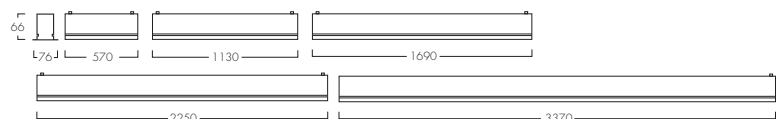

Fitting Lengths (mm)