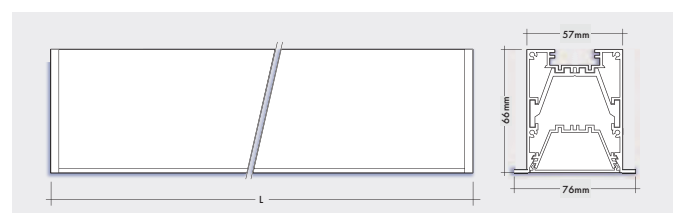

Fitting Lengths (mm)