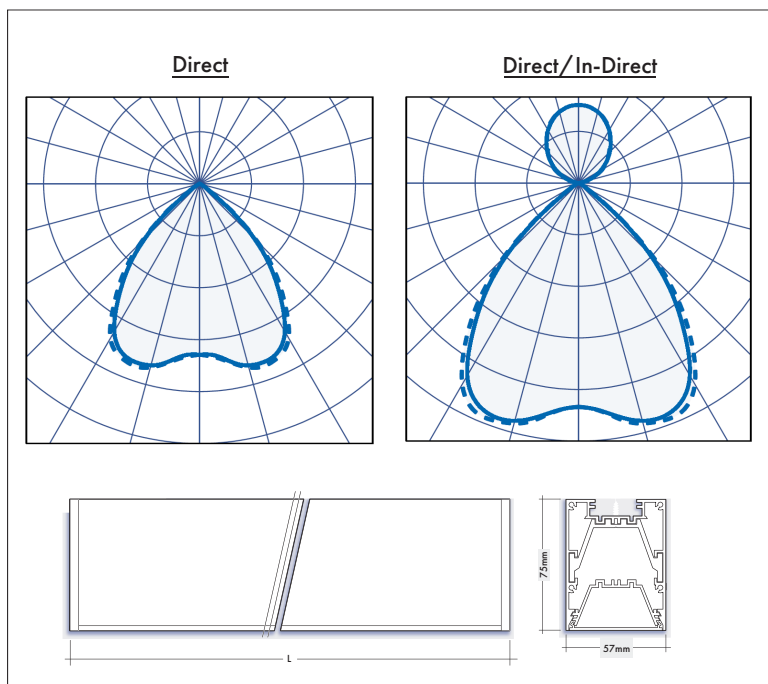

Millie Modular

Modular Optics

Innovation.
Collaboration.
Illumination.

Indoor Lighting

Options

- 4000K supplied as standard /4
- For 3000K suffix /3
- For white RAL 9003 finish suffix /WHI
- For black RAL 9005 finish suffix /BLK
- For grey RAL 9006 finish suffix /GRY
- For DALI dimmable system suffix /DIM
- For Casambi enabled system suffix /CAS
- For wireless DALI suffix /WD
- For 3hr integral emergency suffix /EMR
- For 3hr self-test emergency suffix /ST
- For DALI addressable emergency suffix /EMP
- For wireless DALI addressable emergency /WAE
- For Direct/In-Direct optic /DI

i.e.: Millie, Surface/Suspended, 1680mm, modular optics, 4296 lumens, 31W, 4000K, black RAL 9005 finish, DALI dimmable = **MIL/S/16/MOD/4300/4/BLK/DIM**

Accessories

- Suspended / Surface end cap MIL/ECS
- Wire suspension kit (2m) MIL/WIRE
- Wall mounting bracket MIL/WALL
- Coupler MIL/CPLR

Fitting Lengths (mm)

Part No.

Lm

W

Lm/W

MIL/S/11/MOD/2326/4	2330	18	129
MIL/S/11/MOD/2860/4	2864	22	130
MIL/S/14/MOD/2910/4	2908	22	132
MIL/S/14/MOD/3580/4	3580	26	138
MIL/S/16/MOD/3490/4	3489	25	140
MIL/S/16/MOD/4300/4	4296	31	139