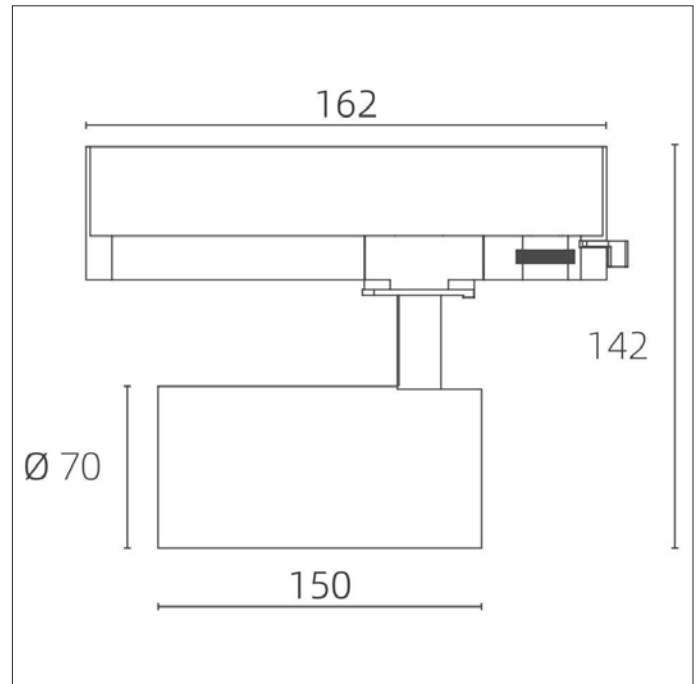

Indoor Lighting

Key features

- Track mounted spotlight
- IP20 suitable for internal environments
- Impact rating of IK02
- Efficacy of up to 123lm/W
- Nominal life-time of 50,000 h (L80/B10)
- Colour stability with 3 step MacAdam

Options

- For 15° reflector suffix: /15D
- For 24° reflector suffix: /24D
- For 36° reflector suffix: /36D
- For 45° reflector suffix: /45D
- For black finish suffix: /BLK
- For white finish suffix: /WHI
- For DALI dimmable suffix: /DIM
- For Casambi enabled suffix: /CAS
- For Surface mounted: /SURF

i.e.: Leila Large Trackspot, 18W, 2268lm, 4000K, 36° reflector, black finish, Casambi enabled =

LEI/L/2268/4/36D/BLK/CAS

CRI 80 as standard, CRI 90 available on request.

For more information, please contact Sales@ldl.lighting

Part No. (3000K)	Lm	W	Lm/W
LEI/L/2089/15D/3	2089	18	116
LEI/L/3793/15D/3	3793	40	94
LEI/L/2133/24D/3	2133	18	118
LEI/L/3874/24D/3	3874	40	96
LEI/L/2177/36D/3	2177	18	120
LEI/L/3956/36D/3	3956	40	98
LEI/L/2121/45D/3	2121	18	117
LEI/L/3853/45D/3	3853	40	96
Part No. (4000K)	Lm	W	Lm/W
LEI/L/2176/15D/4	2176	18	118
LEI/L/3952/15D/4	3952	40	97
LEI/L/2222/24D/4	2222	18	121
LEI/L/4036/24D/4	4036	40	99
LEI/L/2268/36D/4	2268	18	123
LEI/L/4121/36D/4	4121	40	101
LEI/L/2210/45D/4	2210	18	120
LEI/L/4014/45D/4	4014	40	99