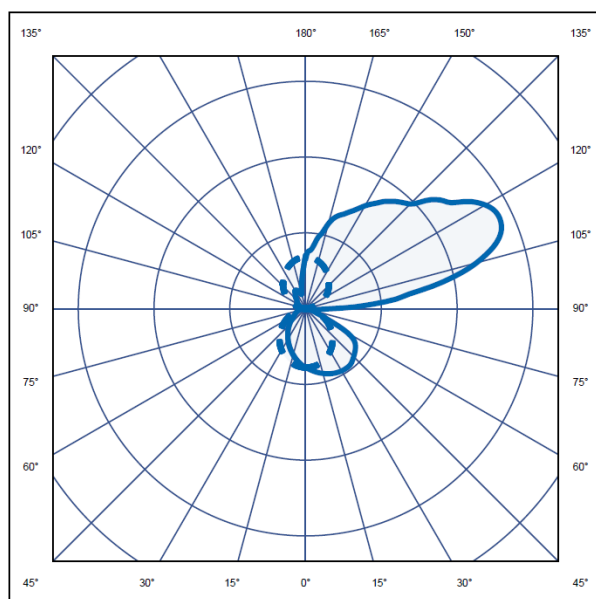

i.e. Corey, 38W, 5498lm, 4000K, white, 3hr Self Test Emergency
= **CORE/5498/4/WHI/ST**

Part No.	W	Lm	Lm / W	L
CORE/4246/4	29	4246	146	600
CORE/4889/4	34	4889	143	600
CORE/5498/4	38	5498	141	600
CORE/6368/4	42	6368	149	900
CORE/7343/4	50	7343	147	900
CORE/8247/4	57	8247	144	900

For more information, please contact Sales@ldl.lighting

Key features

- IP54 suitable for internal environments
- Impact rating of IK10
- Efficacy of up to 164lm/W
- Nominal life-time of 100,000 h (L80/B10)
- Colour stability with 3 step MacAdam
- High colour rendering index CRI > 80