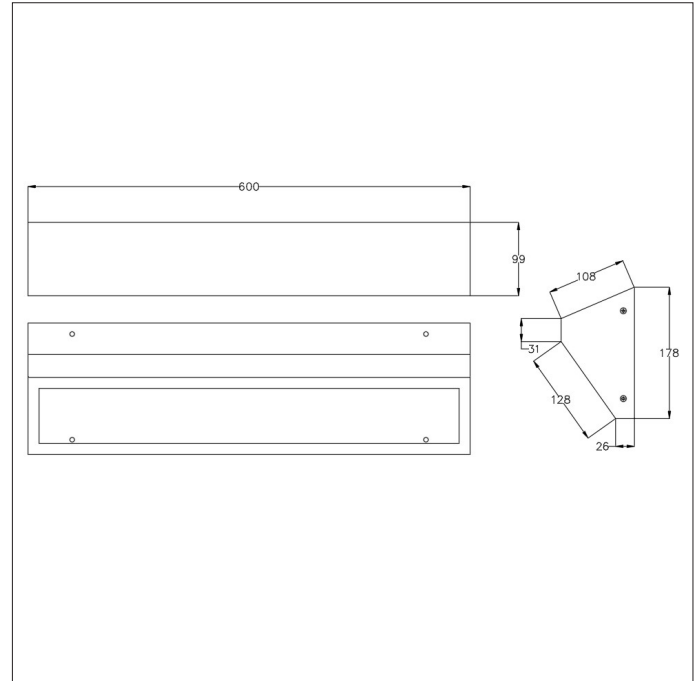

Indoor Lighting