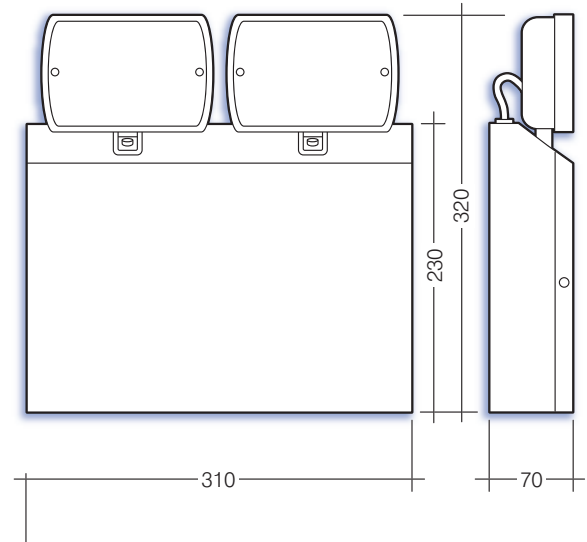

Emergency

Overview

The TS Eco, a high output LED twinspot providing a long lasting solution to emergency lighting in high and large internal areas.

Key Features

- Independantly adjustable 10W heads
- 3 Hour emergency output
- Multiple mounting orientations
- IP20 suitable for internal environments
- Low power consumption 16.5W
- High LED output heads 1093 lm (total)