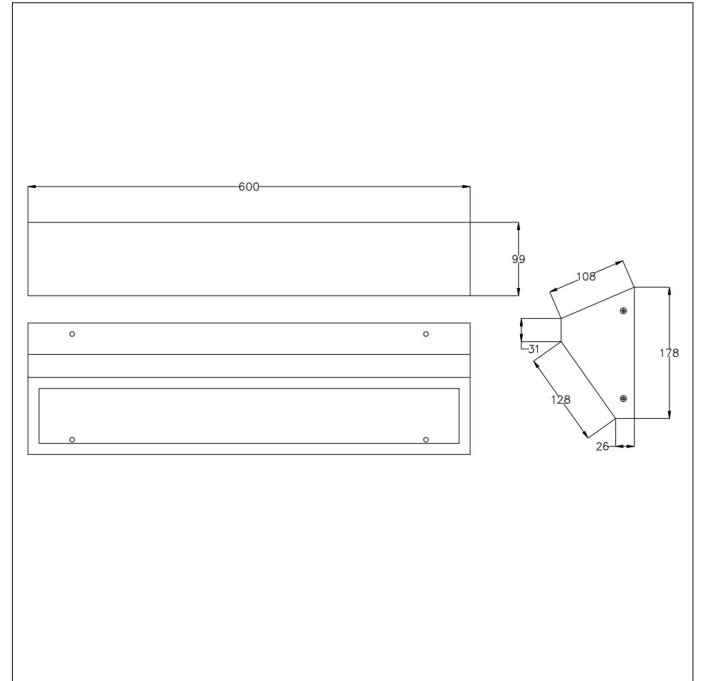

Indoor Lighting