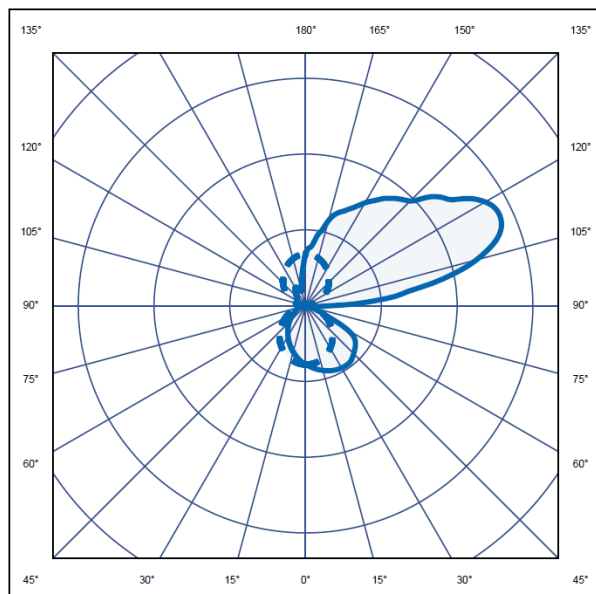

i.e. Corey, 38W, 5498lm, 4000K, white, 3hr Self Test Emergency
= **CORE/5498/4/WHI/ST**

Part No.	W	Lm	Lm / W	L
CORE/4246/4	29	4246	146	600
CORE/4889/4	34	4889	143	600
CORE/5498/4	38	5498	141	600
CORE/6368/4	42	6368	149	900
CORE/7343/4	50	7343	147	900
CORE/8247/4	57	8247	144	900

For more information, please contact Sales@ldl.lighting

Key features

- IP54 suitable for internal environments
- Impact rating of IK10
- Efficacy of up to 164lm/W
- Nominal life-time of >50,000 h (L90/B10)
- Colour stability with 3 step MacAdam
- High colour rendering index CRI > 80