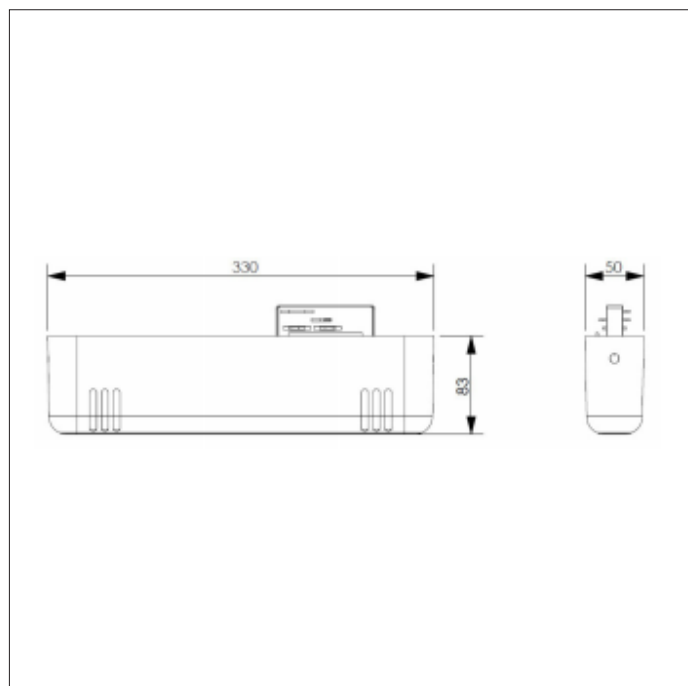

EM Track

Emergency Track Luminaire

Innovation.
Collaboration.
Illumination.

Indoor Lighting

Key features

- Lockable track mounted emergency LED
- Available in RAL9005 (black)
- Available in RAL9016 (white)
- Available as Standard or DALI Self-Test
- Powered by Long Life LiFePO4 Batteries
- 209 lumens output
- Suitable for Global Track Systems
- Suitable for Eutrac Systems
- Suitable for Stucchi Systems
- DALI Track Adaptor to be Free Issued
- Ingress Protection of IP20

Options

- For black finish suffix: /**BLK**
- For white finish suffix: /**WHI**

i.e.: EMTRACK, 2.9W, 180lm, white finish, DALI addressable =
EMTRACK/DALI/WHI

Part No.	Lm	W	Type	Weight
EMTRACK/NM	209	2.0	Non maintained	1.4kg
EMTRACK/DALI	180	2.2	DALI addressable	1.4kg