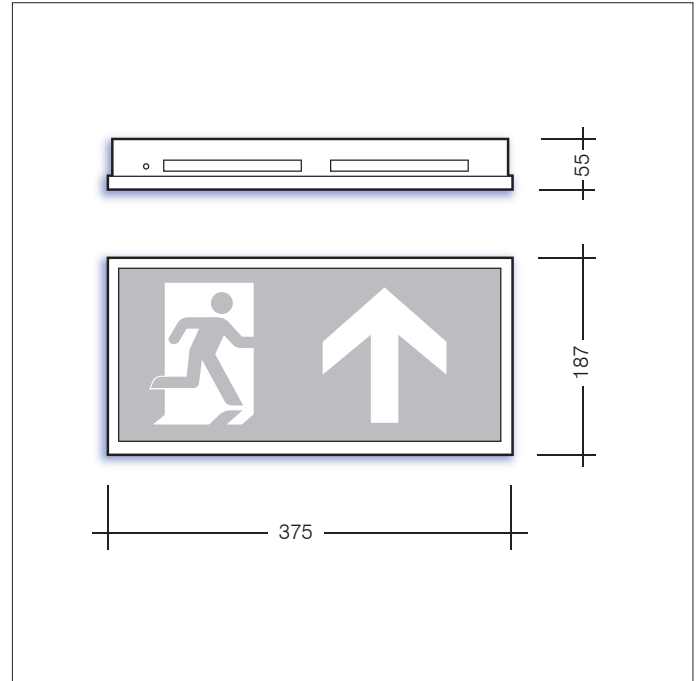

Emergency

Key features

- IP20 suitable for internal environments
- Impact rating of IK06
- Efficacy of up to 100lm/W
- Nominal lifetime of 100,000 hours (L80,B10)
- Emergency BLF = 150 lm
- Battery: 1 x 3.6V 1.5Ah NiCd
- Light source: 16 x 4500K LEDs (CRI>80)
- Weight: 1.1 kg
- Viewing distance of 34m

Options

- For self test emergency suffix **/ST**
- For EM Pro option suffix **/EMP**

Part No.

Description

EX/LED/NM	Non-maintained Exit Sign supplied with a choice of Exit legends
EX/LED/M	Maintained Exit Sign supplied with a choice of Exit legends
EX/LED/240	240V Exit Sign supplied with a choice of Exit legends
EX/LGD	Exit legend with Arrow Down
EX/LGL	Exit legend with Arrow Left
EX/LGR	Exit legend with Arrow Right
EX/LGU	Exit legend with Arrow Up