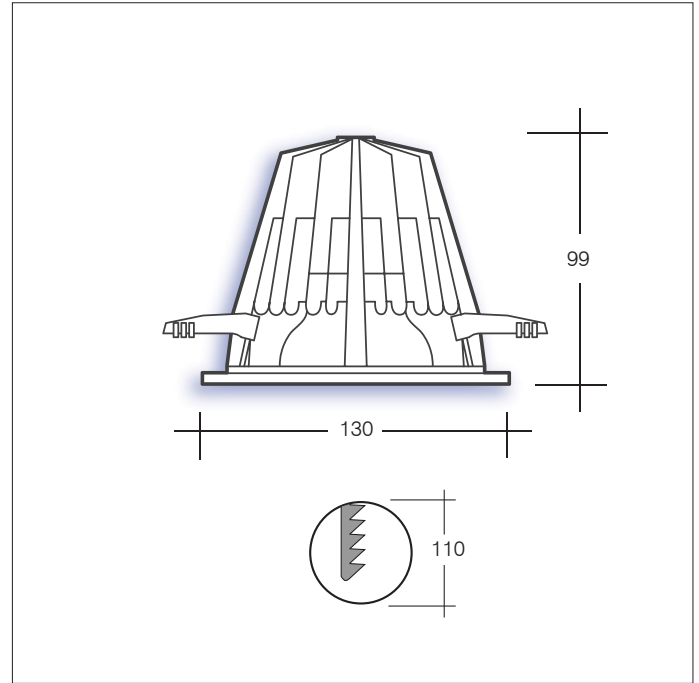

### Overview

The Juna range of downlighters incorporates the latest in LED technology, is fitted with a passive cast heatsink and has a range of accessories to accompany it.

A choice of four lumen outputs, 3000K or 4000K and with a ceiling cut out of just Ø110mm means the Juna downlighter is perfect for all applications.