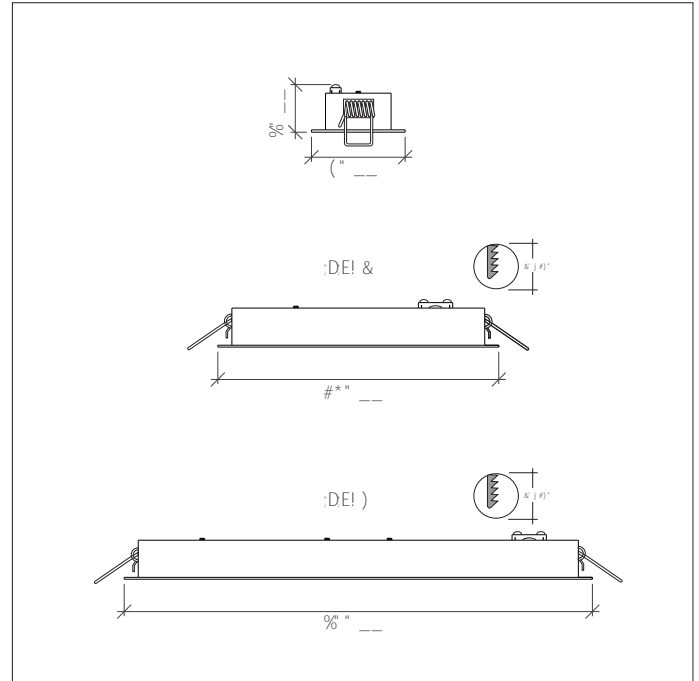

### Key features

- IP20 suitable for internal environments
- Impact rating of IK07
- Material: PC white and black
- Efficacy of up to 137lm/W
- CRI >80 as standard, CRI >90 available
- Tunable white option
- Nominal life-time of 50,000 h (L90/B10)
- Colour stability with 3 step MacAdam
- Optical efficiency up to 92%
- Light emission angle 65° and 90° for high uniformity
- Optics with constant light colour over beam angle (CLC)
- UGR Optimized optics with grid

### 65° optic

### 90° optic