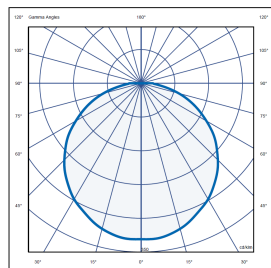

Samson Circular

Aluminium Cast Base Bulkhead

Innovation.
Collaboration.
Illumination.

Indoor Lighting

Key features

- IP65 suitable for external environments
- Impact rating of IK10
- Efficacy of up to 133lm/W
- Nominal life-time of 81,000 h (L80/B10)
- Colour stability with 3 step MacAdam
- High colour rendering index CRI > 80
- Emergency BLF = 358 lm
- Suitable for side conduit entry
- Black or white aluminium base available
- Fitted with a hinged gear tray