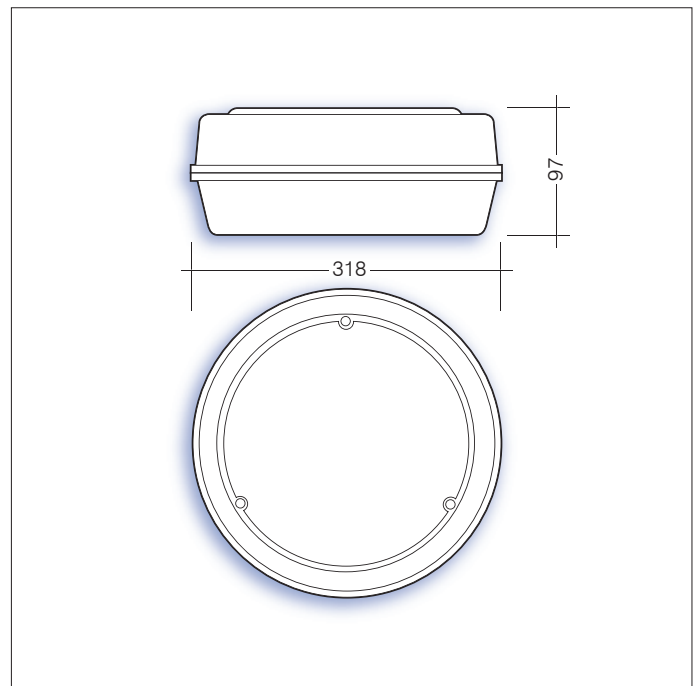

Samson Circular

Aluminium Cast Base Bulkhead

Innovation.
Collaboration.
Illumination.

Indoor Lighting

Key features

- IP65 suitable for external environments
- Impact rating of IK10
- Efficacy of up to 133lm/W
- Nominal life-time of 81,000 h (L80/B10)
- Colour stability with 3 step MacAdam
- High colour rendering index CRI > 80
- Emergency BLF = 358 lm
- Suitable for side conduit entry
- Black or white aluminium base available
- Fitted with a hinged gear tray

i.e. SAM/2820/4/C/W/F3/ST =

Samson bulkhead, 2823 lm, 22W, 4000K, circular, white c/w sensor, corridor function & self-test

Part No.	W	Lm	Lm/W	CCT	Sensor
SAM/1800/3/C	14	1801	129	3000K	N
SAM/1900/4/C	14	1900	136	4000K	N
SAM/2550/3/C	21	2549	124	3000K	N
SAM/2690/4/C	21	2694	131	4000K	N
SAM/1210/3/C	11	1212	113	3000K	Y
SAM/1280/4/C	11	1282	120	4000K	Y
SAM/1720/3/C	15	1722	115	3000K	Y
SAM/1820/4/C	15	1822	122	4000K	Y
SAM/2320/3/C	18	2317	128	3000K	Y
SAM/2420/4/C	18	2419	133	4000K	Y
SAM/2700/4/C	22	2705	126	3000K	Y
SAM/2820/4/C	22	2823	131	4000K	Y
SAM/3070/4/C	25	3066	123	3000K	Y
SAM/3200/4/C	25	3196	128	4000K	Y