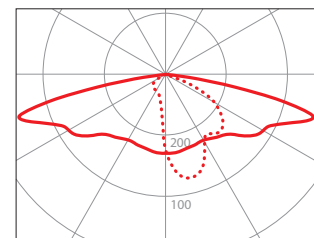

L6 Wide Pathway

Part No.	Lm	W	Lm/W
LUN/L6/1200/74	1205	13	87
LUN/L6/2000/74	2199	18	122
LUN/L6/3000/74	3120	26	120
LUN/L6/4000/74	4101	35	117