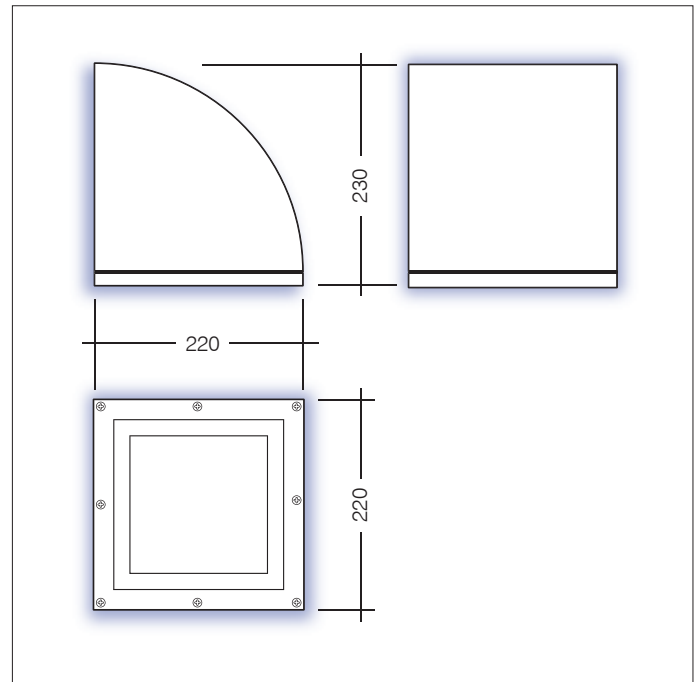

Outdoor Lighting

Key features

- IP65 suitable for external environments
- Impact rating of IK08
- Efficacy of up to 124lm/W
- Nominal life-time of 50,000 h (L90/B10)
- Emergency BLF = 276lm

Options

For Emergency suffix /EMR

L6 Wide Pathway

Part No.	Lm	W	Lm/W
LUN/L6/1200/74	1205	13	87
LUN/L6/2000/74	2199	18	122
LUN/L6/3000/74	3120	26	120
LUN/L6/4000/74	4101	35	117

For more information, please contact Sales@ldl.lighting