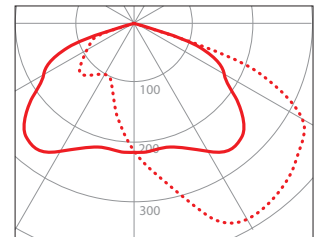

L4 Flood Lens

Part No.	Lm	W	Lm/W
LUN/L4/1300/74	1307	13	94
LUN/L4/2000/74	2199	18	122
LUN/L4/3000/74	3120	26	120
LUN/L4/4000/74	4101	36	114