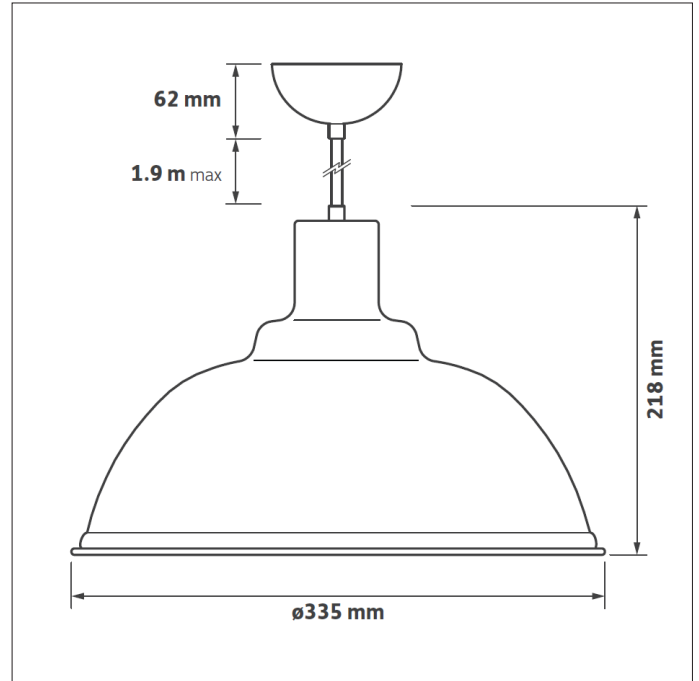

Indoor Lighting

Options

- For grey finish suffix: /GRY
- For red finish suffix: /RED
- For black finish suffix: /BLK
- For Casambi enabled suffix: /CAS

i.e. Zelda Pendant, 8W, 620lm, 2700K, black finish
=ZEL/620/27/BLK

Part No.	Lm	W	Lm/W	CCT
ZEL/370/27	370	6	61	2700K
ZEL/620/27	620	8	77	2700K

For more information, please contact Sales@ldl.lighting