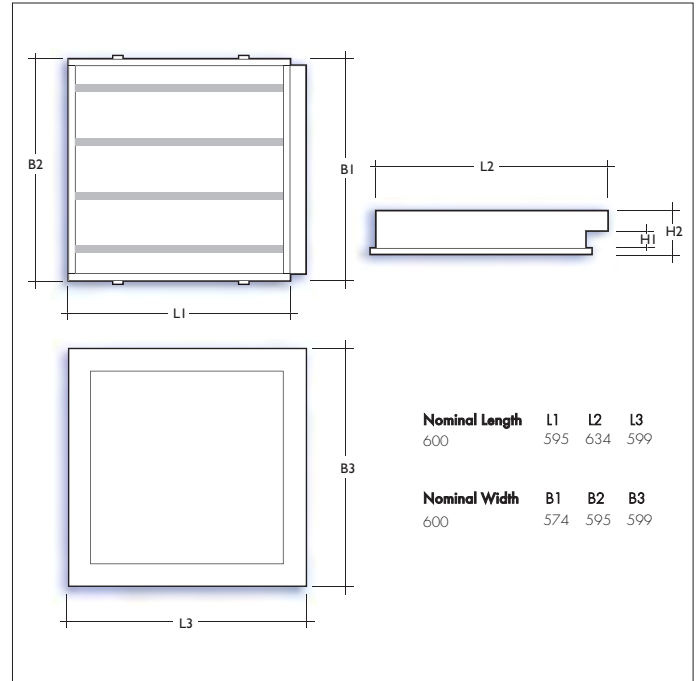

### Indoor Lighting

Concealed fix options are also available for various ceiling types on request

i.e. **ISA/OP/4828/4/ST=**  
Isaac 600x600, 4828 Lumens, 36W, Opal Diffuser c/w Self-test Emergency.

| Part No.    | Lm   | W  | Lm/W |
|-------------|------|----|------|
| ISA/OP/2952 | 2952 | 21 | 139  |
| ISA/OP/3924 | 3924 | 28 | 137  |
| ISA/OP/4828 | 4828 | 36 | 134  |
| ISA/OP/5753 | 5753 | 43 | 132  |
| ISA/MP/2792 | 2792 | 21 | 131  |
| ISA/MP/3712 | 3712 | 28 | 130  |
| ISA/MP/4567 | 4567 | 36 | 127  |
| ISA/MP/5442 | 5442 | 43 | 125  |