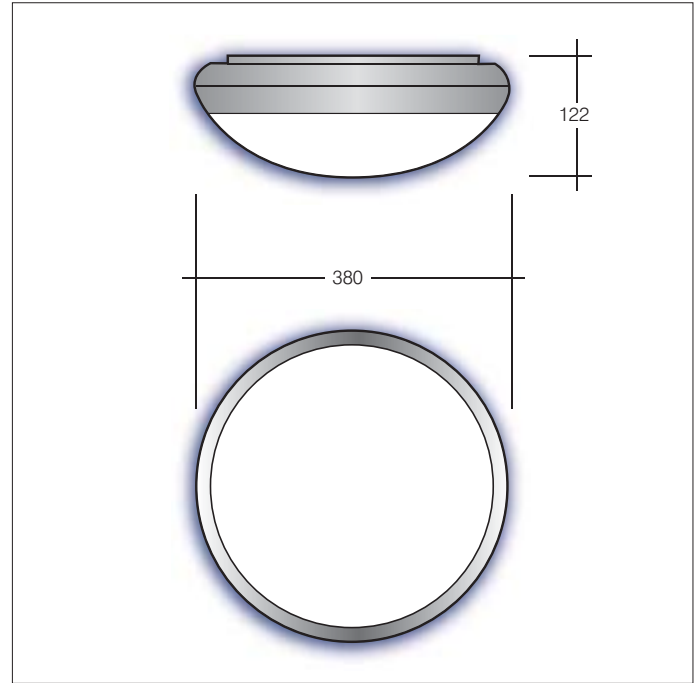

Indoor Lighting

Key features

- IP65 suitable for external/wet environments
- Impact rating of IK10
- Efficacy of up to 132lm/W
- Nominal life-time of 100,000h (L80/B50) - 75,000h (L80/B10)
- Colour stability with 3 step MacAdam
- High colour rendering index CRI > 80
- Emergency BLF = 377 lumens

Options

- For chrome bezel option suffix: /CH
- For brass bezel option suffix: /BR
- For satin silver bezel option suffix: /SS
- For halo effect option suffix: /HA
- For DALI dimmable suffix: /DIM
- For switch dimmable suffix: /SDIM
- For Casambi enabled suffix: /CAS
- For wireless DALI dimmable suffix: /WD
- For 3hr self-contained emergency suffix: /EMR
- For 3hr self-test emergency suffix: /ST
- For DALI addressable emergency suffix: /EMP
- For wireless DALI addressable emergency suffix: /WAE

Lola is supplied with White Bezel as standard

i.e.: Lola bulkhead, 21W, 2616lm, 4000K, white bezel,
Casambi enabled = **LOL/2620/4/CAS**

Part No.	Lm	W	Lm/W	CCT	Sensor option	Weight
LOL/1750/3	1751	14	125	3000K	N	1.7kg
LOL/1850/4	1845	14	132	4000K	N	1.7kg
LOL/2480/3	2481	21	120	3000K	N	1.7kg
LOL/2620/4	2616	21	127	4000K	N	1.7kg
LOL/2230/3	2231	18	123	3000K	Y	1.9kg
LOL/2330/4	2326	18	128	4000K	Y	1.9kg
LOL/2940/3	2945	25	118	3000K	Y	1.9kg
LOL/3080/4	3080	25	123	4000K	Y	1.9kg