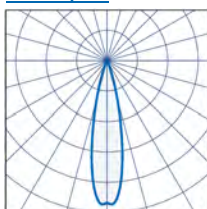

Options

- For black finish suffix: /BLK
- For white finish suffix: /WHI
- For DALI dimmable suffix: /DIM
- For Casambi enabled suffix: /CAS
- For Surface mounted: /SURF

i.e.: RITA/M/1496/4/50D/BLK/CAS = Rita Medium, 1496lm, 4000K, 50D reflector, Black, Casambi

CRI 80 as standard, CRI 90 available on request.

Part No. (3000K)	Lm	W	Lm/W
RIT/M/1368/20D/4	1368	11	124
RIT/M/2244/20D/4	2244	19	118
RIT/M/2963/20D/4	2963	27	109
RIT/M/1436/50D/4	1436	11	130
RIT/M/2352/50D/4	2352	19	123
RIT/M/3106/50D/4	3106	27	115
Part No. (4000K)	Lm	W	Lm/W
RIT/M/1426/20D/4	1426	11	129
RIT/M/2338/20D/4	2338	19	123
RIT/M/3087/20D/4	3087	27	114
RIT/M/1496/50D/4	1496	11	136
RIT/M/2450/50D/4	2450	19	128
RIT/M/3236/50D/4	3236	27	119

For more information, please contact Sales@ldl.lighting

20° Optic: