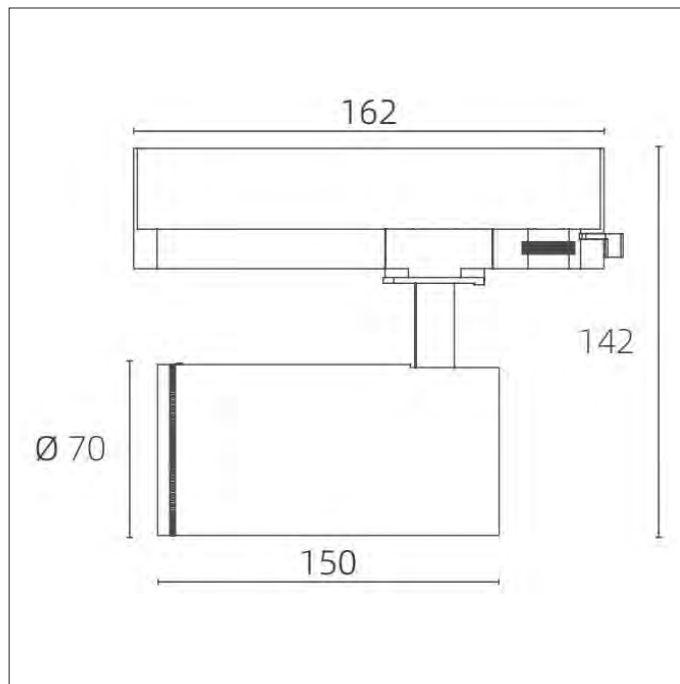

For more information, please contact Sales@ldl.lighting

20° Optic:

35° Optic:

50° Optic:

Rita Medium

Spotlight

Innovation.
Collaboration.
Illumination.

Indoor Lighting