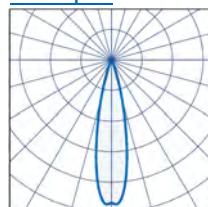

Options

- For black finish suffix: /BLK
- For white finish suffix: /WHI
- For DALI dimmable suffix: /DIM
- For Casambi enabled suffix: /CAS
- For Surface mounted: /SURF

i.e.: RITA/S/1349/4/50D/BLK/CAS = Rita Small, 1349lm, 4000K, 50D reflector, Black, Casambi

CRI 80 as standard, CRI 90 available on request.

Part No. (3000K)	Lm	W	Lm/W
RIT/S/1228/20D/4	1228	11	111
RIT/S/1597/20D/4	1597	15	105
RIT/S/1861/20D/4	1861	20	93
RIT/S/1295/50D/4	1295	11	110
RIT/S/1681/50D/4	1681	15	104
RIT/S/1960/50D/4	1960	20	95
Part No. (4000K)	Lm	W	Lm/W
RIT/S/1280/20D/4	1280	11	116
RIT/S/1664/20D/4	1664	15	110
RIT/S/1939/20D/4	1939	20	96
RIT/S/1349/50D/4	1349	11	117
RIT/S/1752/50D/4	1752	15	110
RIT/S/2042/50D/4	2042	20	101

For more information, please contact Sales@ldl.lighting

20° Optic: