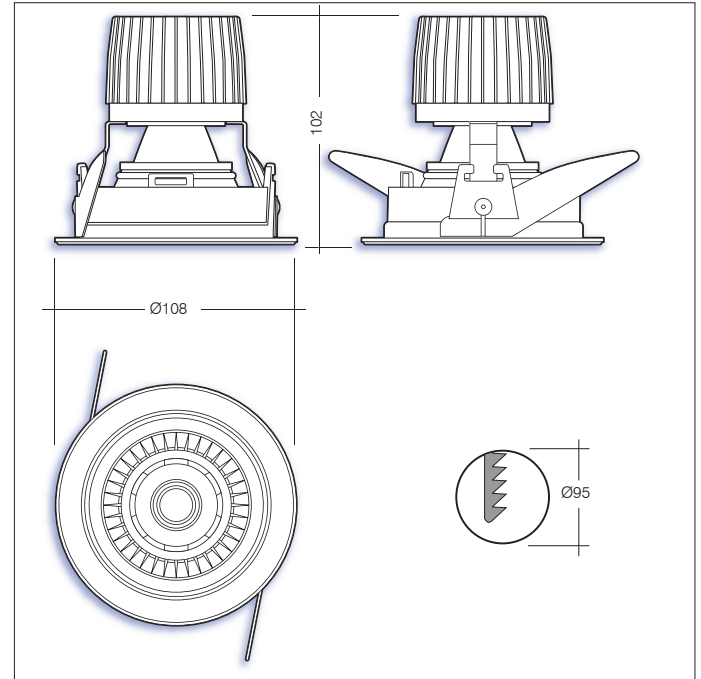

### Key features

- IP20 suitable for internal environments
- Impact rating of IK04
- Efficacy of up to 100lm/W
- Nominal life-time of 100,000 h (L80/B10)
- Colour stability with 3 step MacAdam
- High colour rendering index CRI > 80
- Emergency BLF = 325 lm