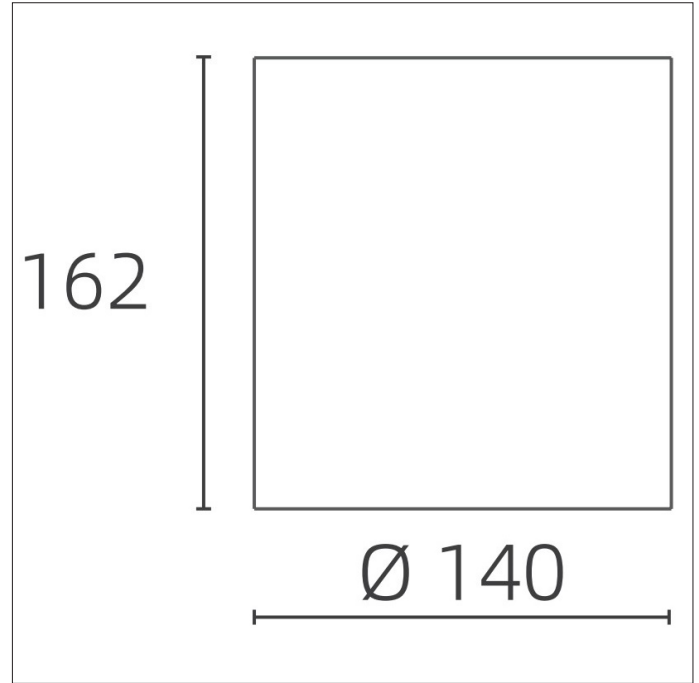

Dominique M

Surface Mounted

Innovation.
Collaboration.
Illumination.

Indoor Lighting

Key Features

- IP20 suitable for internal environments
- Nominal life-time of 100,000 h (L80/B10)
- Impact rating of IK05
- Efficacy of up to 127lm/W
- Various colour temperatures are available
- Colour stability with 3 step MacAdam

Options

- For Black finish suffix: /BLK
- For White finish suffix: /WHI
- For DALI dimmable suffix: /DIM
- For 3hr self-contained emergency suffix: /EMR
- For 3hr self-contained DALI emergency suffix: /EMP
- For 3hr self-contained monitor self-test emergency suffix: /MON

i.e. **DOM/M/1357/4/60D/DIM/EMR** = Dominique Medium, 11W, 1361 lumens, 4000K, 60D, DALI dimmable c/w 3hr self-contained emergency

CRI 80 as standard, CRI 90 available on request.

Part No. (3000K)	Lm	W	lm/W
DOM/M/1281/20D/3	1281	11	120
DOM/M/2775/20D/3	2775	26	105
DOM/M/1271/40D/3	1271	11	119
DOM/M/2754/40D/3	2754	26	105
DOM/M/1289/60D/3	1289	11	121
DOM/M/2792/60D/3	2792	26	106

Part No. (4000K)	Lm	W	lm/W
DOM/M/1349/20D/4	1349	11	127
DOM/M/2921/20D/4	2921	26	111
DOM/M/1338/40D/4	1338	11	126
DOM/M/2899/40D/4	2899	26	110
DOM/M/1357/60D/4	1357	11	127
DOM/M/2939/60D/4	2939	26	112

For more information, please contact Sales@ldl.lighting