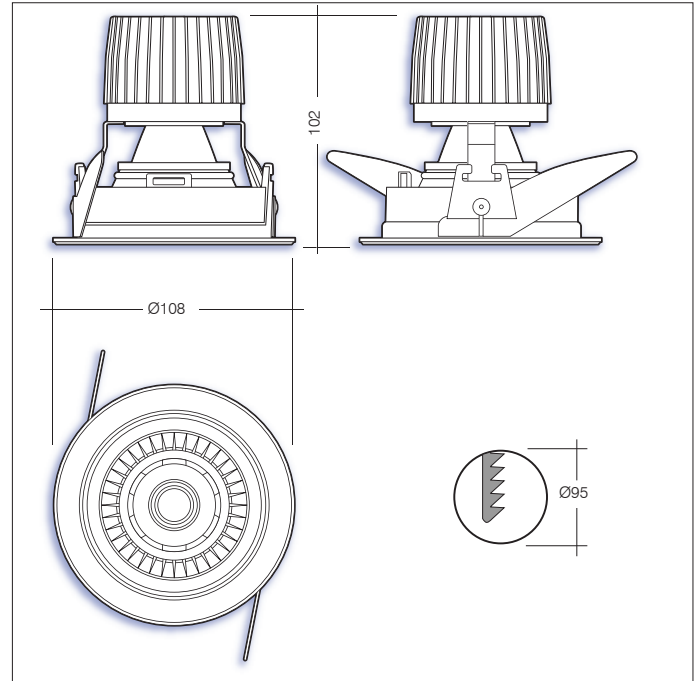

LED2000

Downlighter

Innovation.
Collaboration.
Illumination.

Indoor Lighting

Key features

- IP20 suitable for internal environments
- Impact rating of IK04
- Efficacy of up to 100lm/W
- Nominal life-time of 90,000 h (L80/B10)
- Colour stability with 3 step MacAdam
- High colour rendering index CRI > 80
- Emergency BLF = 325 lm