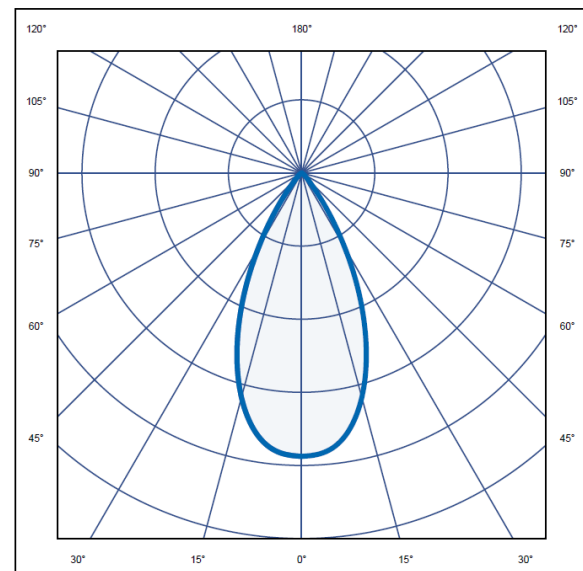

Options

- For corridor function suffix **/COR**
- For DALI dimmable suffix **/DIM**
- For 3hr self-contained emergency suffix **/EMR**
- For 3hr self-contained self-test emergency suffix **/ST**
- For 3hr self-contained DALI emergency suffix **/EMP**

Part No.	W	L	Lm/W	CCT	CRI
LED2000/570/3	7	571	86	3000K	80+
LED2000/610/4	7	612	92	4000K	80+
LED2000/920/3	10	919	92	3000K	80+
LED2000/1000/4	10	995	100	4000K	80+
LED2000/1250/3	13	1248	94	3000K	80+
LED2000/1340/4	13	1340	100	4000K	80+

For more information, please contact Sales@ldl.lighting