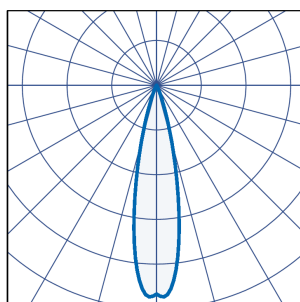

i.e.: RITA/S/1296/4/50D/BLK/CAS = Rita Small, 11W, 1296lm, 4000K, 50D reflector, black finish, Casambi enabled.

CRI 80 as standard, CRI 90 available on request.

Part No.

Lm

W

Lm/W

RIT/S/1260/20D/4	1260	11	110
RIT/S/1590/20D/4	1590	15	101
RIT/S/1882/20D/4	1882	20	94
RIT/S/1278/35D/4	1278	11	111
RIT/S/1613/35D/4	1613	15	102
RIT/S/1908/35D/4	1908	20	95
RIT/S/1296/50D/4	1296	11	113
RIT/S/1635/50D/4	1635	15	104
RIT/S/1935/50D/4	1935	20	97

For more information, please contact Sales@ldl.lighting

20° Optic:

35° Optic:

50° Optic:

Rita Medium

Spotlight

Innovation.
Collaboration.
Illumination.

Indoor Lighting