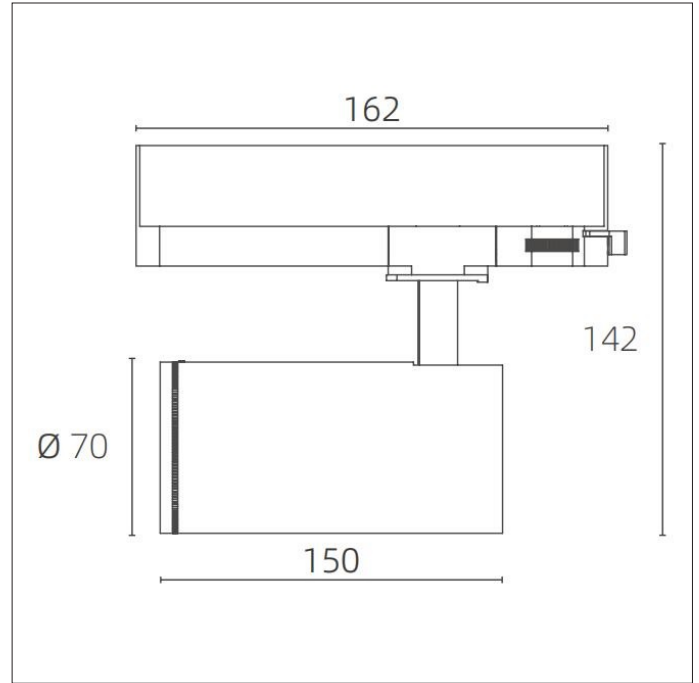

i.e.: RITA/S/1296/4/50D/BLK/CAS = Rita Small, 11W, 1296lm, 4000K, 50D reflector, black finish, Casambi enabled.

CRI 80 as standard, CRI 90 available on request.

Part No.

Lm

W

Lm/W

RIT/S/1260/20D/4	1260	11	110
RIT/S/1590/20D/4	1590	15	101
RIT/S/1882/20D/4	1882	20	94
RIT/S/1278/35D/4	1278	11	111
RIT/S/1613/35D/4	1613	15	102
RIT/S/1908/35D/4	1908	20	95
RIT/S/1296/50D/4	1296	11	113
RIT/S/1635/50D/4	1635	15	104
RIT/S/1935/50D/4	1935	20	97

For more information, please contact Sales@ldl.lighting

20° Optic:

35° Optic:

50° Optic:

Rita Medium

Spotlight

Innovation.
Collaboration.
Illumination.

Indoor Lighting