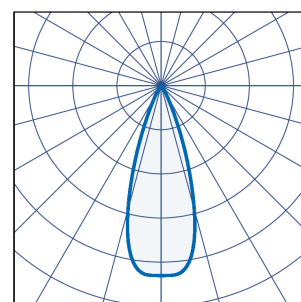

i.e.: RITA/L/1295/4/50D/BLK/CAS = Rita Large, 11W, 1295lm, 4000K, 50D reflector, black finish, Casambi enabled.

CRI 80 as standard, CRI 90 available on request.

Part No.	Lm	W	Lm/W
RIT/L/1257/20D/4	1257	11	112
RIT/L/1985/20D/4	1985	15	102
RIT/L/2627/20D/4	2627	20	94
RIT/L/1276/35D/4	1276	11	113
RIT/L/2015/35D/4	2015	15	104
RIT/L/2666/35D/4	2666	20	96
RIT/L/1295/50D/4	1295	11	115
RIT/L/2045/50D/4	2045	15	105
RIT/L/2706/50D/4	2706	20	97

For more information, please contact Sales@ldl.lighting

20° Optic:

35° Optic:

50° Optic: