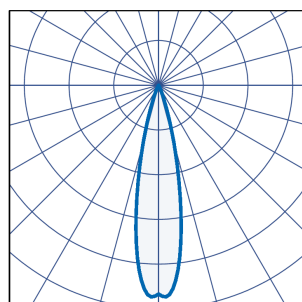

Options

- For 20° reflector suffix: /20D
- For 35° reflector suffix: /35D
- For 50° reflector suffix: /50D
- For black finish suffix: /BLK
- For white finish suffix: /WHI
- For DALI dimmable suffix: /DIM
- For Casambi enabled suffix: /CAS
- For Surface mounted: /SURF

i.e.: RITA/M/1285/4/50D/BLK/CAS = Rita Medium, 11W, 1285lm, 4000K, 50D reflector, black finish, Casambi enabled.

CRI 80 as standard, CRI 90 available on request.

Part No.	Lm	W	Lm/W
RIT/M/1247/20D/4	1247	11	111
RIT/M/1970/20D/4	1970	19	101
RIT/M/2607/20D/4	2607	27	94
RIT/M/1266/35D/4	1266	11	112
RIT/M/2000/35D/4	2000	19	103
RIT/M/2647/35D/4	2647	27	95
RIT/M/1285/50D/4	1285	11	114
RIT/M/2030/50D/4	2030	19	104
RIT/M/2686/50D/4	2686	27	97

For more information, please contact Sales@ldl.lighting

20° Optic: