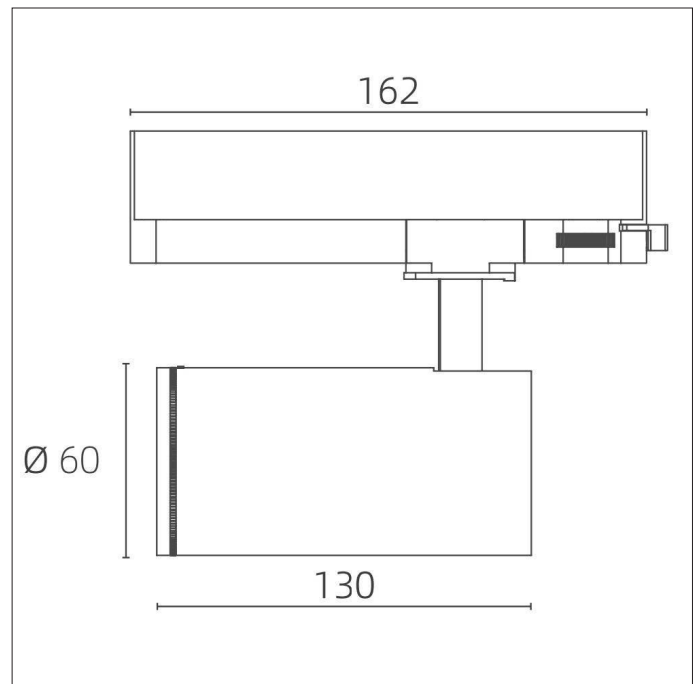

Rita Small

Spotlight

Innovation.
Collaboration.
Illumination.

Indoor Lighting

Key features

- Adjustable track mounted spotlight
- IP20 suitable for internal environments
- Impact rating of IK02
- Efficacy of up to 113lm/W
- Nominal life-time of 40,000 h (L90/B10), 50,000 h (L80/B10)
- Colour stability with 3 step MacAdam

i.e.: RITA/S/1296/4/50D/BLK/CAS = Rita Small, 11W, 1296lm, 4000K, 50D reflector, black finish, Casambi enabled.

CRI 80 as standard, CRI 90 available on request.

Part No.

Lm

W

Lm/W

RIT/S/1260/20D/4	1260	11	110
RIT/S/1590/20D/4	1590	15	101
RIT/S/1882/20D/4	1882	20	94
RIT/S/1278/35D/4	1278	11	111
RIT/S/1613/35D/4	1613	15	102
RIT/S/1908/35D/4	1908	20	95
RIT/S/1296/50D/4	1296	11	113
RIT/S/1635/50D/4	1635	15	104
RIT/S/1935/50D/4	1935	20	97