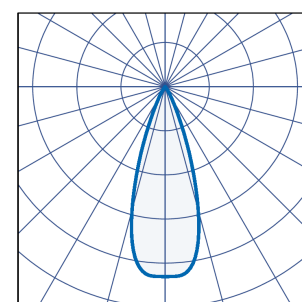

i.e.: RITA/M/1285/4/50D/BLK/CAS = Rita Medium, 11W, 1285lm, 4000K, 50D reflector, black finish, Casambi enabled.

CRI 80 as standard, CRI 90 available on request.

Part No.	Lm	W	Lm/W
RIT/M/1247/20D/4	1247	11	111
RIT/M/1970/20D/4	1970	19	101
RIT/M/2607/20D/4	2607	27	94
RIT/M/1266/35D/4	1266	11	112
RIT/M/2000/35D/4	2000	19	103
RIT/M/2647/35D/4	2647	27	95
RIT/M/1285/50D/4	1285	11	114
RIT/M/2030/50D/4	2030	19	104
RIT/M/2686/50D/4	2686	27	97

For more information, please contact Sales@ldl.lighting

20° Optic:

35° Optic:

50° Optic:

Rita Large

Spotlight

Innovation.
Collaboration.
Illumination.

Indoor Lighting