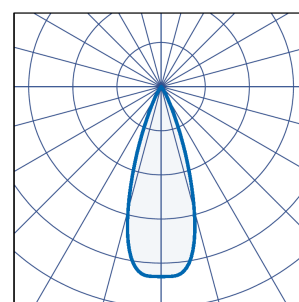

i.e.: RITA/S/1296/4/50D/BLK/CAS = Rita Small, 11W, 1296lm, 4000K, 50D reflector, black finish, Casambi enabled.

CRI 80 as standard, CRI 90 available on request.

Part No.

Lm

W

Lm/W

RIT/S/1260/20D/4	1260	11	110
RIT/S/1590/20D/4	1590	15	101
RIT/S/1882/20D/4	1882	20	94
RIT/S/1278/35D/4	1278	11	111
RIT/S/1613/35D/4	1613	15	102
RIT/S/1908/35D/4	1908	20	95
RIT/S/1296/50D/4	1296	11	113
RIT/S/1635/50D/4	1635	15	104
RIT/S/1935/50D/4	1935	20	97

For more information, please contact Sales@ldl.lighting

20° Optic:

35° Optic:

50° Optic:

Rita Medium

Spotlight

Innovation.
Collaboration.
Illumination.

Indoor Lighting