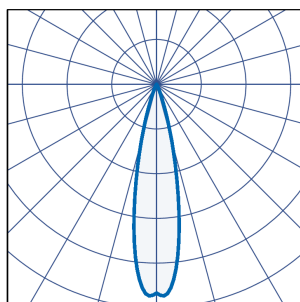

Rita Large

Spotlight

Innovation.
Collaboration.
Illumination.

Indoor Lighting

Key features

- Adjustable track mounted spotlight
- IP20 suitable for internal environments
- Impact rating of IK02
- Efficacy of up to 115lm/W
- Nominal life-time of 40,000 h (L90/B10), 50,000 h (L80/B10)
- Colour stability with 3 step MacAdam

Options

- For 20° reflector suffix: /20D
- For 35° reflector suffix: /35D
- For 50° reflector suffix: /50D
- For black finish suffix: /BLK
- For white finish suffix: /WHI
- For DALI dimmable suffix: /DIM
- For Casambi enabled suffix: /CAS
- For Surface mounted: /SURF

i.e.: RITA/L/1295/4/50D/BLK/CAS = Rita Large, 11W, 1295lm, 4000K, 50D reflector, black finish, Casambi enabled.

CRI 80 as standard, CRI 90 available on request.

Part No.	Lm	W	Lm/W
RIT/L/1257/20D/4	1257	11	112
RIT/L/1985/20D/4	1985	15	102
RIT/L/2627/20D/4	2627	20	94
RIT/L/1276/35D/4	1276	11	113
RIT/L/2015/35D/4	2015	15	104
RIT/L/2666/35D/4	2666	20	96
RIT/L/1295/50D/4	1295	11	115
RIT/L/2045/50D/4	2045	15	105
RIT/L/2706/50D/4	2706	20	97

For more information, please contact Sales@ldl.lighting

20° Optic:

35° Optic:

50° Optic: