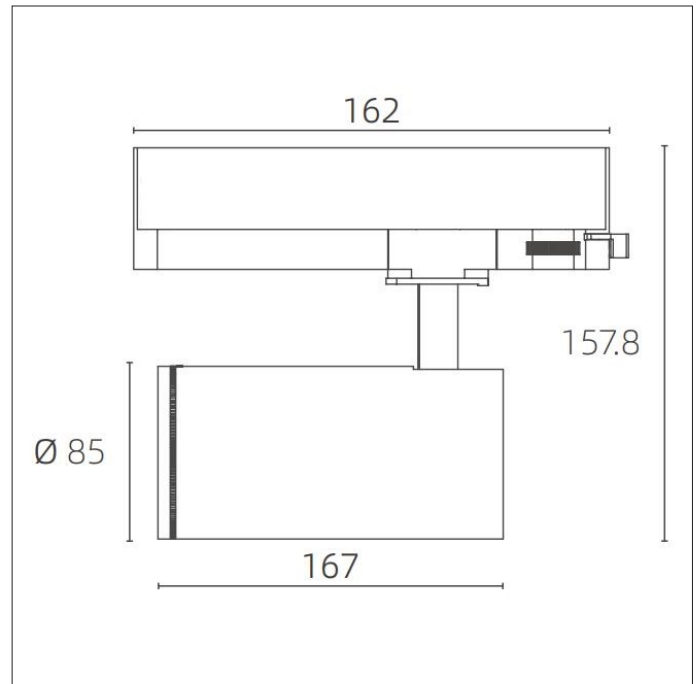

i.e.: RITA/S/1296/4/50D/BLK/CAS = Rita Small, 11W, 1296lm, 4000K, 50D reflector, black finish, Casambi enabled.

CRI 80 as standard, CRI 90 available on request.

Part No.

Lm

W

Lm/W

RIT/S/1260/20D/4	1260	11	110
RIT/S/1590/20D/4	1590	15	101
RIT/S/1882/20D/4	1882	20	94
RIT/S/1278/35D/4	1278	11	111
RIT/S/1613/35D/4	1613	15	102
RIT/S/1908/35D/4	1908	20	95
RIT/S/1296/50D/4	1296	11	113
RIT/S/1635/50D/4	1635	15	104
RIT/S/1935/50D/4	1935	20	97

For more information, please contact Sales@ldl.lighting

20° Optic:

35° Optic:

50° Optic:

Rita Large

Spotlight

Innovation.
Collaboration.
Illumination.

Indoor Lighting

i.e.: RITA/L/1295/4/50D/BLK/CAS = Rita Large, 11W, 1295lm, 4000K, 50D reflector, black finish, Casambi enabled.

CRI 80 as standard, CRI 90 available on request.

Part No.	Lm	W	Lm/W
RIT/L/1257/20D/4	1257	11	112
RIT/L/1985/20D/4	1985	15	102
RIT/L/2627/20D/4	2627	20	94
RIT/L/1276/35D/4	1276	11	113
RIT/L/2015/35D/4	2015	15	104
RIT/L/2666/35D/4	2666	20	96
RIT/L/1295/50D/4	1295	11	115
RIT/L/2045/50D/4	2045	15	105
RIT/L/2706/50D/4	2706	20	97