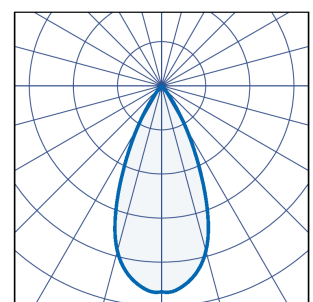

For more information, please contact Sales@ldl.lighting

20° Optic:

35° Optic:

50° Optic:

Rita Large

Spotlight

Innovation.
Collaboration.
Illumination.

Indoor Lighting