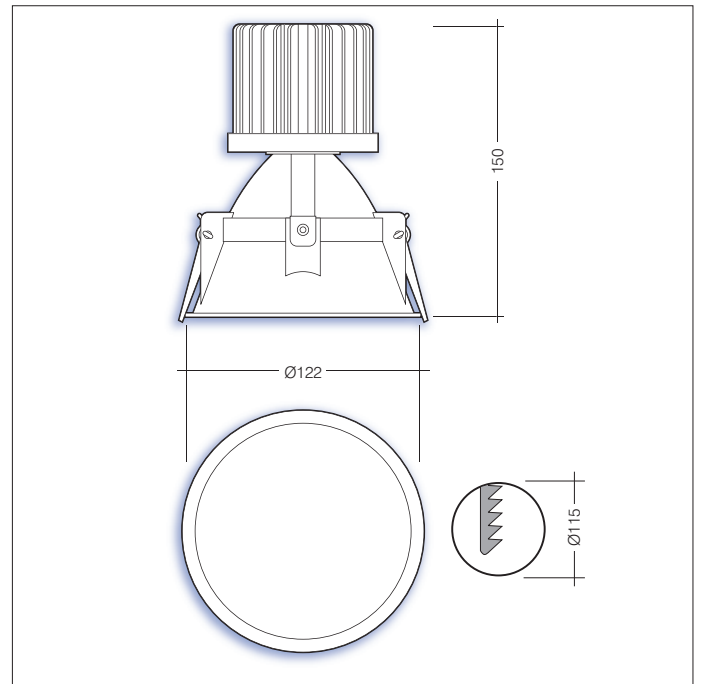

Indoor Lighting

Overview

The OSCAR downlight is designed with a slim bezel, available in black or white to give an aesthetically pleasing finish along with a deep baffle which produces low glare (UGR) when fitted with a 25° reflector.