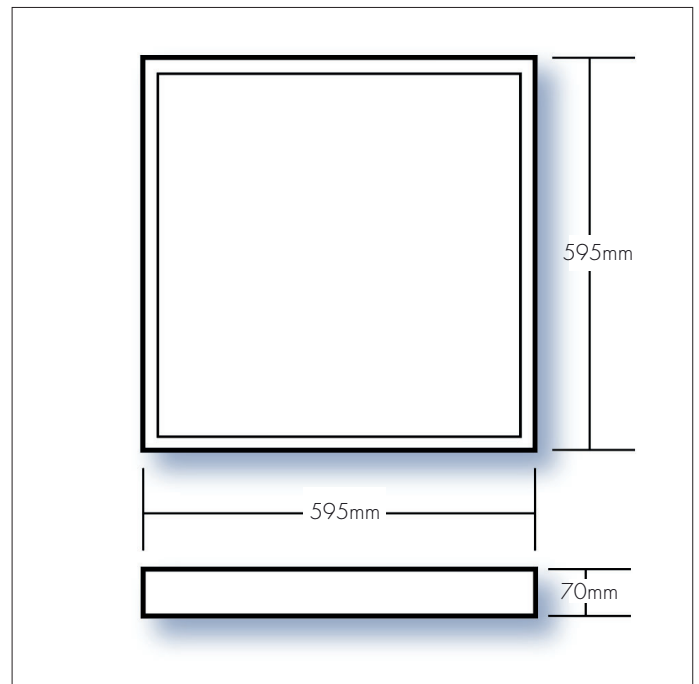

Brooklyn

Premium Back-lit Panel

Innovation.
Collaboration.
Illumination.

Indoor Lighting

Key features

- IP20 suitable for internal environments
- Impact rating of IK08
- Efficacy of up to 126m/W
- Nominal life-time of 50,000 h (L80/B10)
- Colour stability with 3 step MacAdam
- Opal frosted diffuser, 3mm polycarbonate TP(a)
- Microprism diffuser, 2mm PET TP(a)

Brooklyn

Premium Back-lit Panel

Innovation.
Collaboration.
Illumination.

Indoor Lighting

Frosted Opal					
Part No.	Lm	W	Lm/W	Weight	CCT
BRO/66/OP/1840/4	1840	15	123	6.1kg	4000K
BRO/66/OP/3140/4	3144	25	124	6.1kg	4000K
BRO/66/OP/4340/4	4335	35	126	6.1kg	4000K
BRO/66/OP/6040/4	6039	49	123	6.1kg	4000K
BRO/66/OP/7180/4	7179	59	121	6.1kg	4000K
BRO/66/OP/8110/4	8108	68	119	6.1kg	4000K

Microprism					
Part No.	Lm	W	Lm/W	Weight	CCT
BRO/66/MP/1710/4	1710	15	114	5.8kg	4000K
BRO/66/MP/2940/4	2938	25	116	5.8kg	4000K
BRO/66/MP/4040/4	4039	35	117	5.8kg	4000K
BRO/66/MP/5620/4	5621	49	115	5.8kg	4000K
BRO/66/MP/6700/4	6700	59	113	5.8kg	4000K
BRO/66/MP/7550/4	7553	68	111	5.8kg	4000K