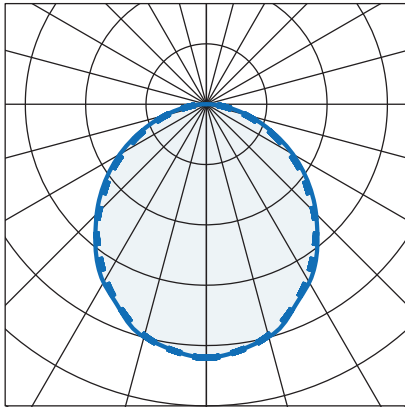

Brooklyn

Premium Back-lit Panel

Innovation.
Collaboration.
Illumination.

Indoor Lighting

Key features

- IP20 suitable for internal environments
- Impact rating of IK08
- Efficacy of up to 126m/W
- Nominal life-time of 50,000 h (L80/B10)
- Colour stability with 3 step MacAdam
- Opal frosted diffuser, 3mm polycarbonate TP(a)
- Microprism diffuser, 2mm PET TP(a)

Brooklyn

Premium Back-lit Panel

Innovation.
Collaboration.
Illumination.

Indoor Lighting

Frosted Opal					
Part No.	Lm	W	Lm/W	Weight	CCT
BRO/66/OP/1840/4	1840	15	123	6.1kg	4000K
BRO/66/OP/3140/4	3144	25	124	6.1kg	4000K
BRO/66/OP/4340/4	4335	35	126	6.1kg	4000K
BRO/66/OP/6040/4	6039	49	123	6.1kg	4000K
BRO/66/OP/7180/4	7179	59	121	6.1kg	4000K
BRO/66/OP/8110/4	8108	68	119	6.1kg	4000K

Microprism					
Part No.	Lm	W	Lm/W	Weight	CCT
BRO/66/MP/1710/4	1710	15	114	5.8kg	4000K
BRO/66/MP/2940/4	2938	25	116	5.8kg	4000K
BRO/66/MP/4040/4	4039	35	117	5.8kg	4000K
BRO/66/MP/5620/4	5621	49	115	5.8kg	4000K
BRO/66/MP/6700/4	6700	59	113	5.8kg	4000K
BRO/66/MP/7550/4	7553	68	111	5.8kg	4000K