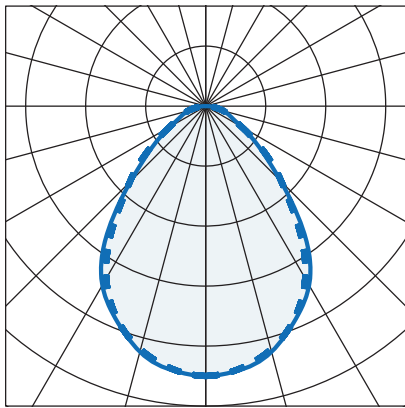

Brooklyn

Premium Back-lit Panel

Innovation.
Collaboration.
Illumination.

Indoor Lighting

Frosted Opal					
Part No.	Lm	W	Lm/W	Weight	CCT
BRO/66/OP/1840/4	1840	15	123	6.1kg	4000K
BRO/66/OP/3140/4	3144	25	124	6.1kg	4000K
BRO/66/OP/4340/4	4335	35	126	6.1kg	4000K
BRO/66/OP/6040/4	6039	49	123	6.1kg	4000K
BRO/66/OP/7180/4	7179	59	121	6.1kg	4000K
BRO/66/OP/8110/4	8108	68	119	6.1kg	4000K

Microprism					
Part No.	Lm	W	Lm/W	Weight	CCT
BRO/66/MP/1710/4	1710	15	114	5.8kg	4000K
BRO/66/MP/2940/4	2938	25	116	5.8kg	4000K
BRO/66/MP/4040/4	4039	35	117	5.8kg	4000K
BRO/66/MP/5620/4	5621	49	115	5.8kg	4000K
BRO/66/MP/6700/4	6700	59	113	5.8kg	4000K
BRO/66/MP/7550/4	7553	68	111	5.8kg	4000K